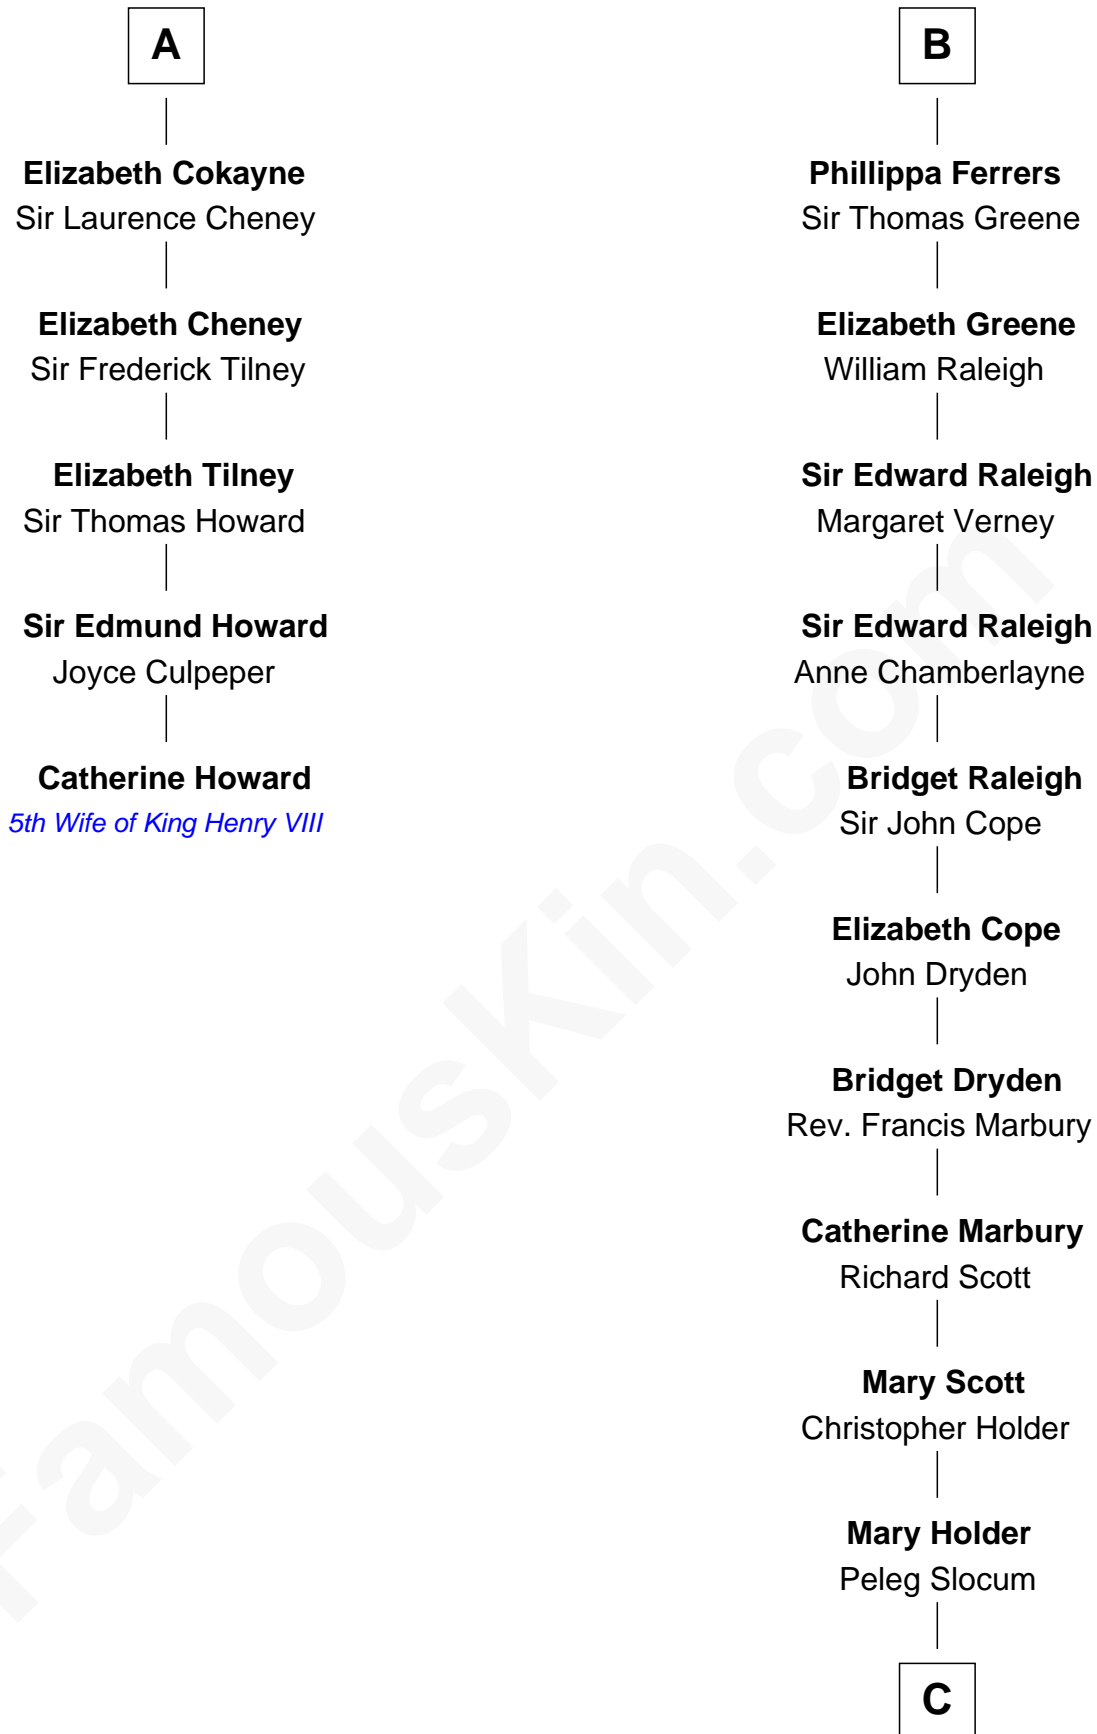

FamousKin.com

Relationship Chart of

Catherine Howard

5th Wife of King Henry VIII

11th cousin 10 times removed of

J. A. Folger

Founder of Folger Coffee Company

Sir William Longespee

Ela of Salisbury

C

Peleg Slocum
Rebecca Bennett

Peleg Slocum
Elizabeth Brown

Rebecca Slocum
George Folger

Samuel Brown Folger
Nancy F. Hiller

J. A. Folger
Founder of Folger Coffee Co.

FamousKin.com