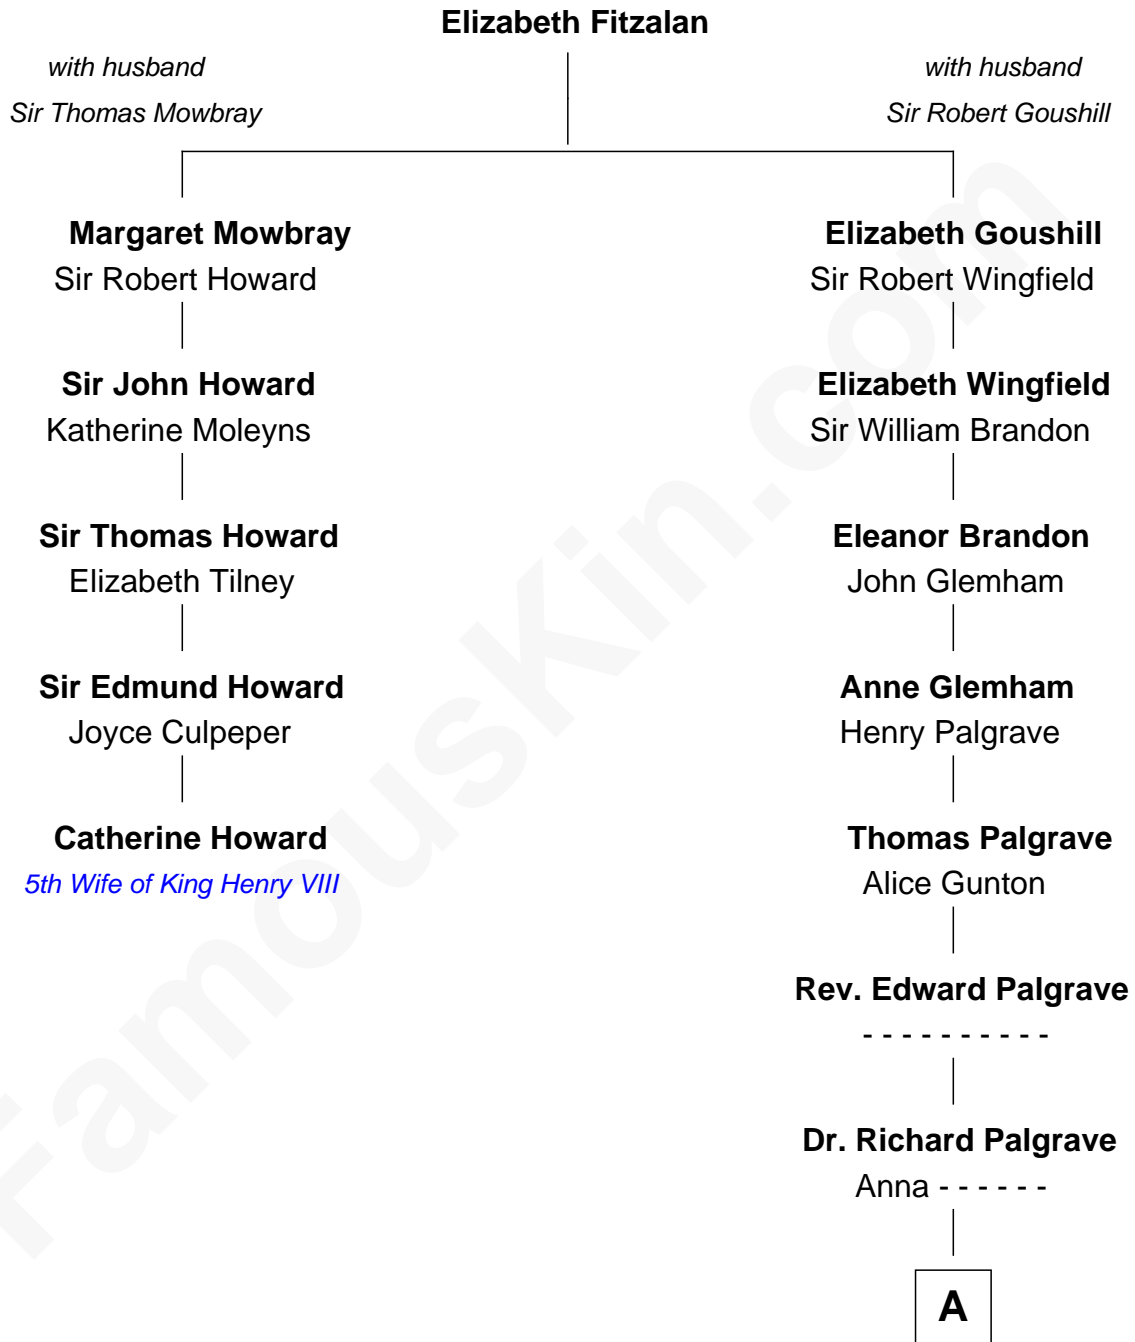

FamousKin.com

Relationship Chart of

Catherine Howard

5th Wife of King Henry VIII

4th cousin 10 times removed of

J. A. Folger

Founder of Folger Coffee Company

A