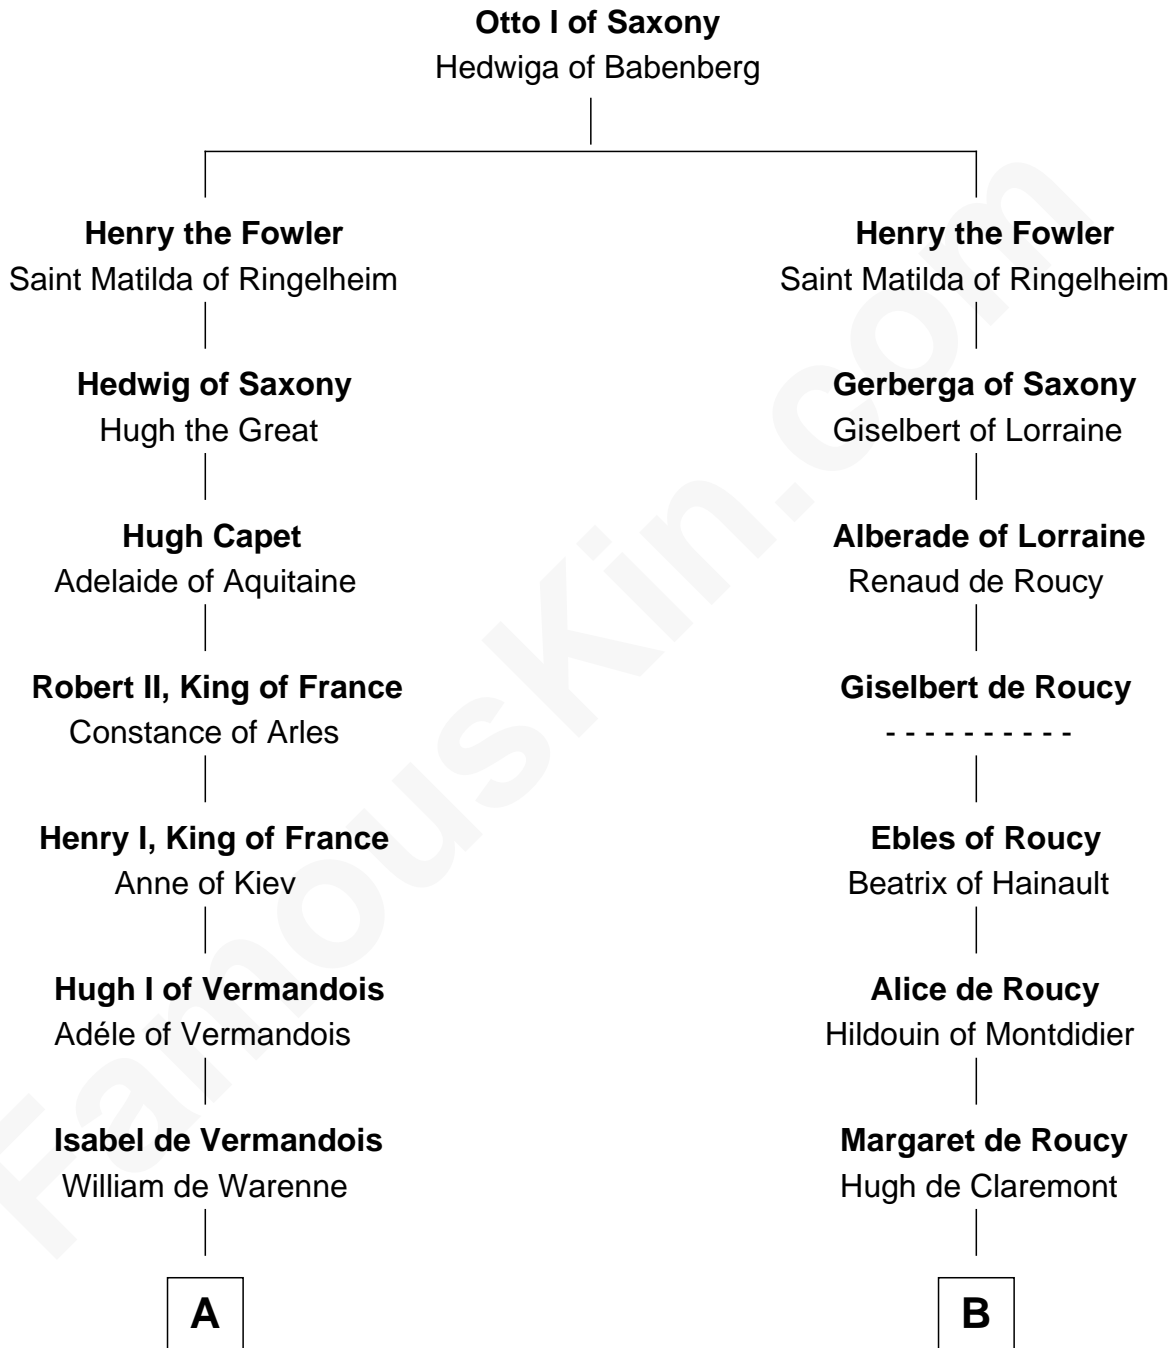

## Relationship Chart of

### Catherine Howard

5th Wife of King Henry VIII

10th cousin 9 times removed of

**Robert de Vere**

Magna Carta Surety

**C**

—  
**Elizabeth Tilney**  
Sir Thomas Howard

—  
**Sir Edmund Howard**  
Joyce Culpeper