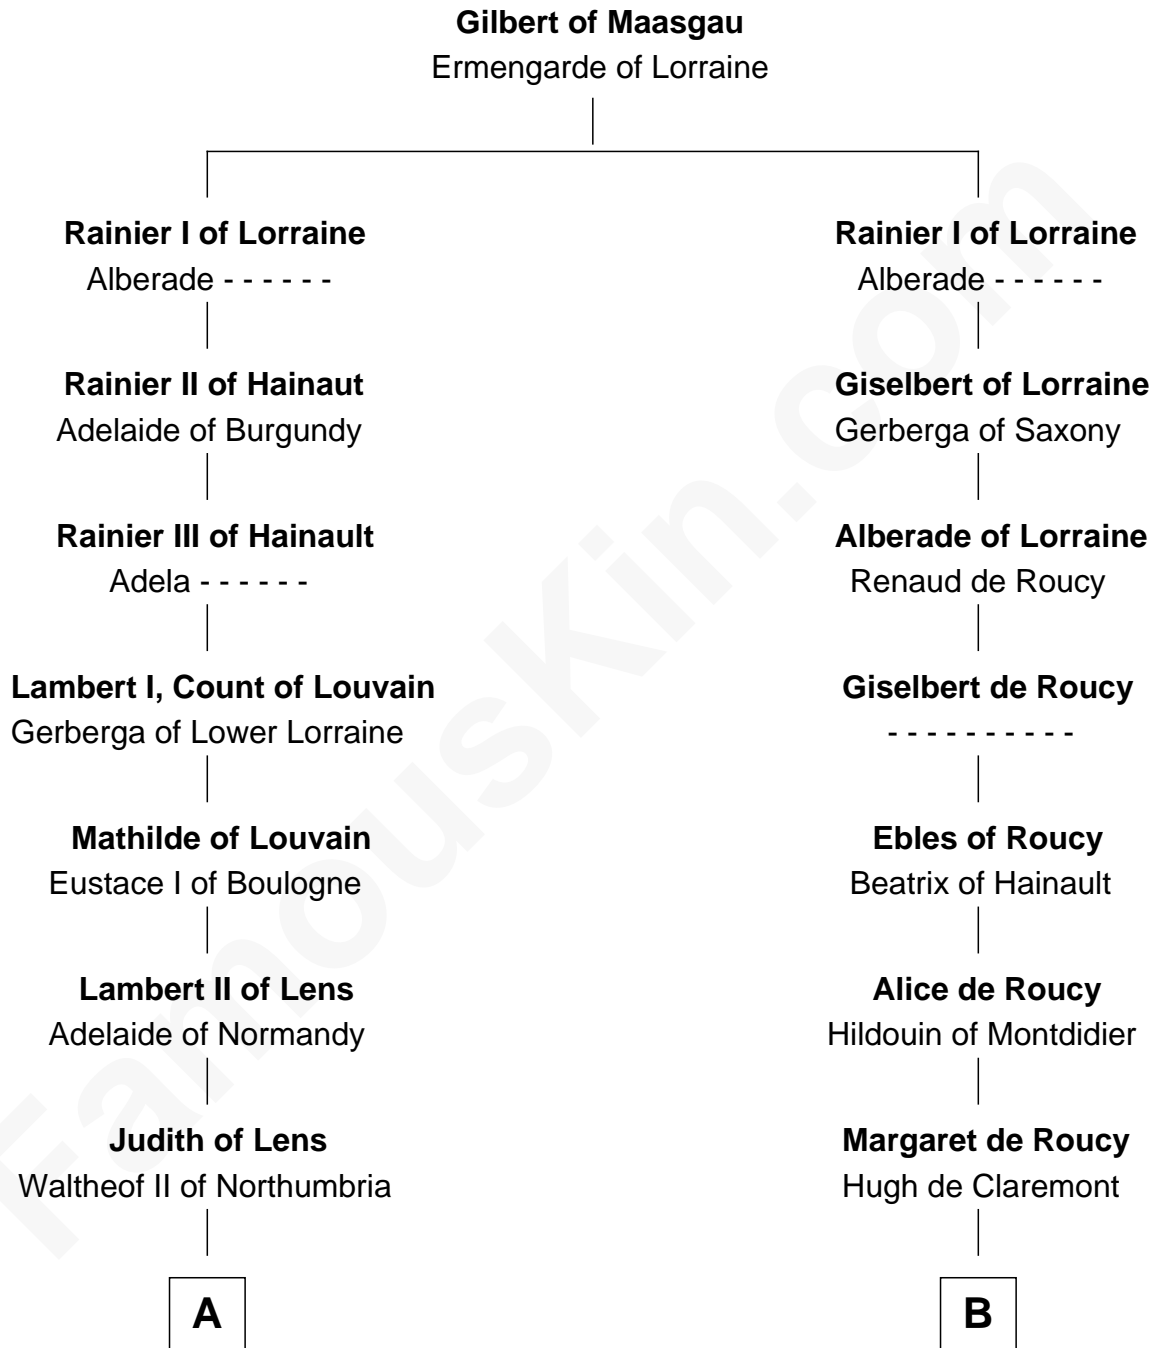

# FamousKin.com

## Relationship Chart of

### Catherine Howard

5th Wife of King Henry VIII

10th cousin 10 times removed of

**Robert de Vere**

Magna Carta Surety

**C**

—  
**Elizabeth Cheney**  
Sir Frederick Tilney

—  
**Elizabeth Tilney**  
Sir Thomas Howard