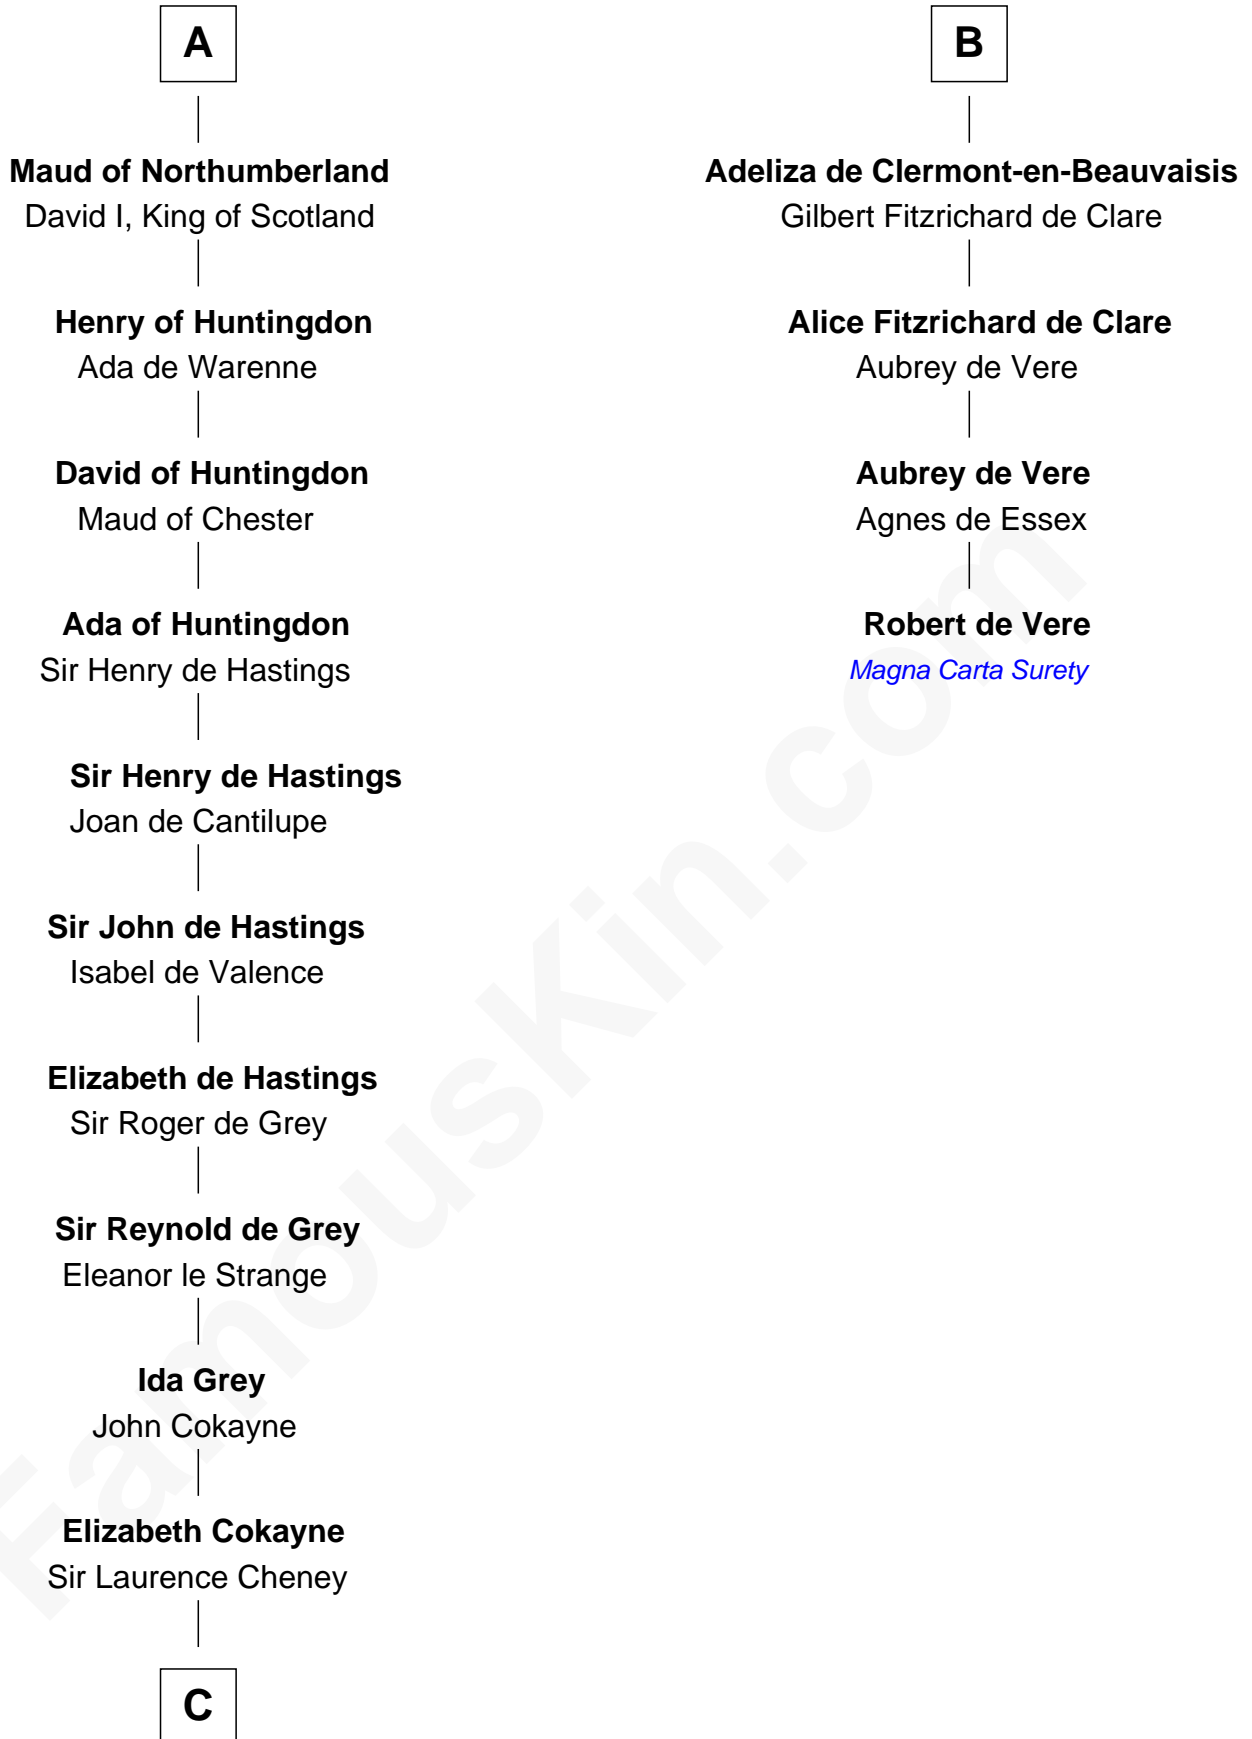

## Relationship Chart of

### Catherine Howard

5th Wife of King Henry VIII

10th cousin 10 times removed of

**Robert de Vere**

Magna Carta Surety

**C**

—  
**Elizabeth Cheney**  
Sir Frederick Tilney

—  
**Elizabeth Tilney**  
Sir Thomas Howard