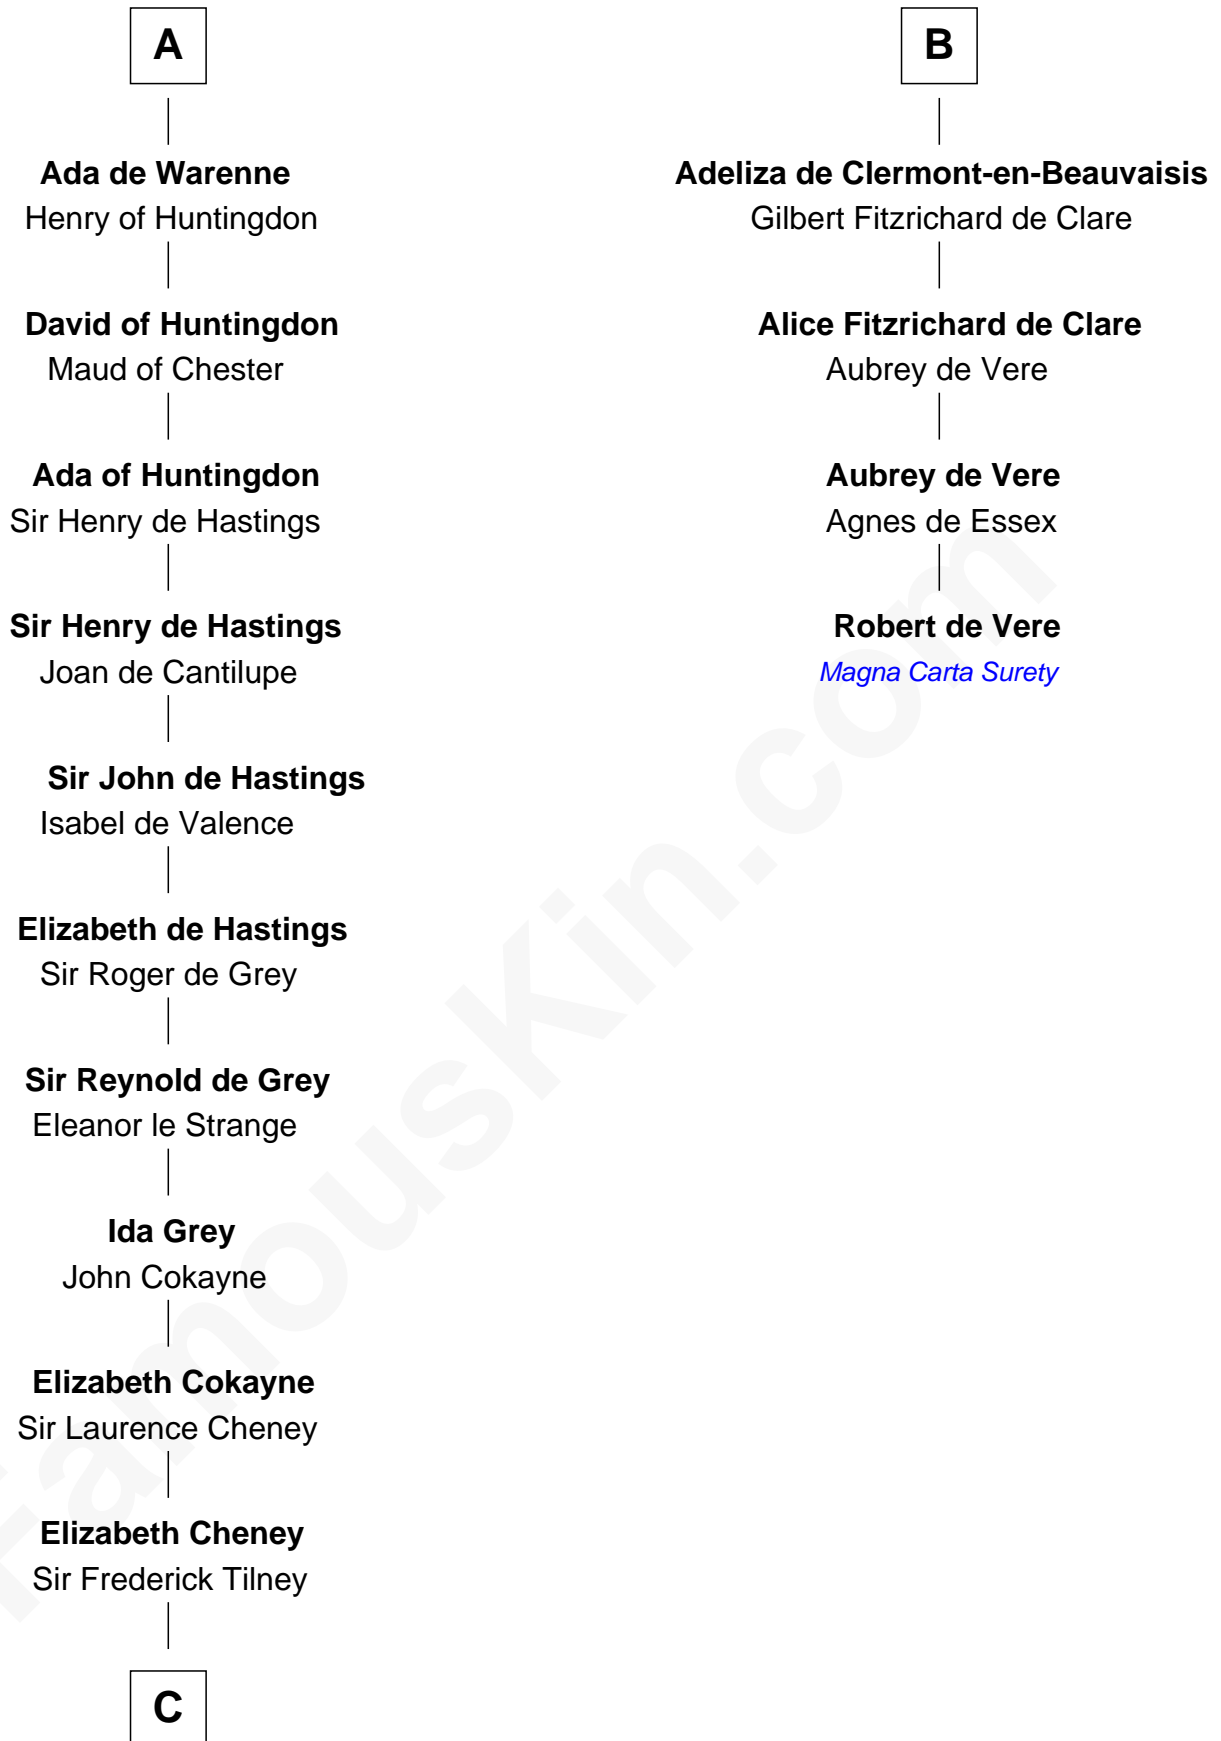

FamousKin.com

Relationship Chart of

Catherine Howard

5th Wife of King Henry VIII

10th cousin 9 times removed of

Robert de Vere

Magna Carta Surety

Robert the Strong

C

—
Elizabeth Tilney
Sir Thomas Howard

—
Sir Edmund Howard
Joyce Culpeper

—
Catherine Howard
5th Wife of King Henry VIII

FamousKin.com