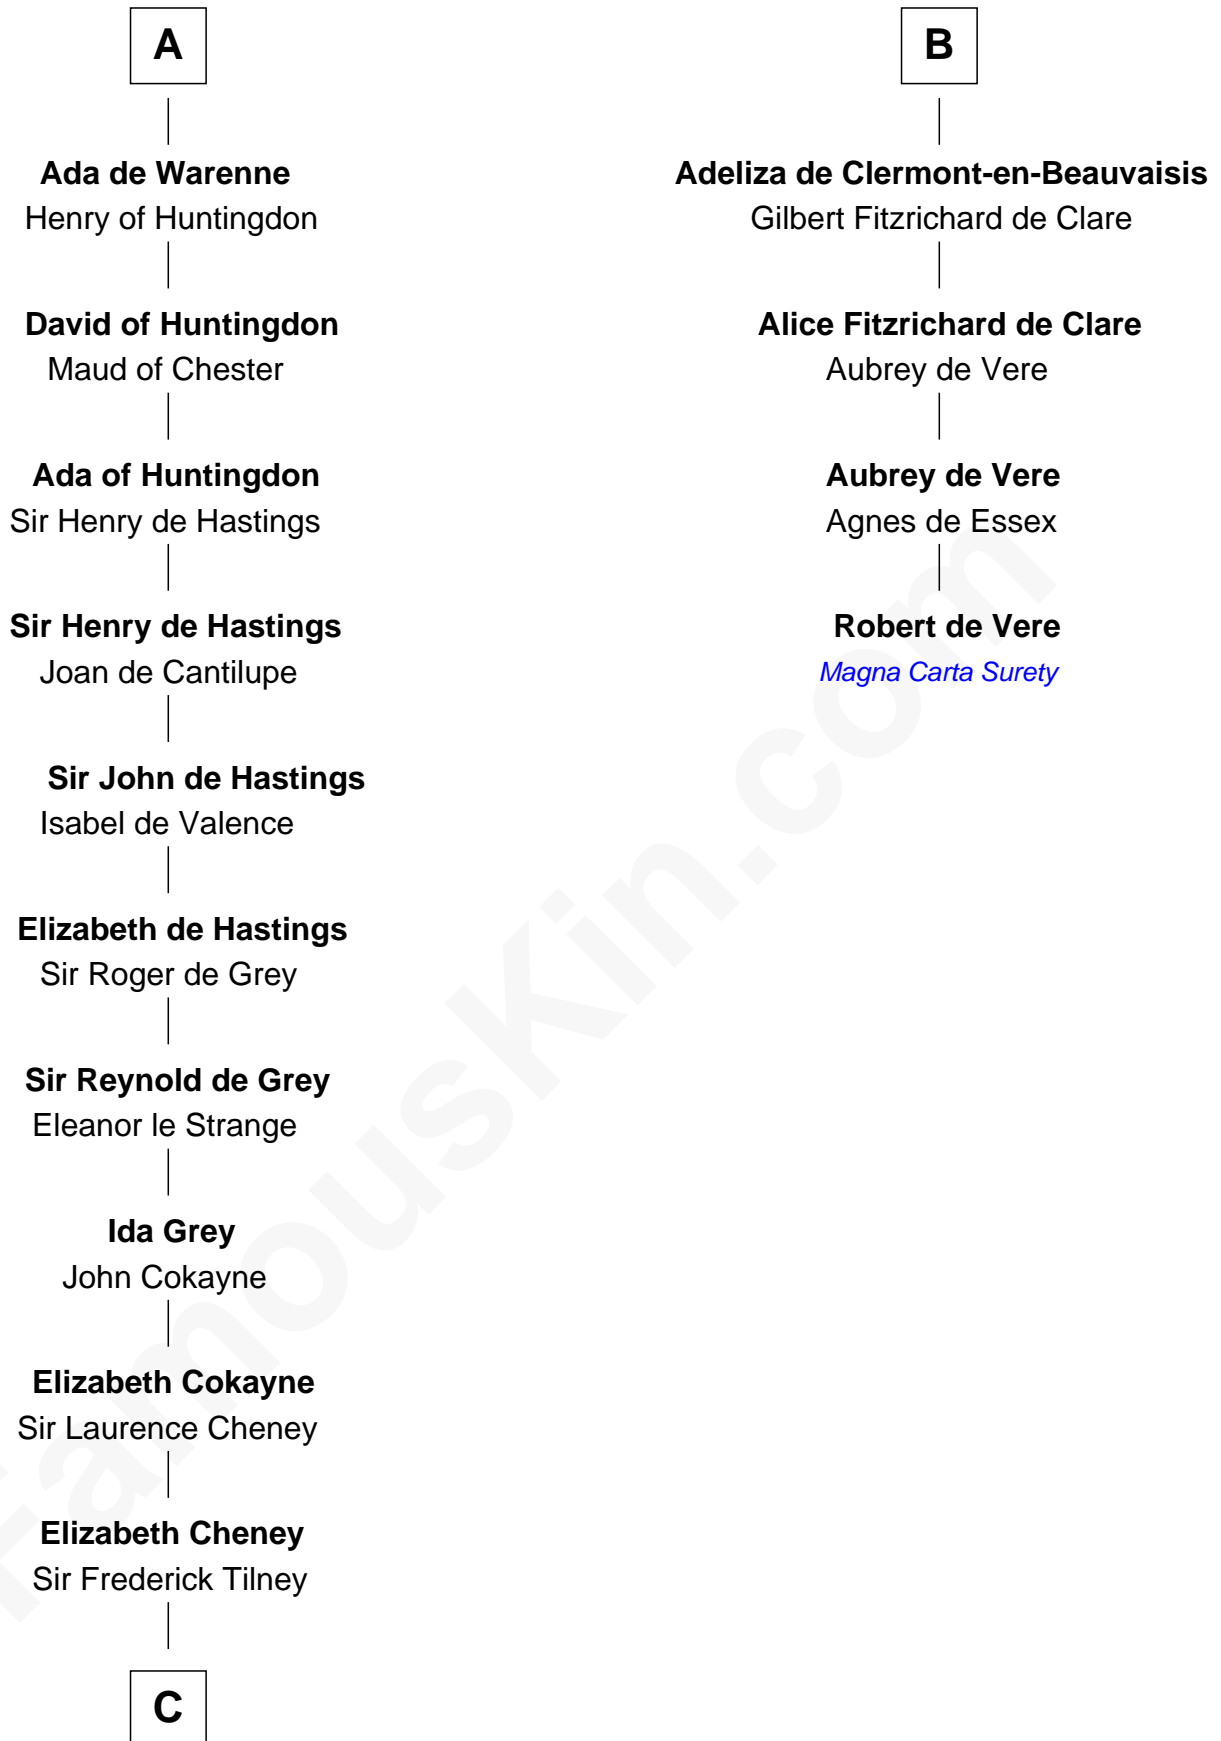

FamousKin.com

Relationship Chart of

Catherine Howard

5th Wife of King Henry VIII

10th cousin 9 times removed of

Robert de Vere

Magna Carta Surety

Ranulf II of Aquitaine

C

—
Elizabeth Tilney
Sir Thomas Howard

—
Sir Edmund Howard
Joyce Culpeper

—
Catherine Howard
5th Wife of King Henry VIII

FamousKin.com