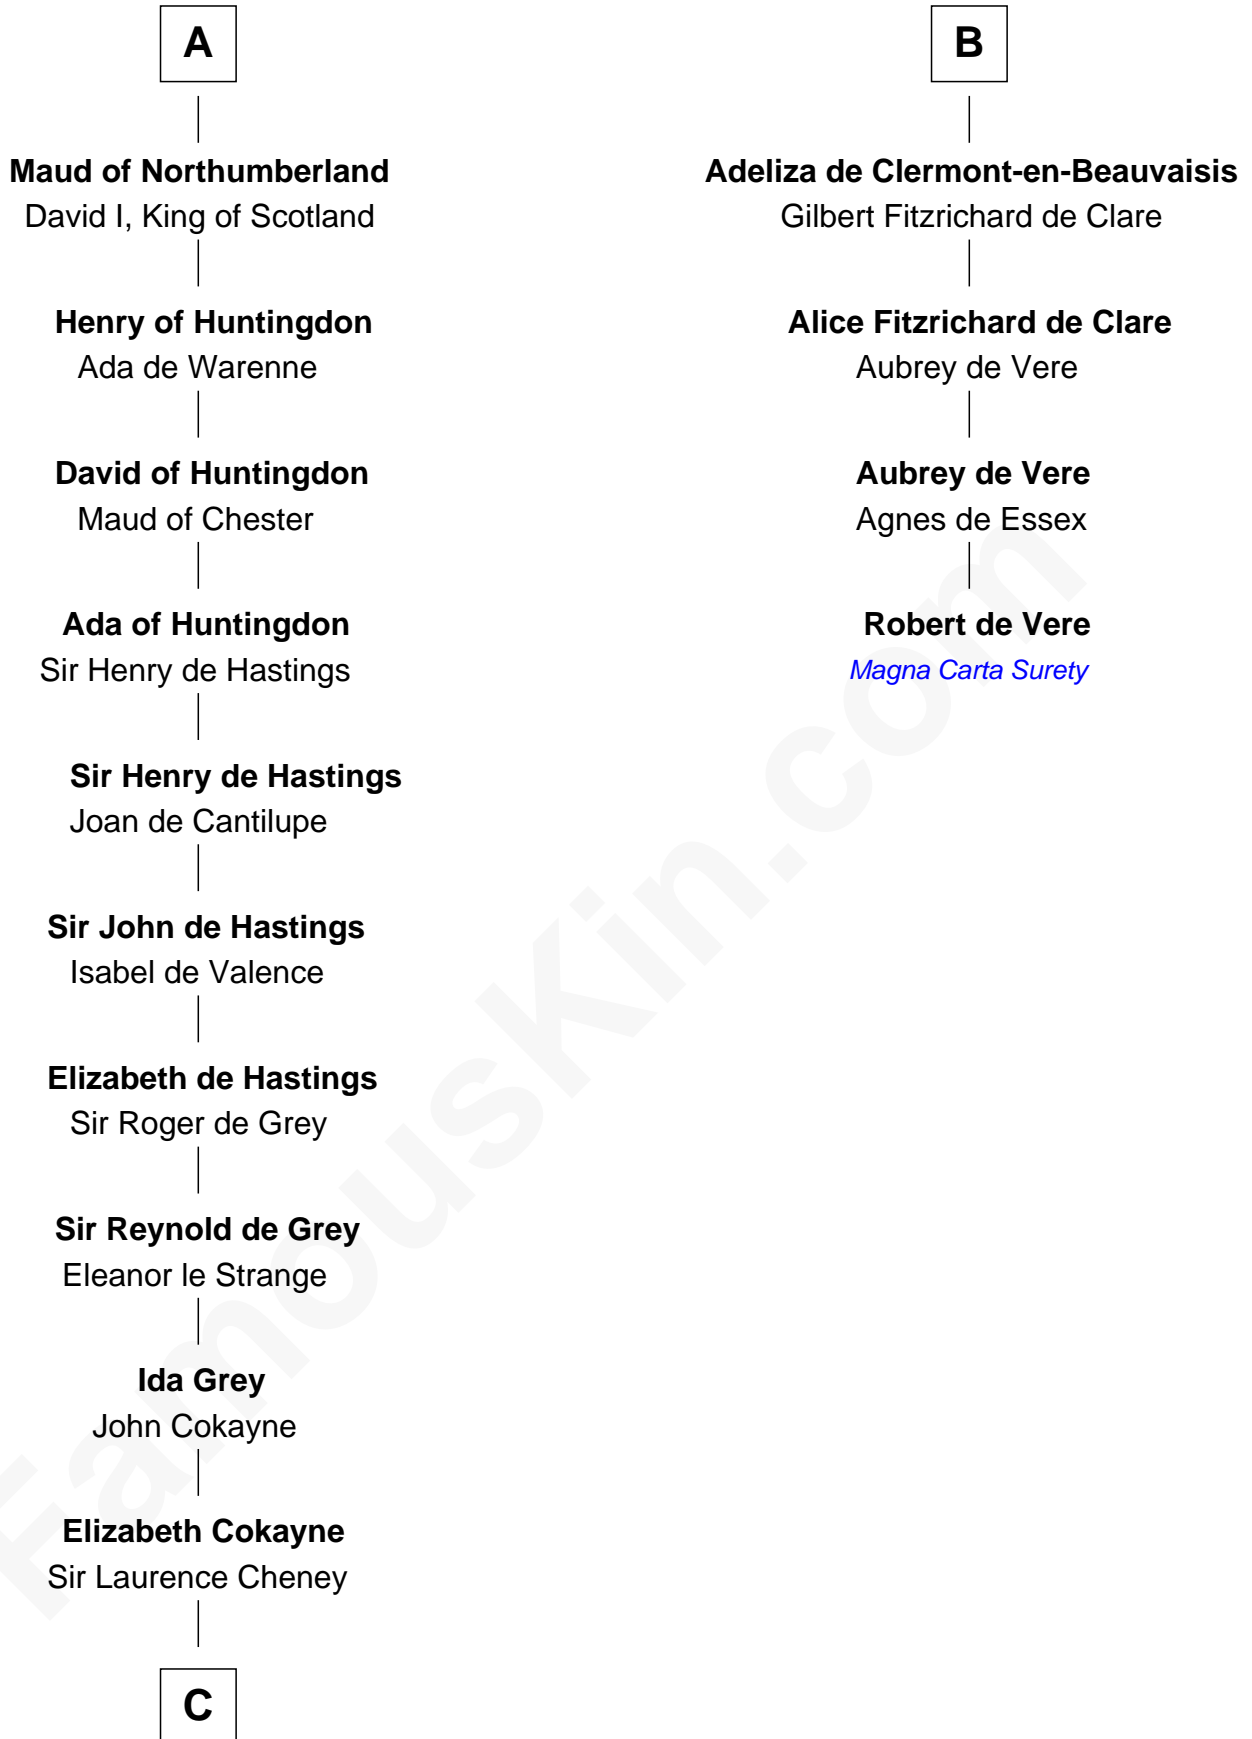

FamousKin.com
Relationship Chart of
Catherine Howard

5th Wife of King Henry VIII

10th cousin 10 times removed of

Robert de Vere

Magna Carta Surety

C

—
Elizabeth Cheney
Sir Frederick Tilney

—
Elizabeth Tilney
Sir Thomas Howard

—
Sir Edmund Howard
Joyce Culpeper

—
Catherine Howard
5th Wife of King Henry VIII

FamousKin.com