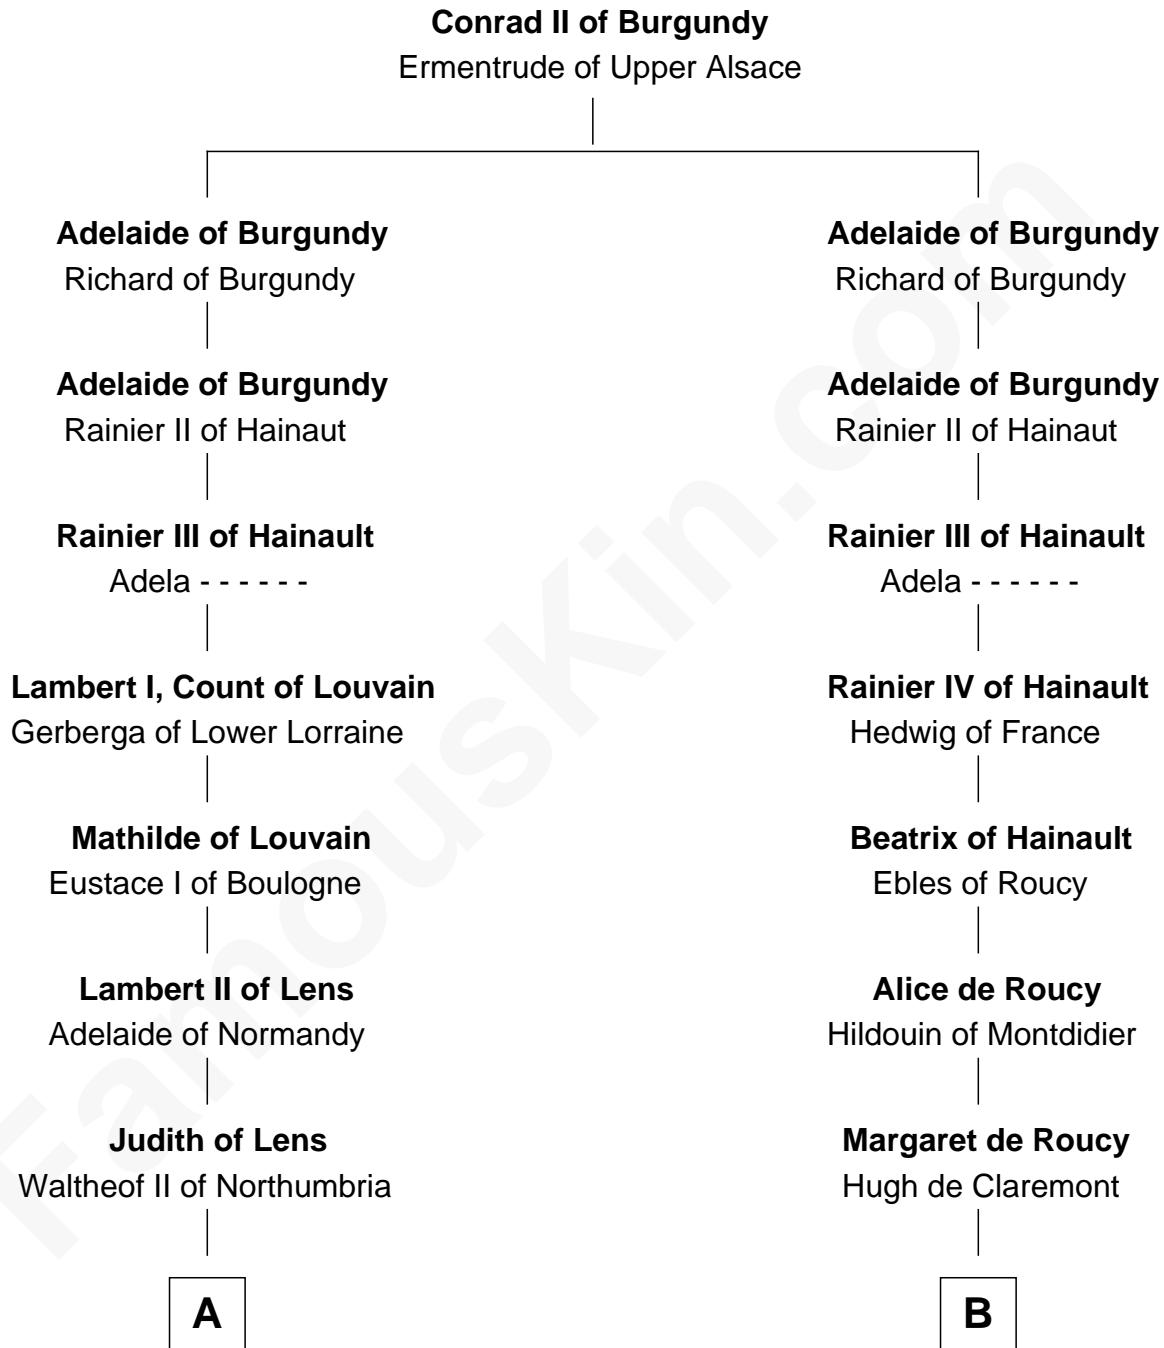

FamousKin.com
Relationship Chart of
Catherine Howard

5th Wife of King Henry VIII

10th cousin 10 times removed of

Robert de Vere

Magna Carta Surety

C

—
Elizabeth Cheney
Sir Frederick Tilney

—
Elizabeth Tilney
Sir Thomas Howard

—
Sir Edmund Howard
Joyce Culpeper

—
Catherine Howard
5th Wife of King Henry VIII

FamousKin.com