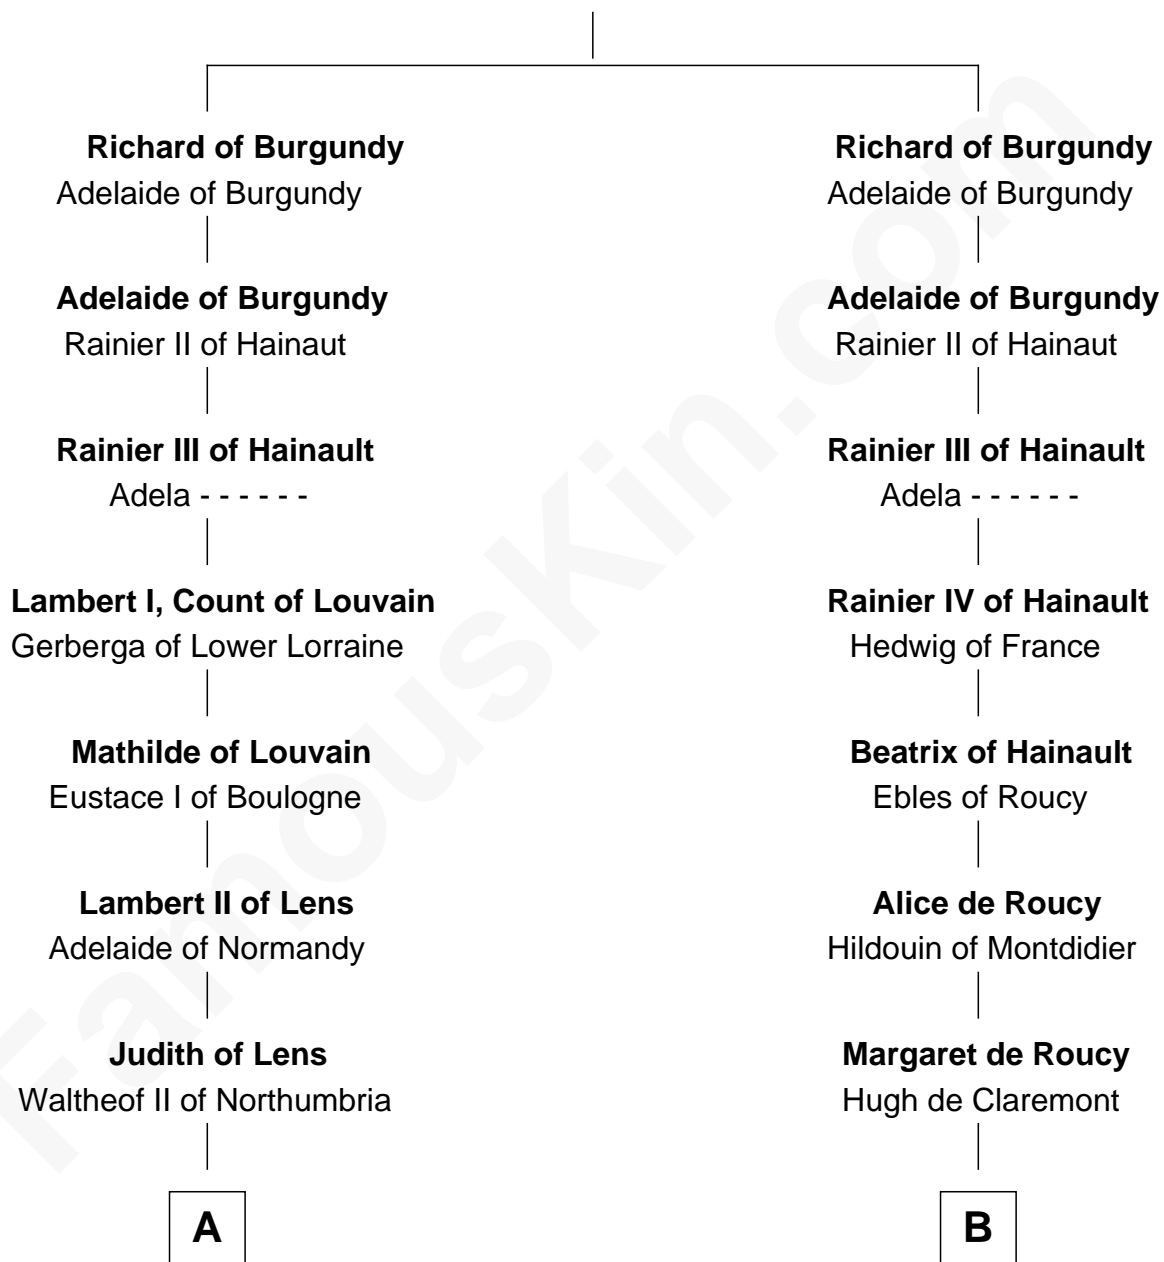

FamousKin.com

Relationship Chart of

Catherine Howard

5th Wife of King Henry VIII

10th cousin 10 times removed of

Robert de Vere

Magna Carta Surety

Bivin of Gorze

C

—
Elizabeth Cheney
Sir Frederick Tilney

—
Elizabeth Tilney
Sir Thomas Howard

—
Sir Edmund Howard
Joyce Culpeper

—
Catherine Howard
5th Wife of King Henry VIII

FamousKin.com