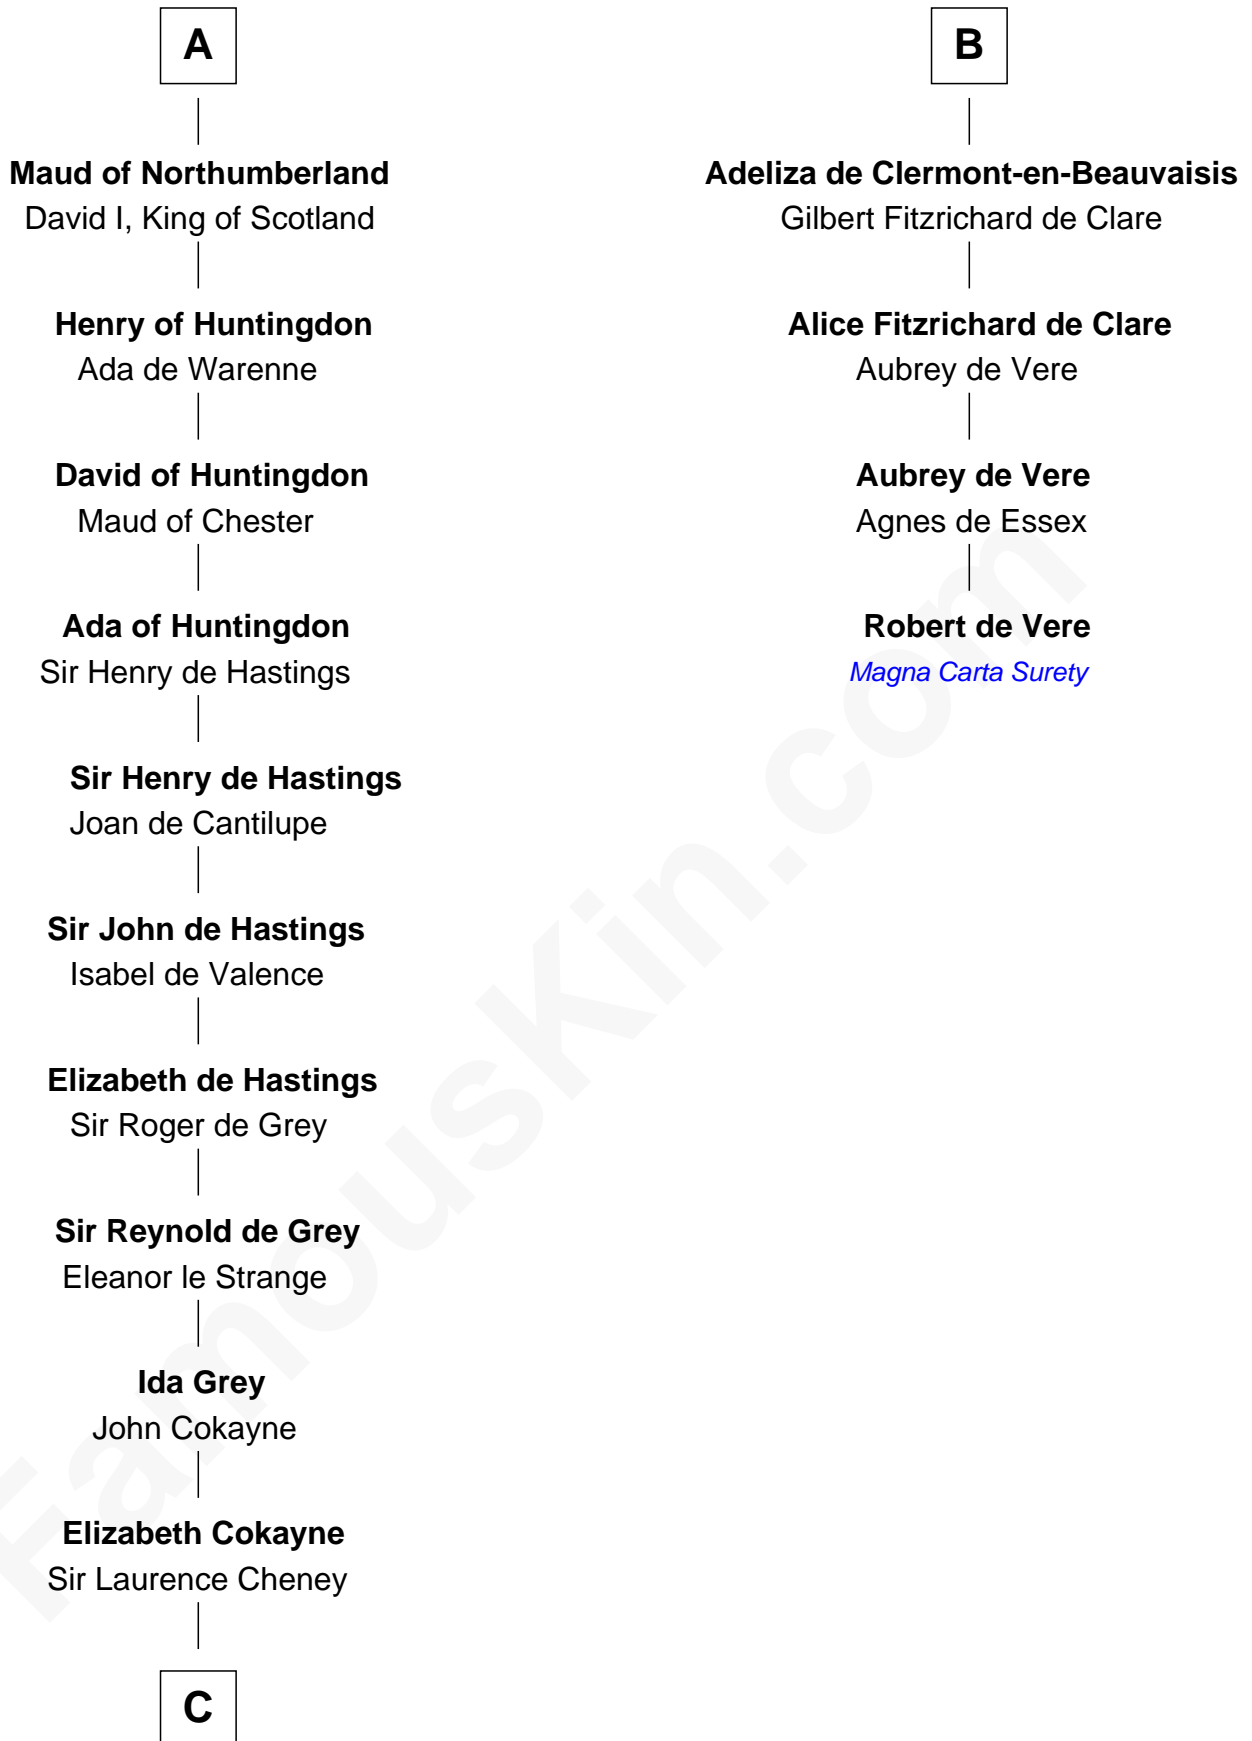

FamousKin.com

Relationship Chart of

Catherine Howard

5th Wife of King Henry VIII

10th cousin 10 times removed of

Robert de Vere

Magna Carta Surety

Bivin of Gorze