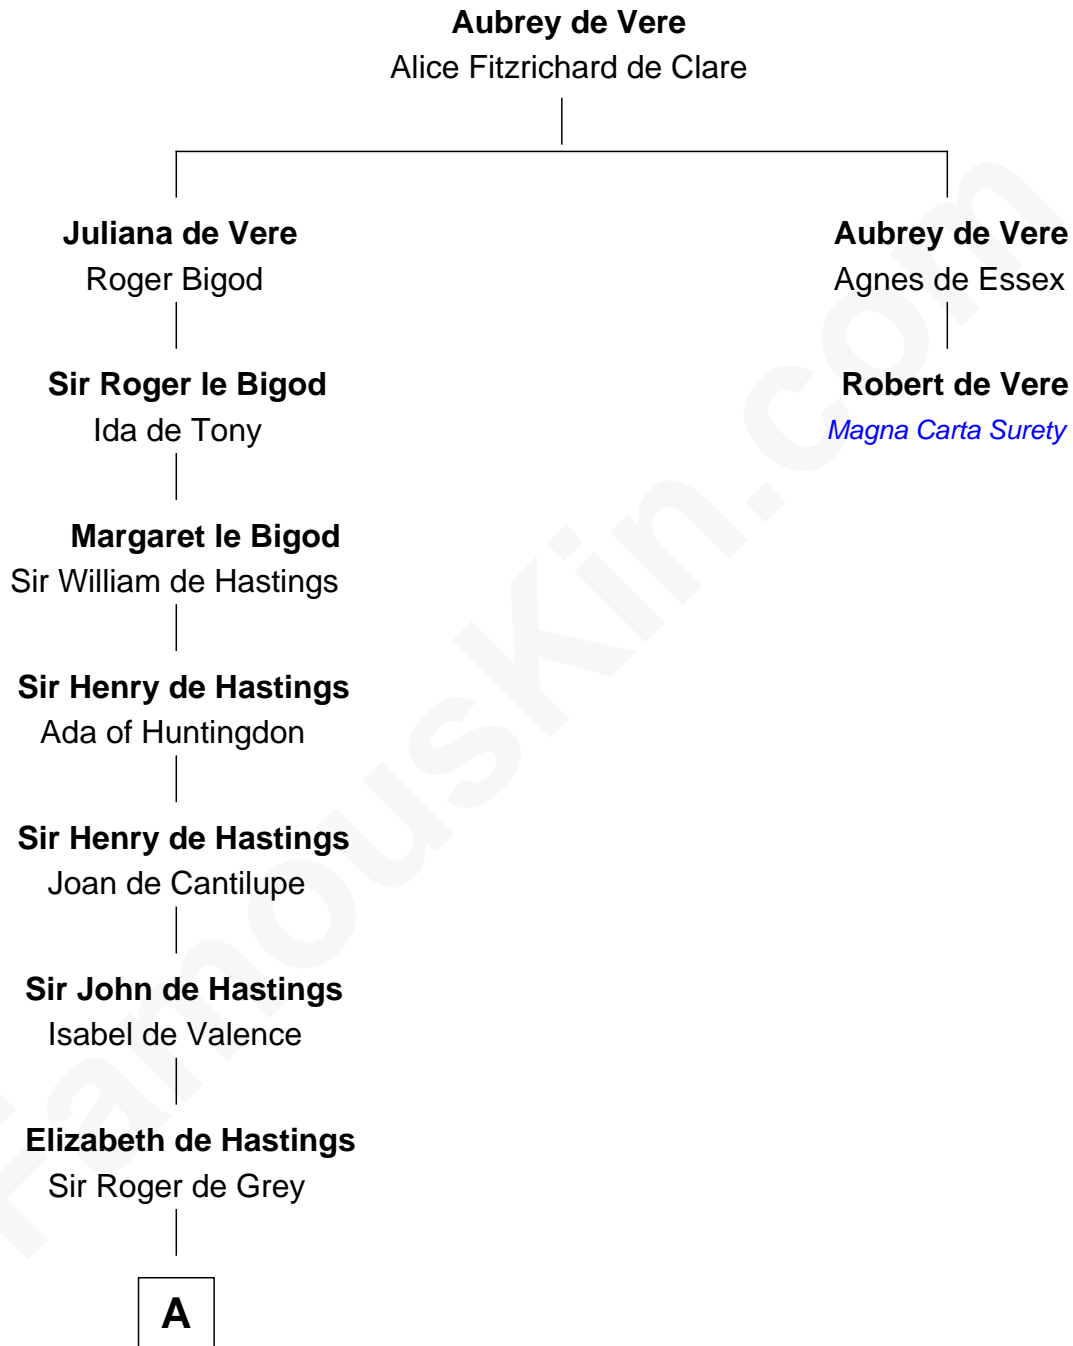

FamousKin.com

Relationship Chart of

Catherine Howard

5th Wife of King Henry VIII

1st cousin 12 times removed of

Robert de Vere

Magna Carta Surety

A

—
Sir Reynold de Grey

Eleanor le Strange

—
Ida Grey

John Cokayne

—
Elizabeth Cokayne

Sir Laurence Cheney

—
Elizabeth Cheney

Sir Frederick Tilney

—
Elizabeth Tilney

Sir Thomas Howard

—
Sir Edmund Howard

Joyce Culpeper

—
Catherine Howard

5th Wife of King Henry VIII

FamousKin.com