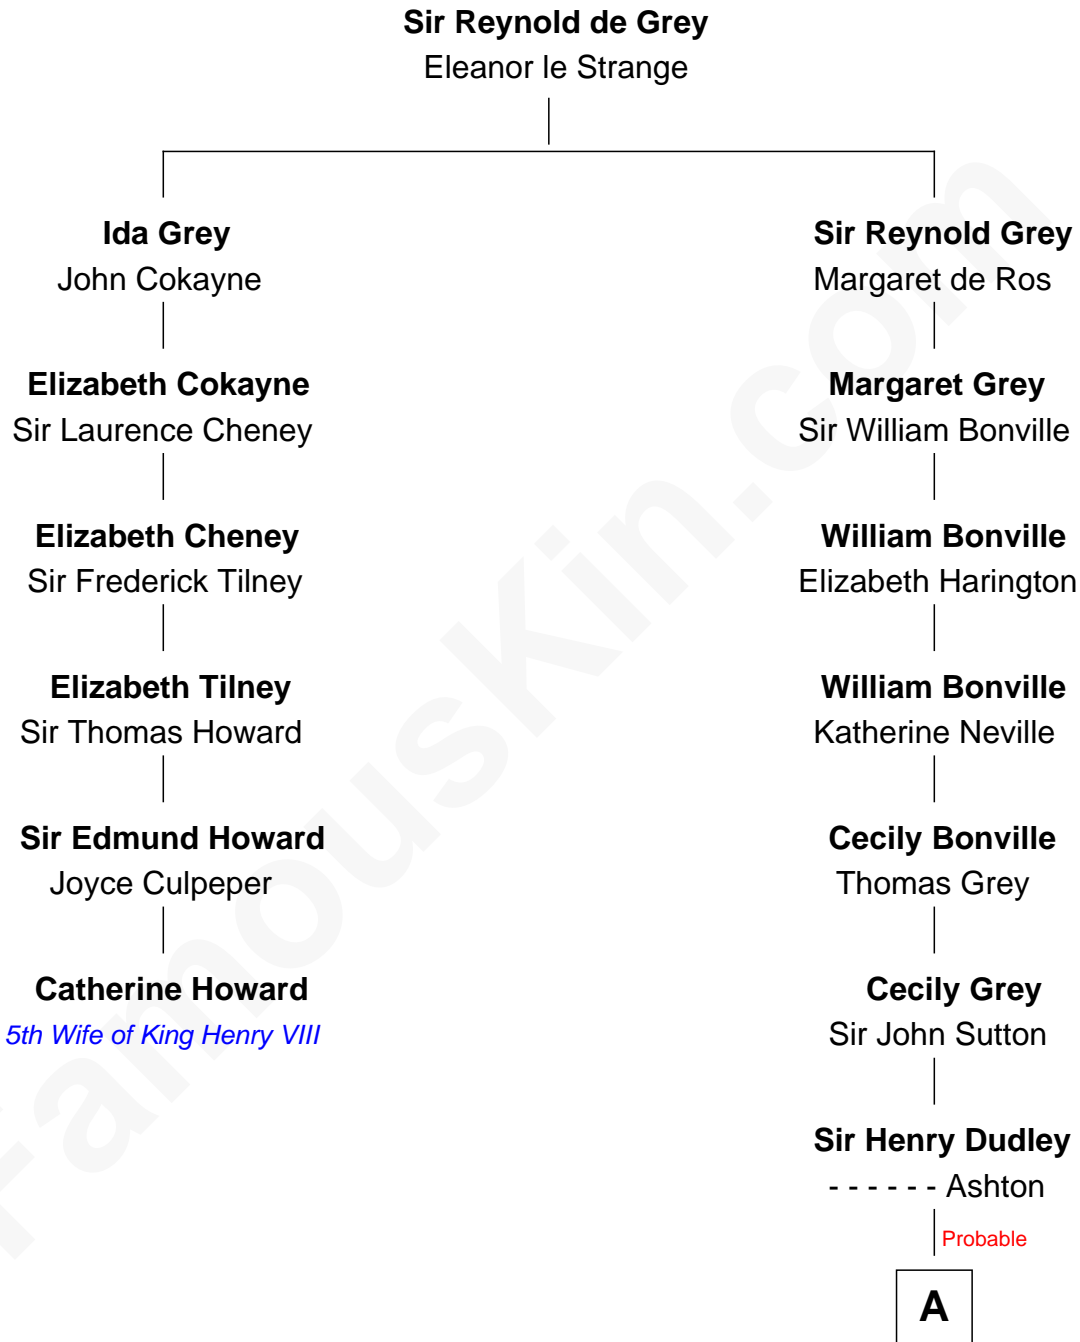

## Relationship Chart of

### Catherine Howard

5th Wife of King Henry VIII

5th cousin 12 times removed of

**Dr. H. H. Holmes**

Serial Killer aka "Devil in the White City"

**A**

**Roger Dudley**  
Susanna Thorne

**Gov. Thomas Dudley**  
Dorothy York