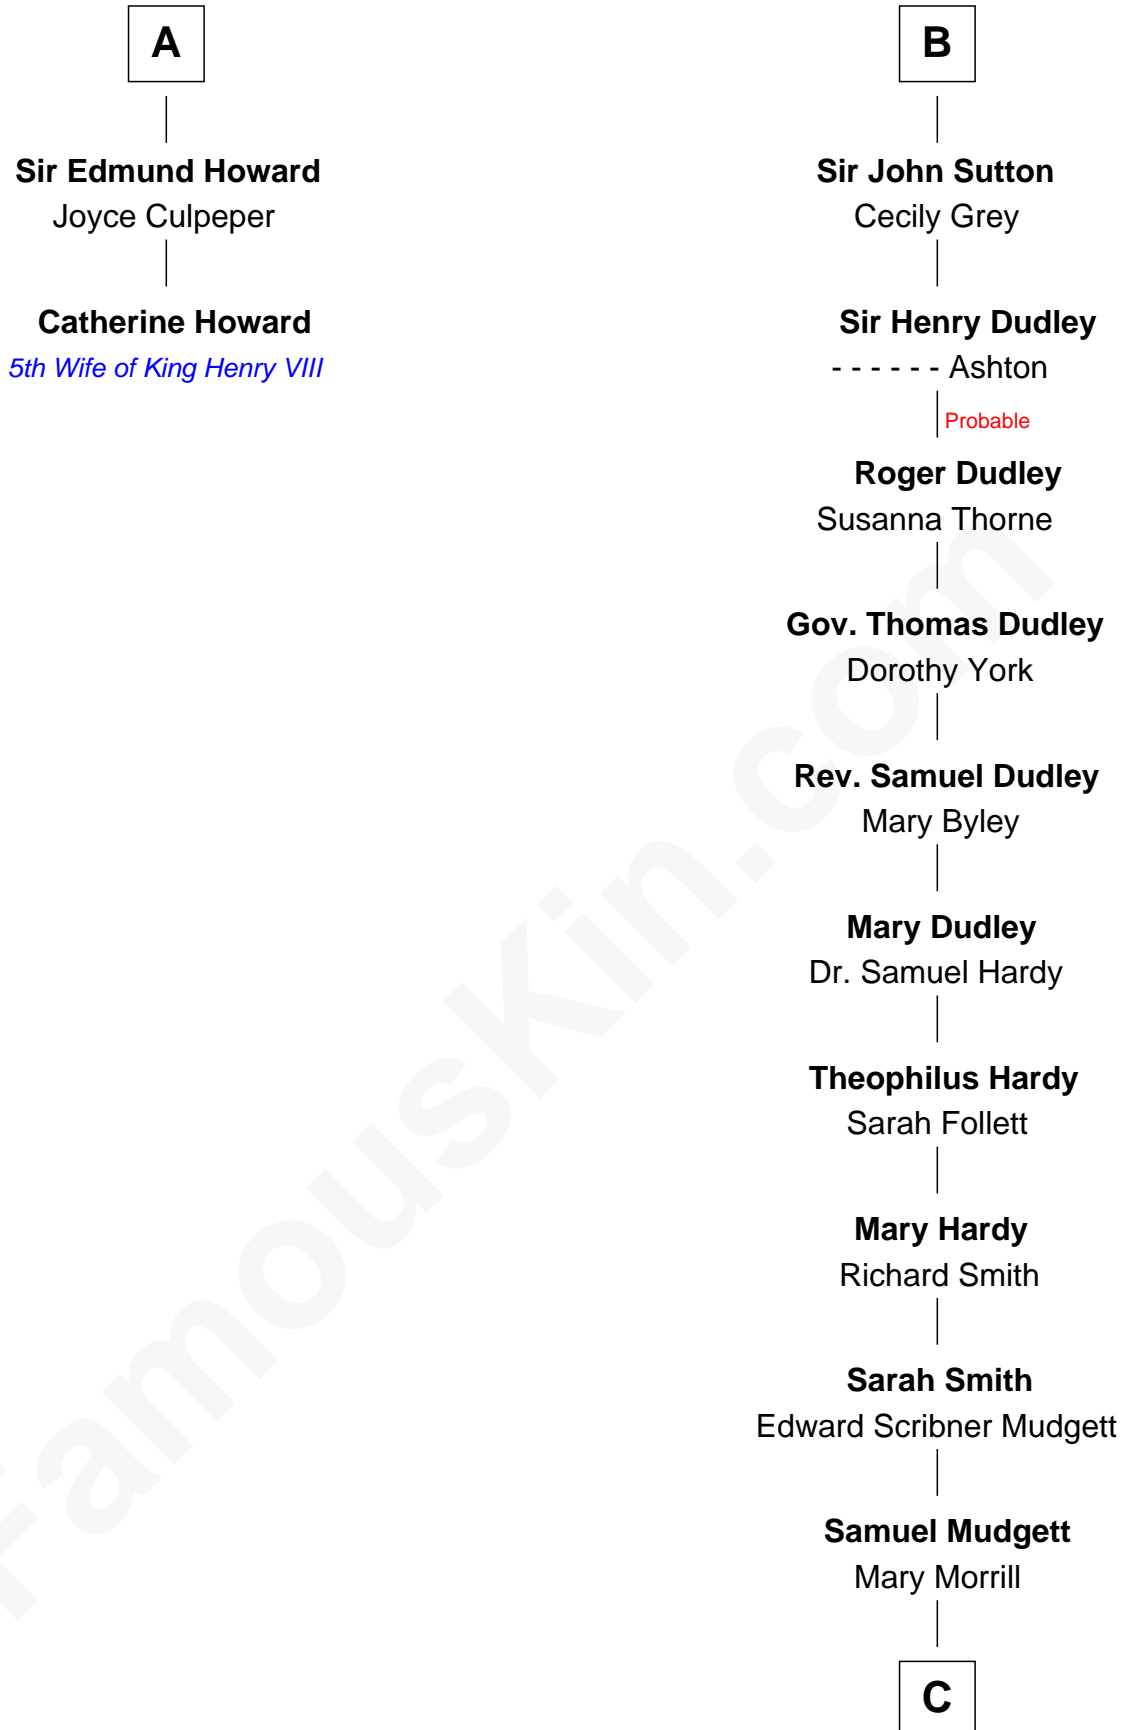

## Relationship Chart of

### Catherine Howard

5th Wife of King Henry VIII

8th cousin 11 times removed of

**Dr. H. H. Holmes**

Serial Killer aka "Devil in the White City"

**C**

—  
**Scribner Mudgett**

Nancy Prescott

—  
**Levi Horton Mudgett**

Theodate Page Price

—  
**Dr. H. H. Holmes**

*Serial Killer Dr. H. H. Holmes*

FamousKin.com