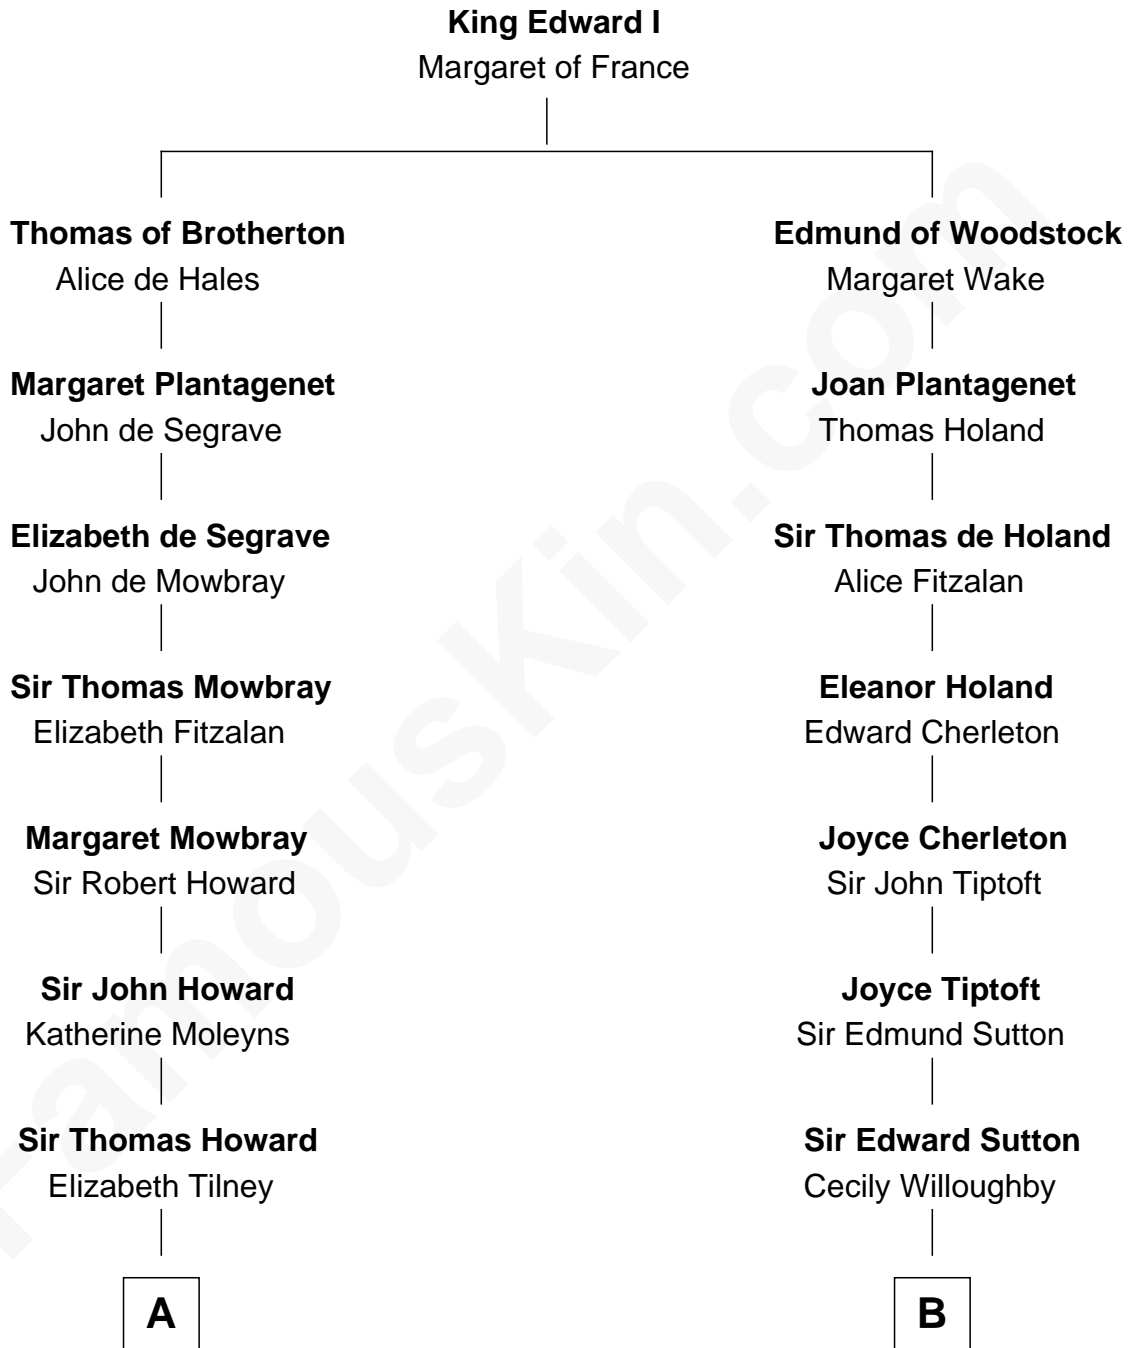

## Relationship Chart of

### Catherine Howard

5th Wife of King Henry VIII

8th cousin 11 times removed of

**Dr. H. H. Holmes**

Serial Killer aka "Devil in the White City"

**C**

—  
**Scribner Mudgett**

Nancy Prescott

—  
**Levi Horton Mudgett**

Theodate Page Price

—  
**Dr. H. H. Holmes**

*Serial Killer Dr. H. H. Holmes*

FamousKin.com