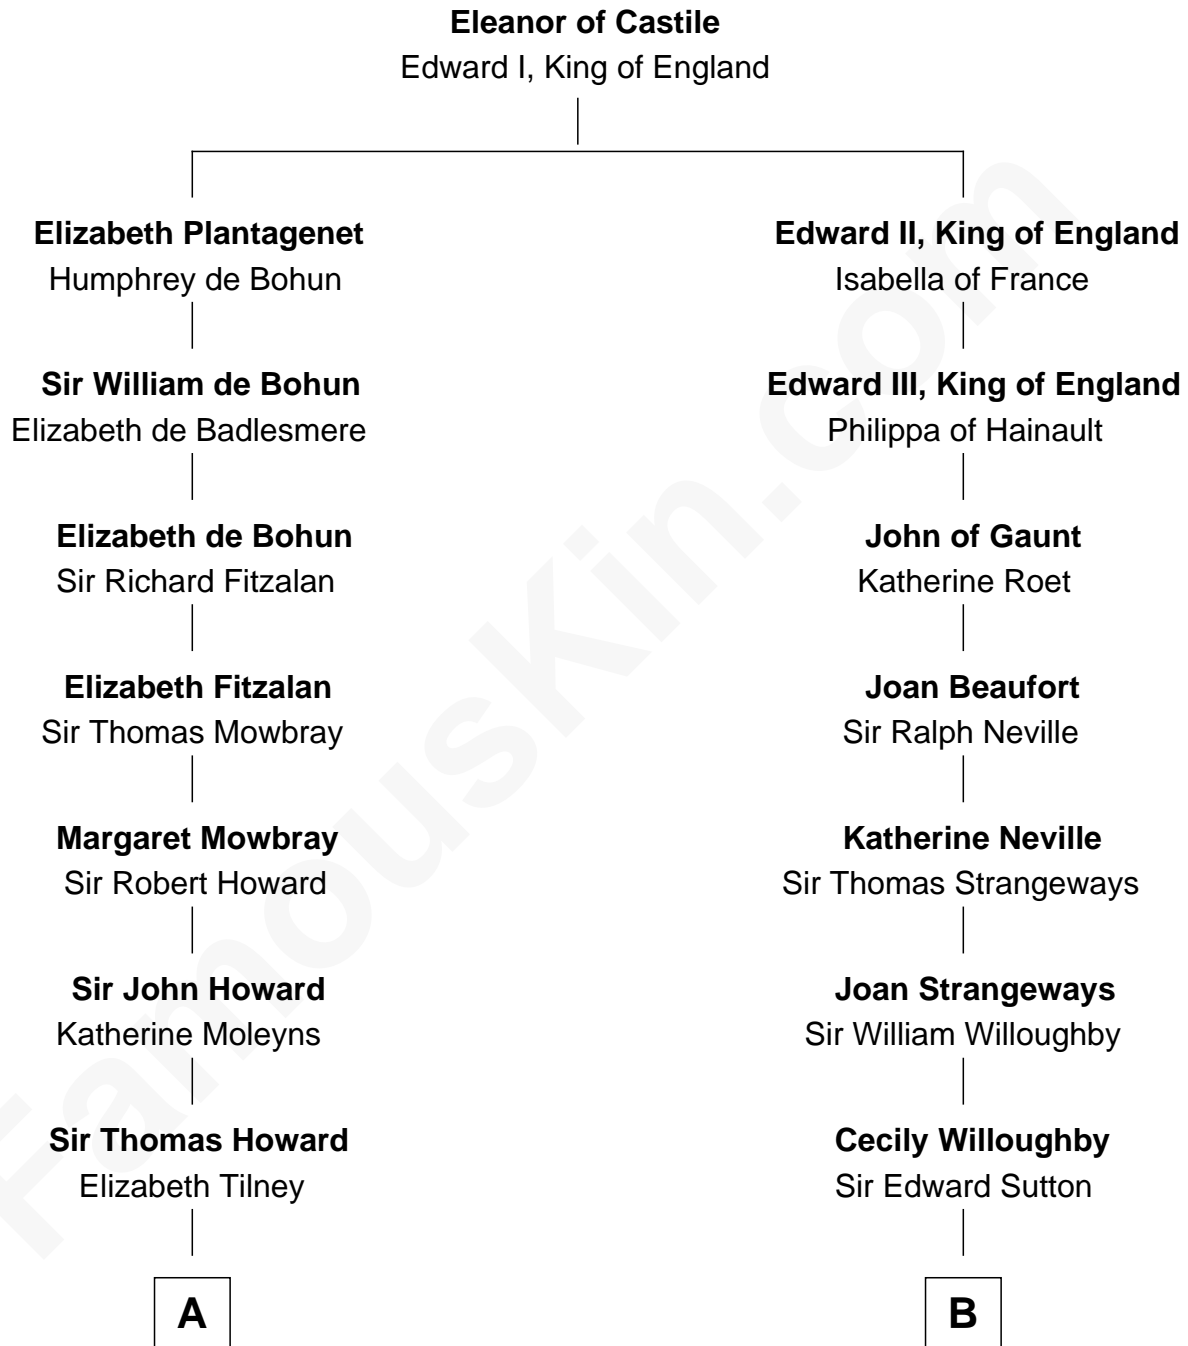

## Relationship Chart of

### Catherine Howard

5th Wife of King Henry VIII

8th cousin 11 times removed of

**Dr. H. H. Holmes**

Serial Killer aka "Devil in the White City"

C

**Scribner Mudgett**

Nancy Prescott

**Levi Horton Mudgett**

Theodate Page Price

**Dr. H. H. Holmes**

*Serial Killer Dr. H. H. Holmes*

FamousKin.com