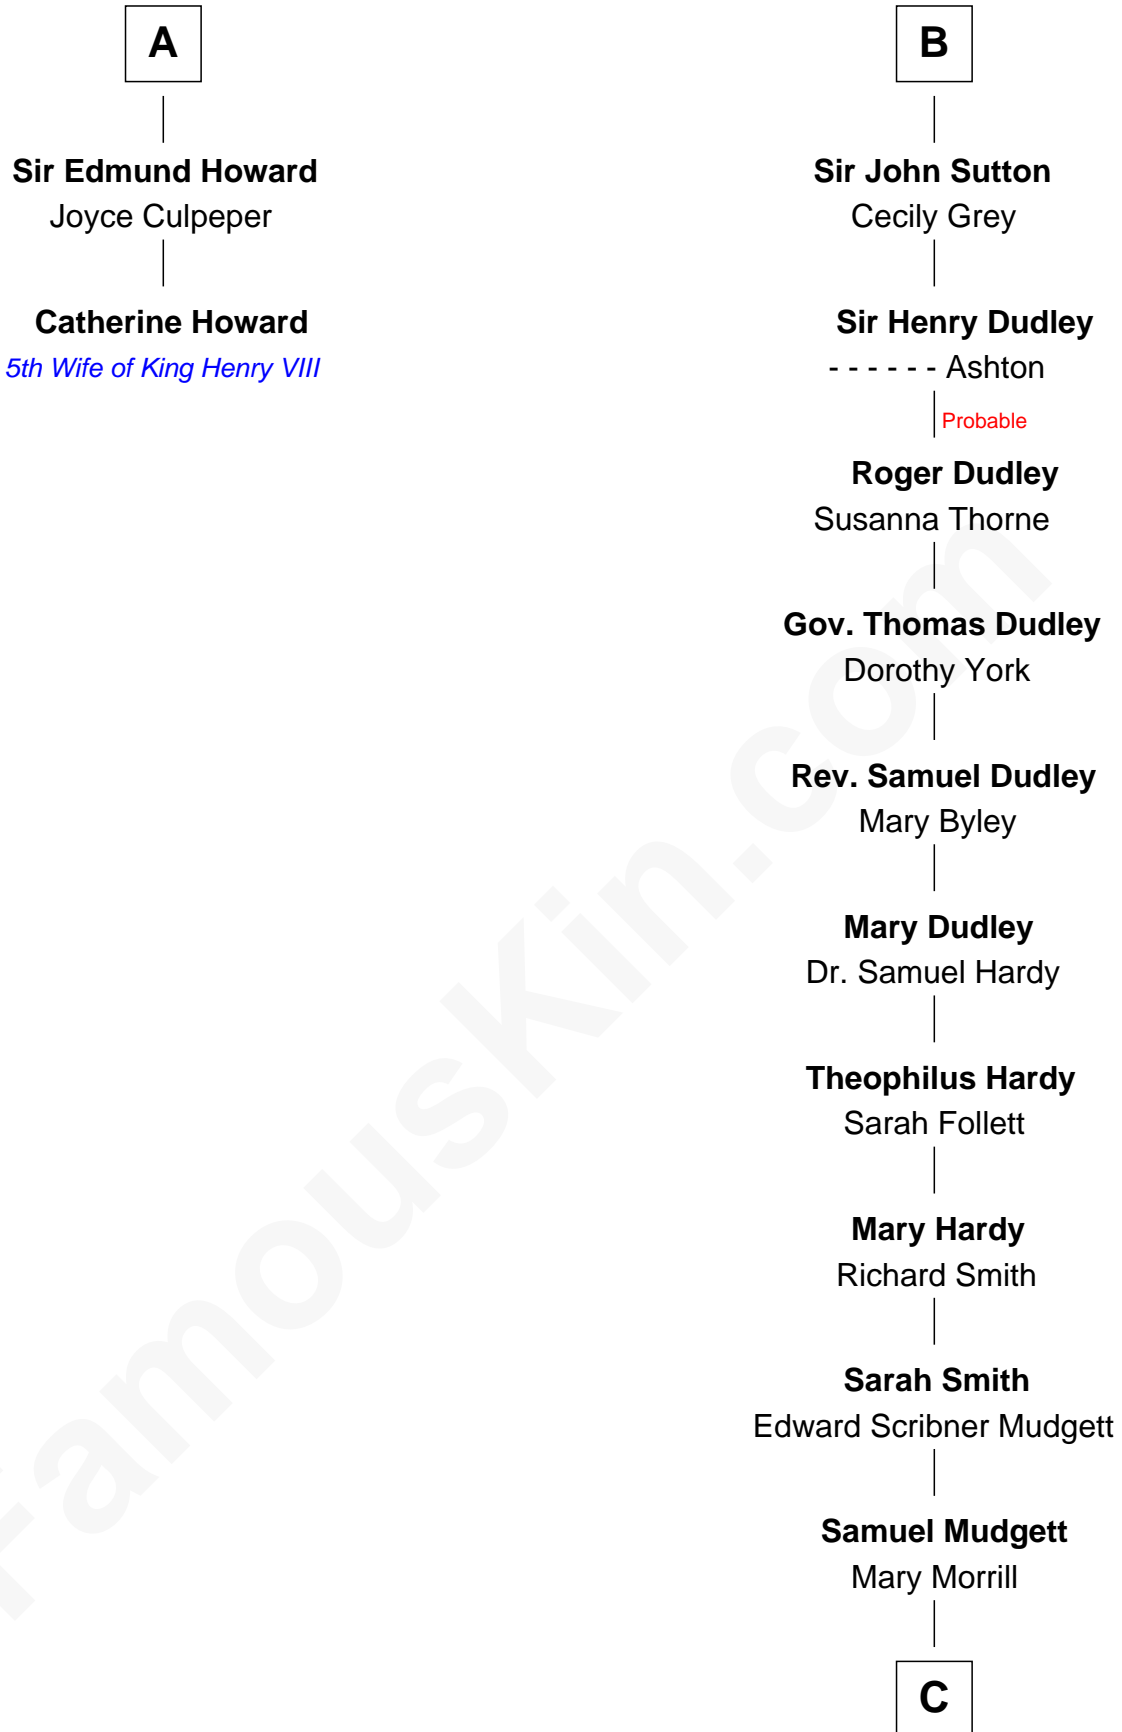

## Relationship Chart of

### Catherine Howard

5th Wife of King Henry VIII

8th cousin 11 times removed of

**Dr. H. H. Holmes**

Serial Killer aka "Devil in the White City"

C

**Scribner Mudgett**

Nancy Prescott

**Levi Horton Mudgett**

Theodate Page Price

**Dr. H. H. Holmes**

*Serial Killer Dr. H. H. Holmes*

FamousKin.com