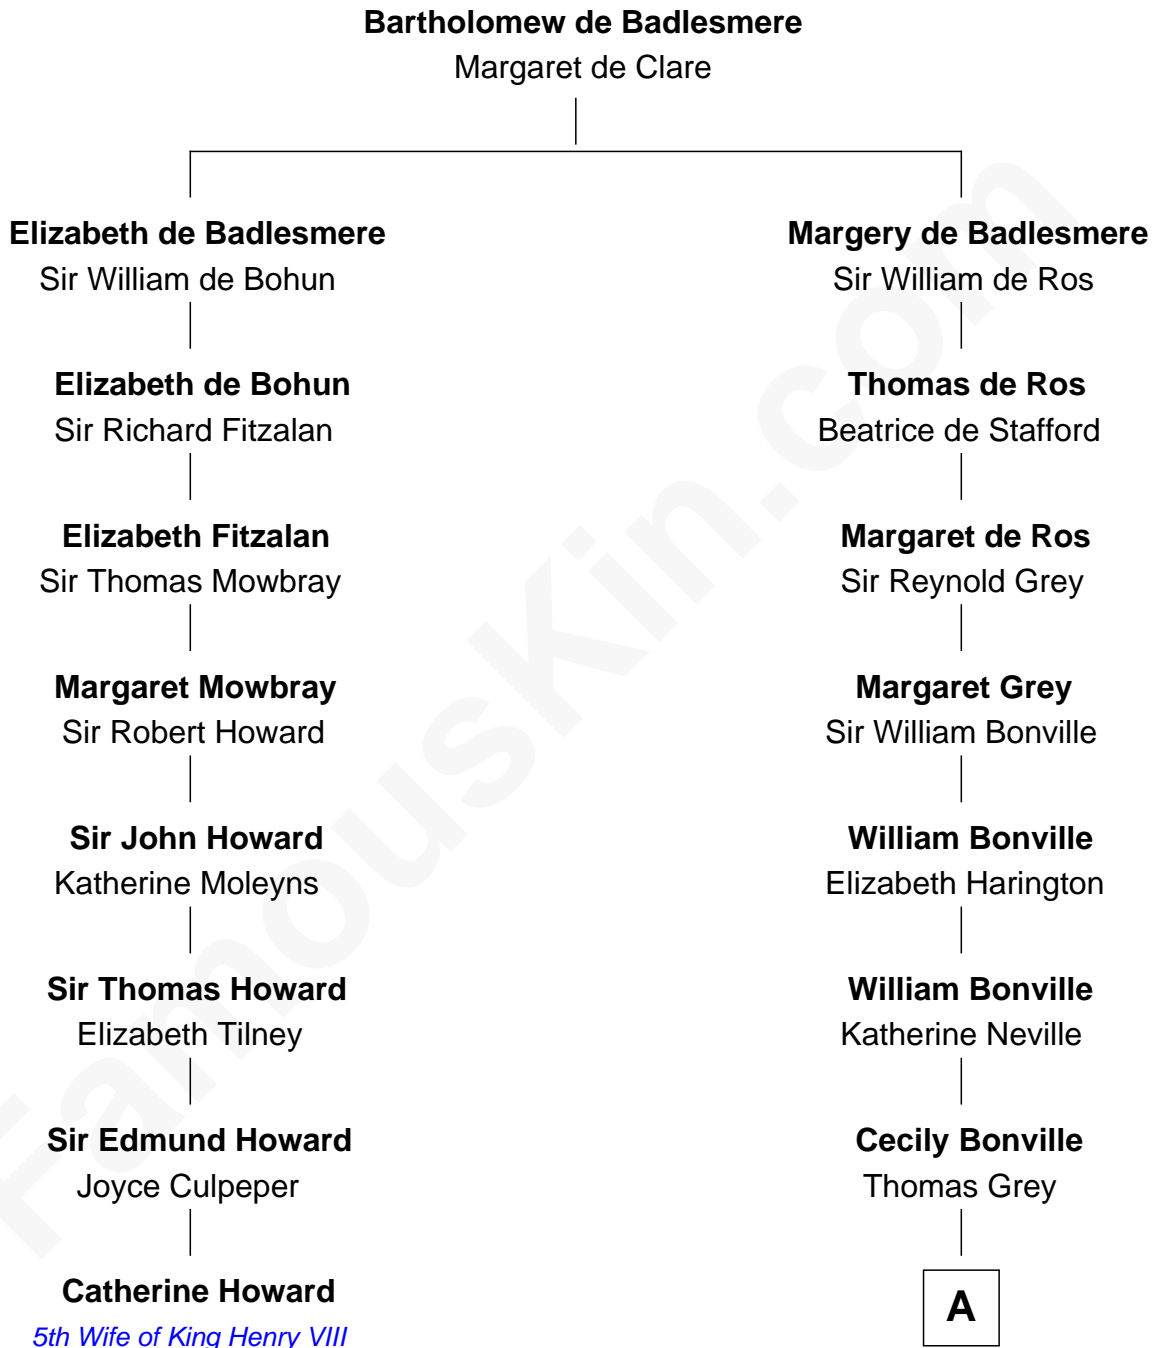

FamousKin.com

Relationship Chart of

Catherine Howard

5th Wife of King Henry VIII

7th cousin 12 times removed of

Dr. H. H. Holmes

Serial Killer aka "Devil in the White City"

A

Cecily Grey

Sir John Sutton

Sir Henry Dudley

----- Ashton

Probable

Roger Dudley

Susanna Thorne

Gov. Thomas Dudley

Nancy Prescott

—
Levi Horton Mudgett

Theodate Page Price

—
Dr. H. H. Holmes

Serial Killer Dr. H. H. Holmes

FamousKin.com