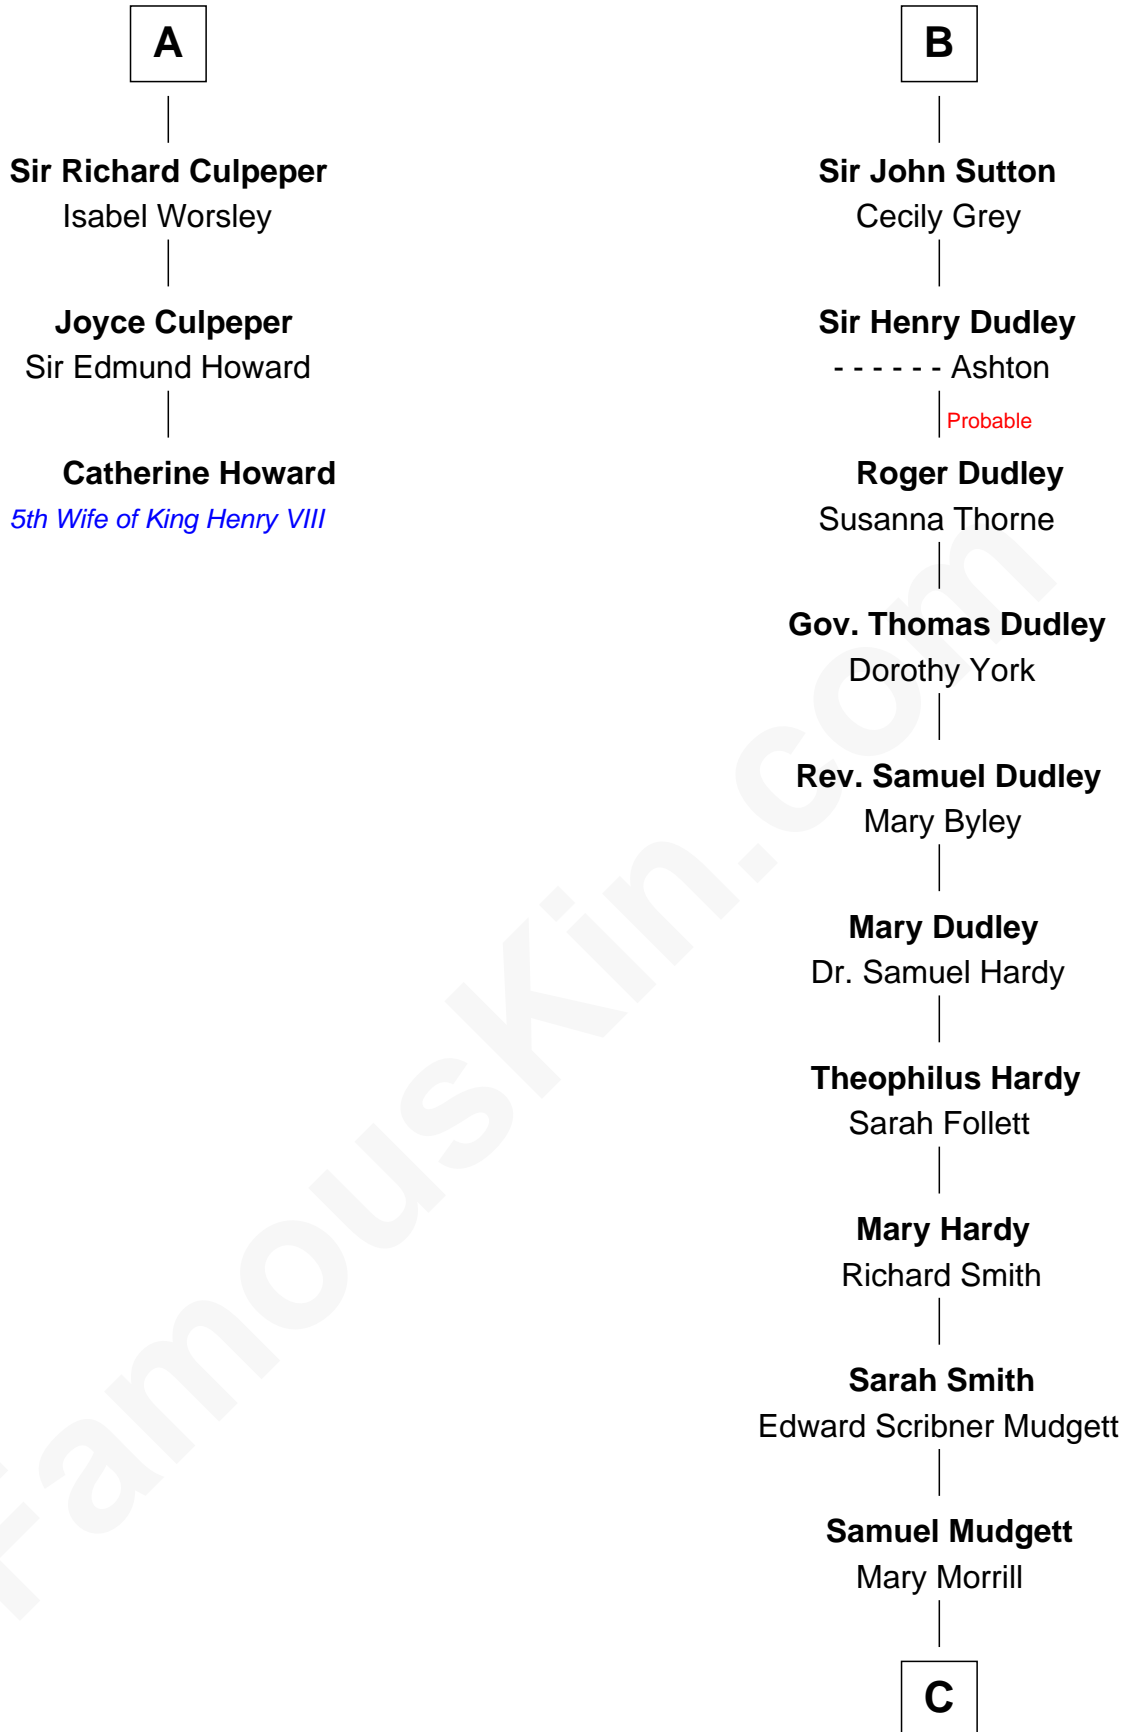

FamousKin.com

Relationship Chart of

Catherine Howard

5th Wife of King Henry VIII

9th cousin 10 times removed of

Dr. H. H. Holmes

Serial Killer aka "Devil in the White City"

C

Scribner Mudgett

Nancy Prescott

Levi Horton Mudgett

Theodate Page Price

Dr. H. H. Holmes

Serial Killer Dr. H. H. Holmes

FamousKin.com