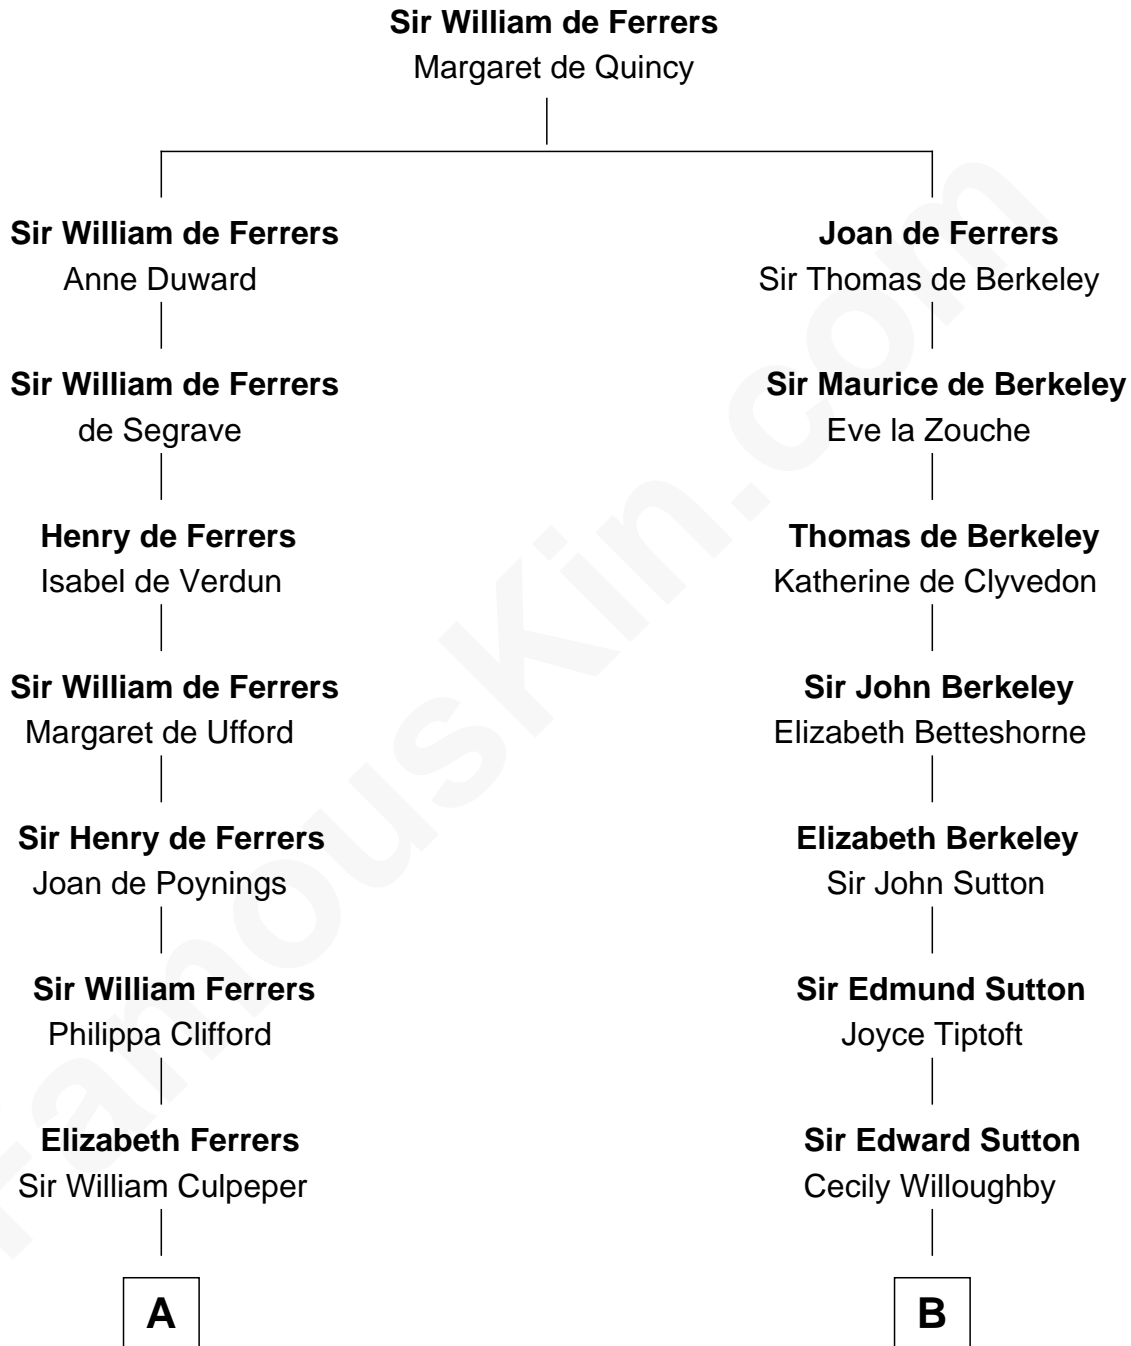

FamousKin.com

Relationship Chart of

Catherine Howard

5th Wife of King Henry VIII

9th cousin 10 times removed of

Dr. H. H. Holmes

Serial Killer aka "Devil in the White City"

C

Scribner Mudgett

Nancy Prescott

Levi Horton Mudgett

Theodate Page Price

Dr. H. H. Holmes

Serial Killer Dr. H. H. Holmes

FamousKin.com