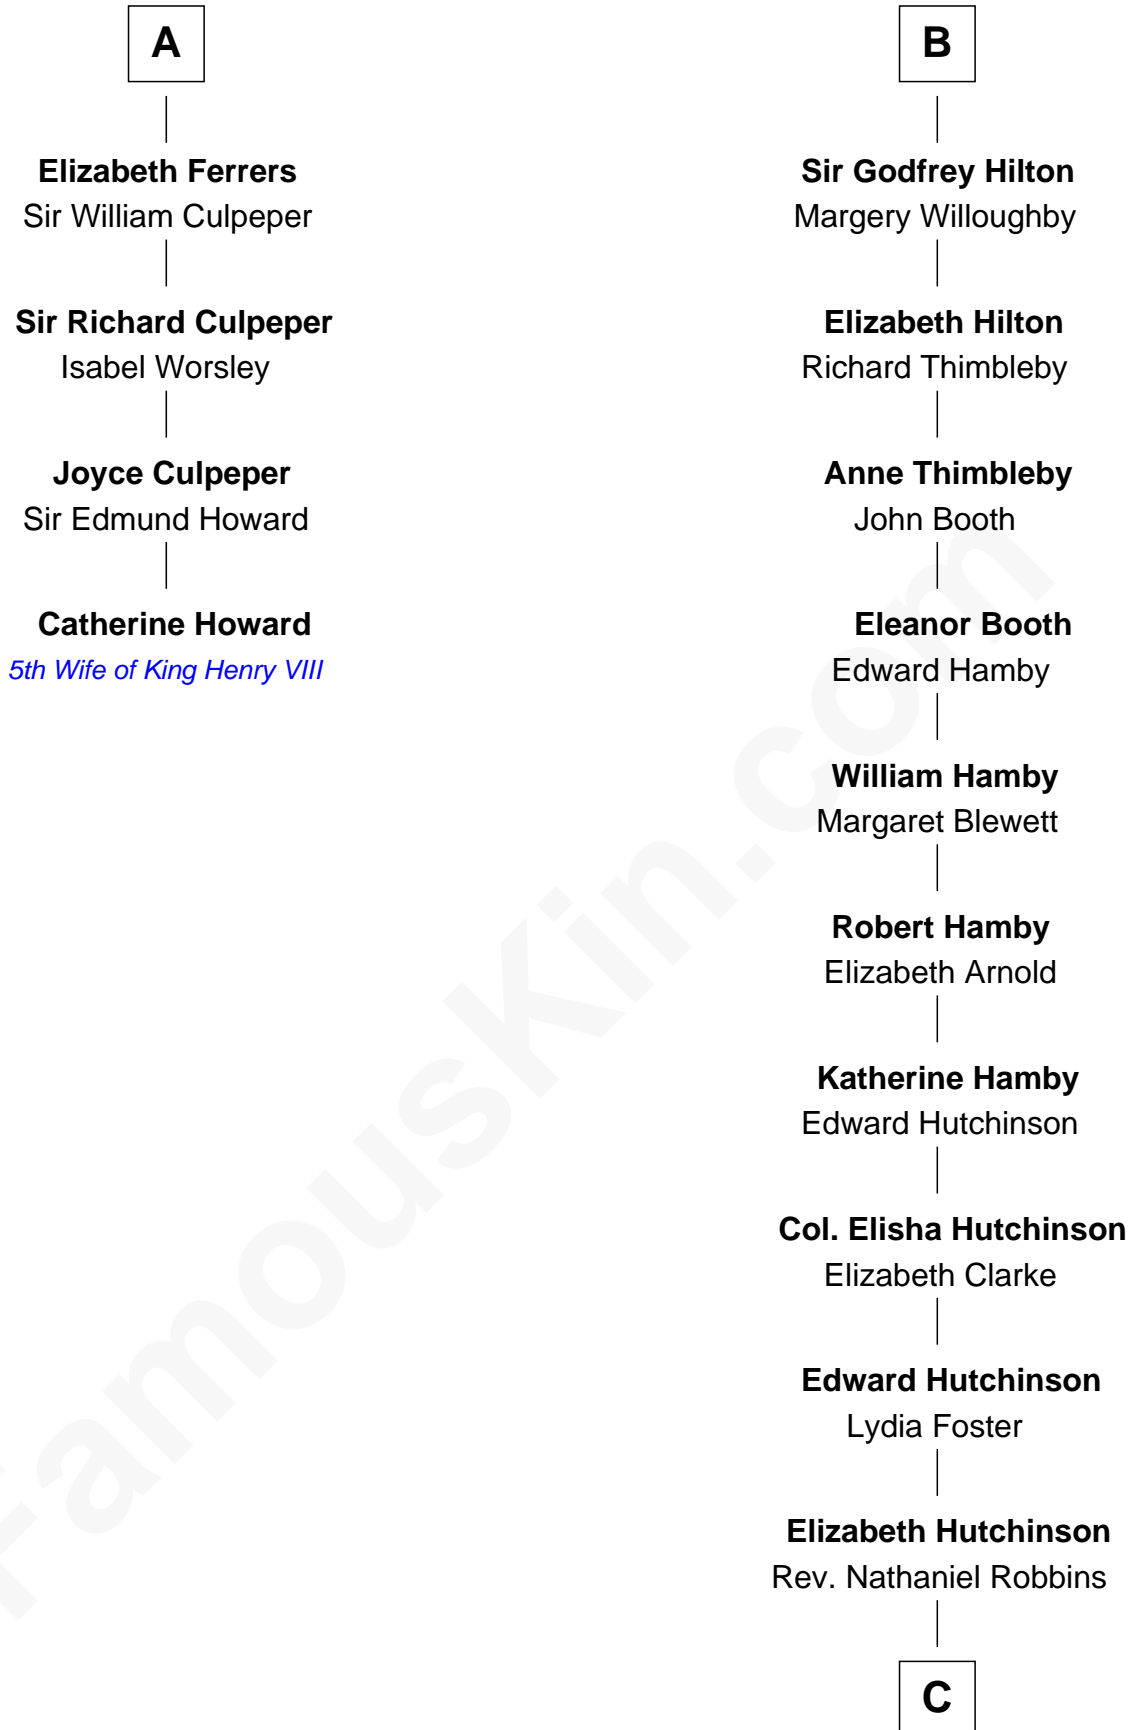

FamousKin.com

Relationship Chart of

Catherine Howard

5th Wife of King Henry VIII

10th cousin 11 times removed of

Franklin D. Roosevelt

32nd U.S. President

C

Edward Hutchinson Robbins

Elizabeth Murray

Anne Jean Robbins

Judge Joseph Lyman

Catharine Robbins Lyman

Warren Delano

Sara Delano

James Roosevelt