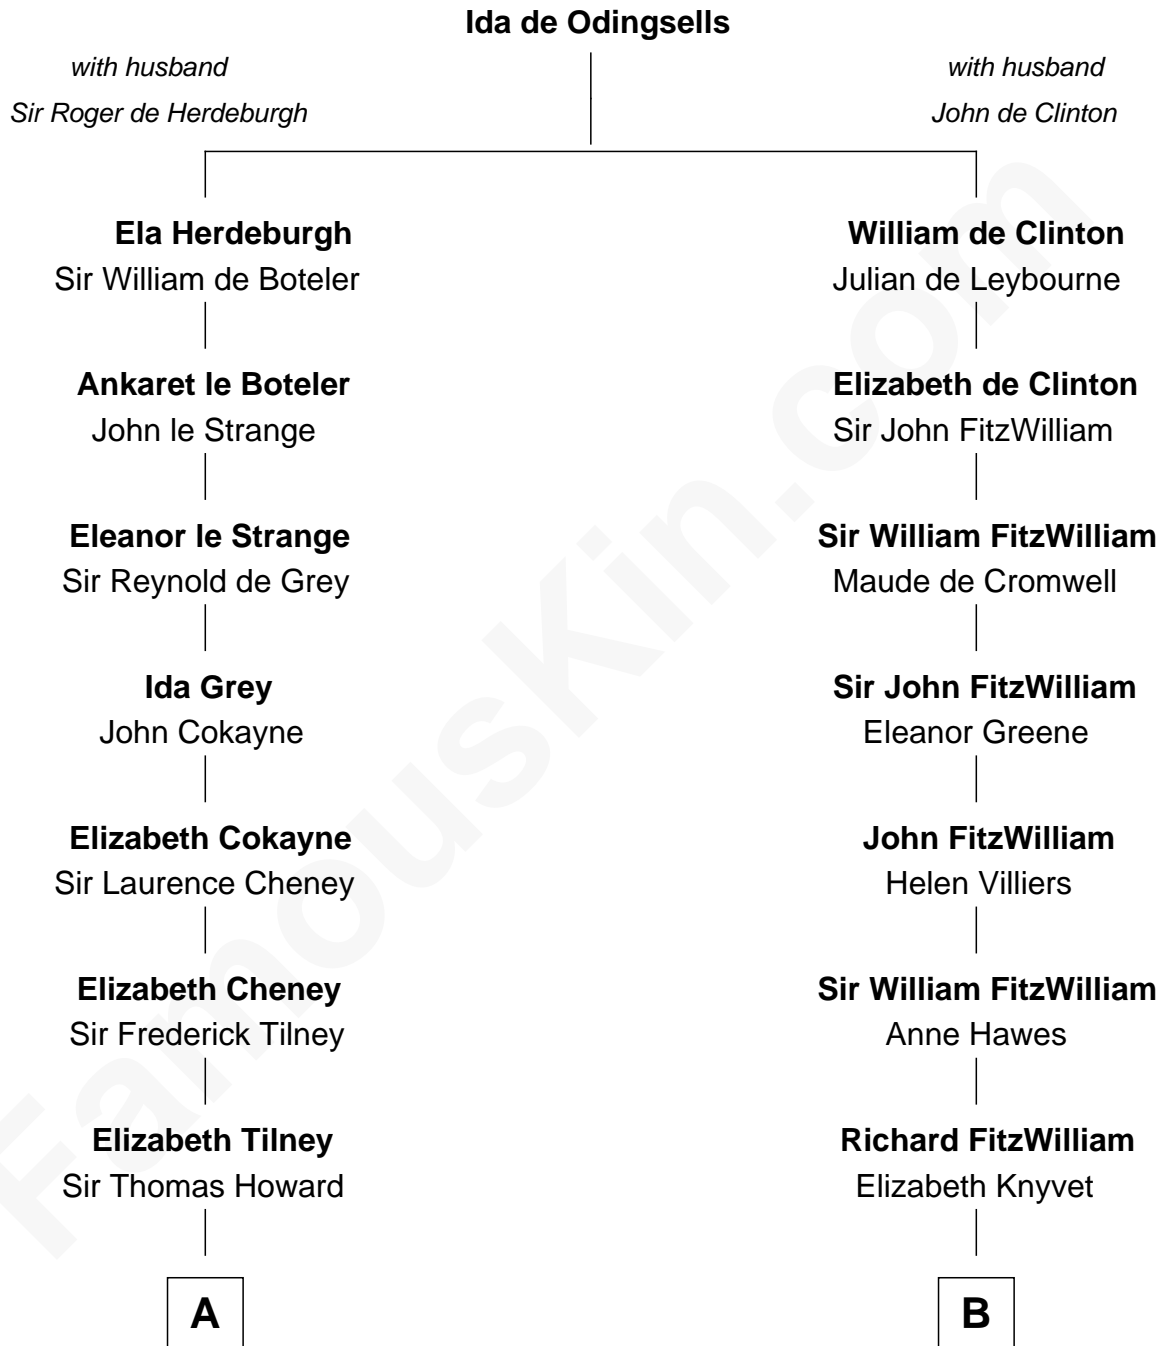

FamousKin.com Relationship Chart of

Catherine Howard

5th Wife of King Henry VIII

8th cousin 10 times removed of

Franklin D. Roosevelt

32nd U.S. President

C

|
James Roosevelt

Sara Delano

|
Franklin D. Roosevelt

32nd U.S. President

FamousKin.com