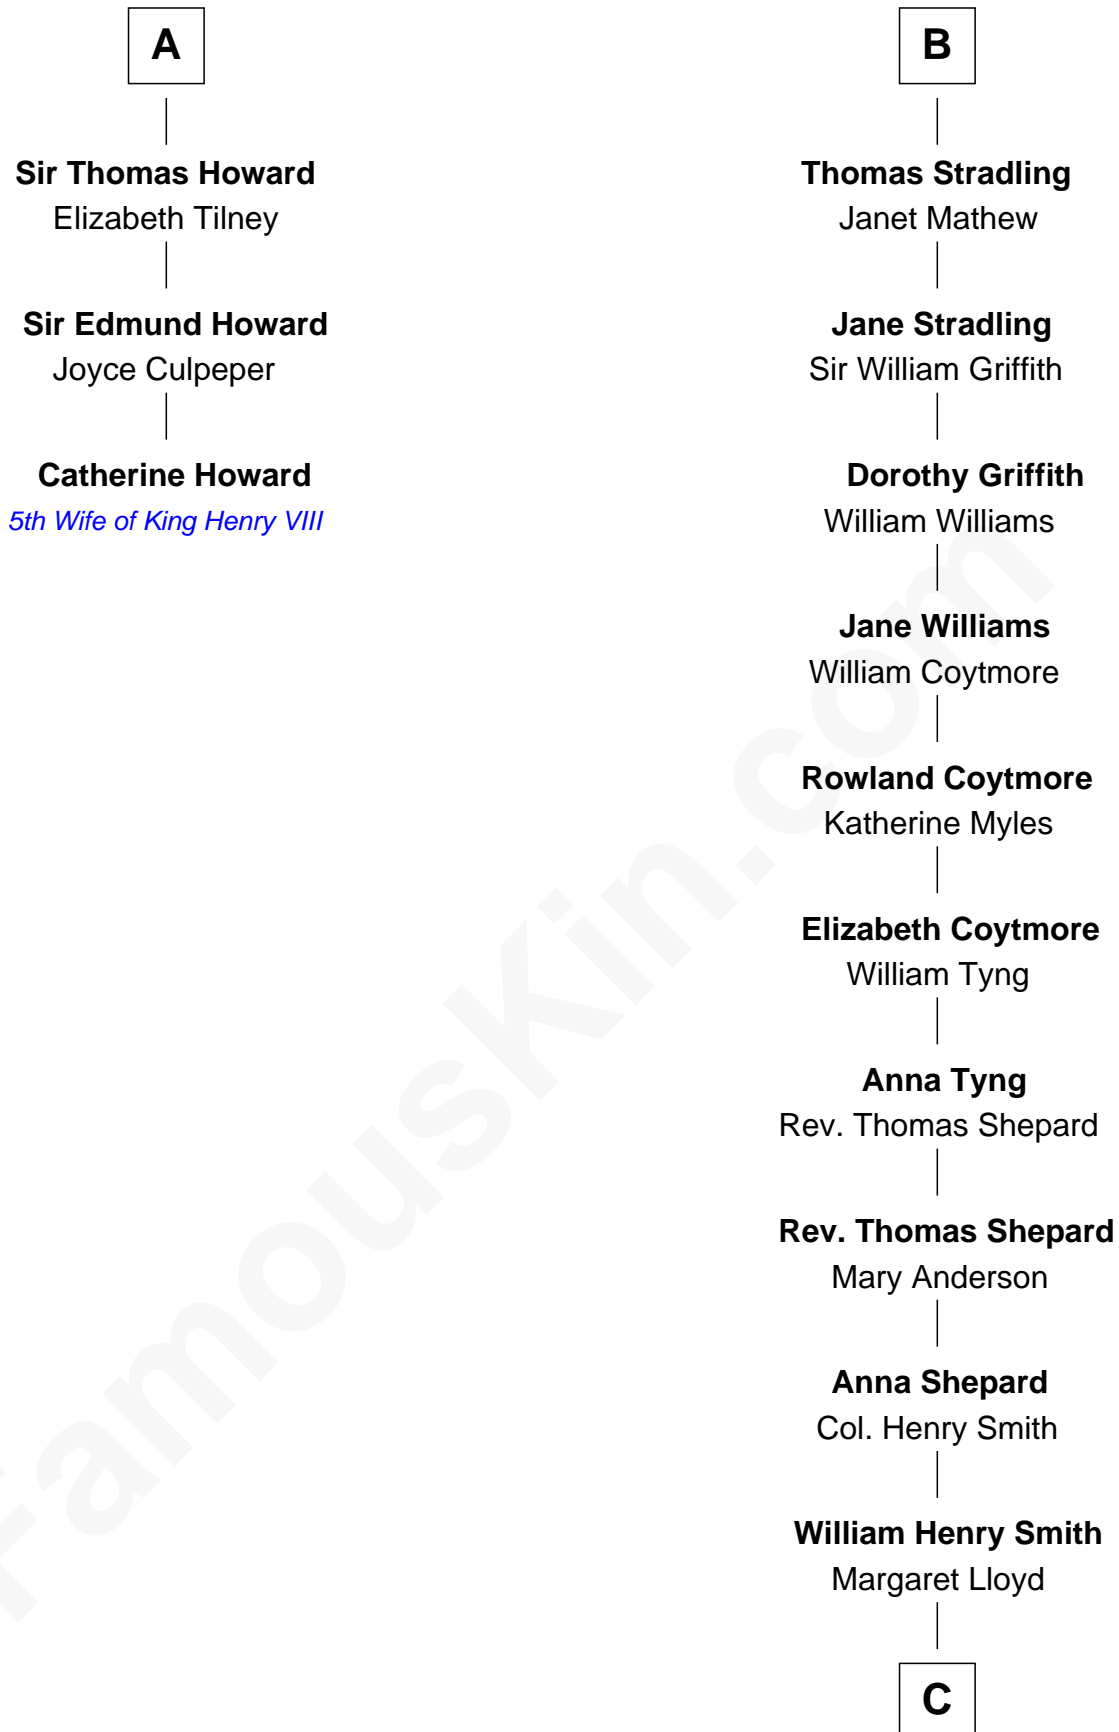

FamousKin.com Relationship Chart of

Catherine Howard

5th Wife of King Henry VIII

9th cousin 12 times removed of

Franklin D. Roosevelt

32nd U.S. President

C

Rebecca Smith

John Aspinwall

John Aspinwall

Susan Howland

Mary Rebecca Aspinwall

Isaac Daniel Roosevelt

James Roosevelt

Sara Delano

Franklin D. Roosevelt

32nd U.S. President

FamousKin.com