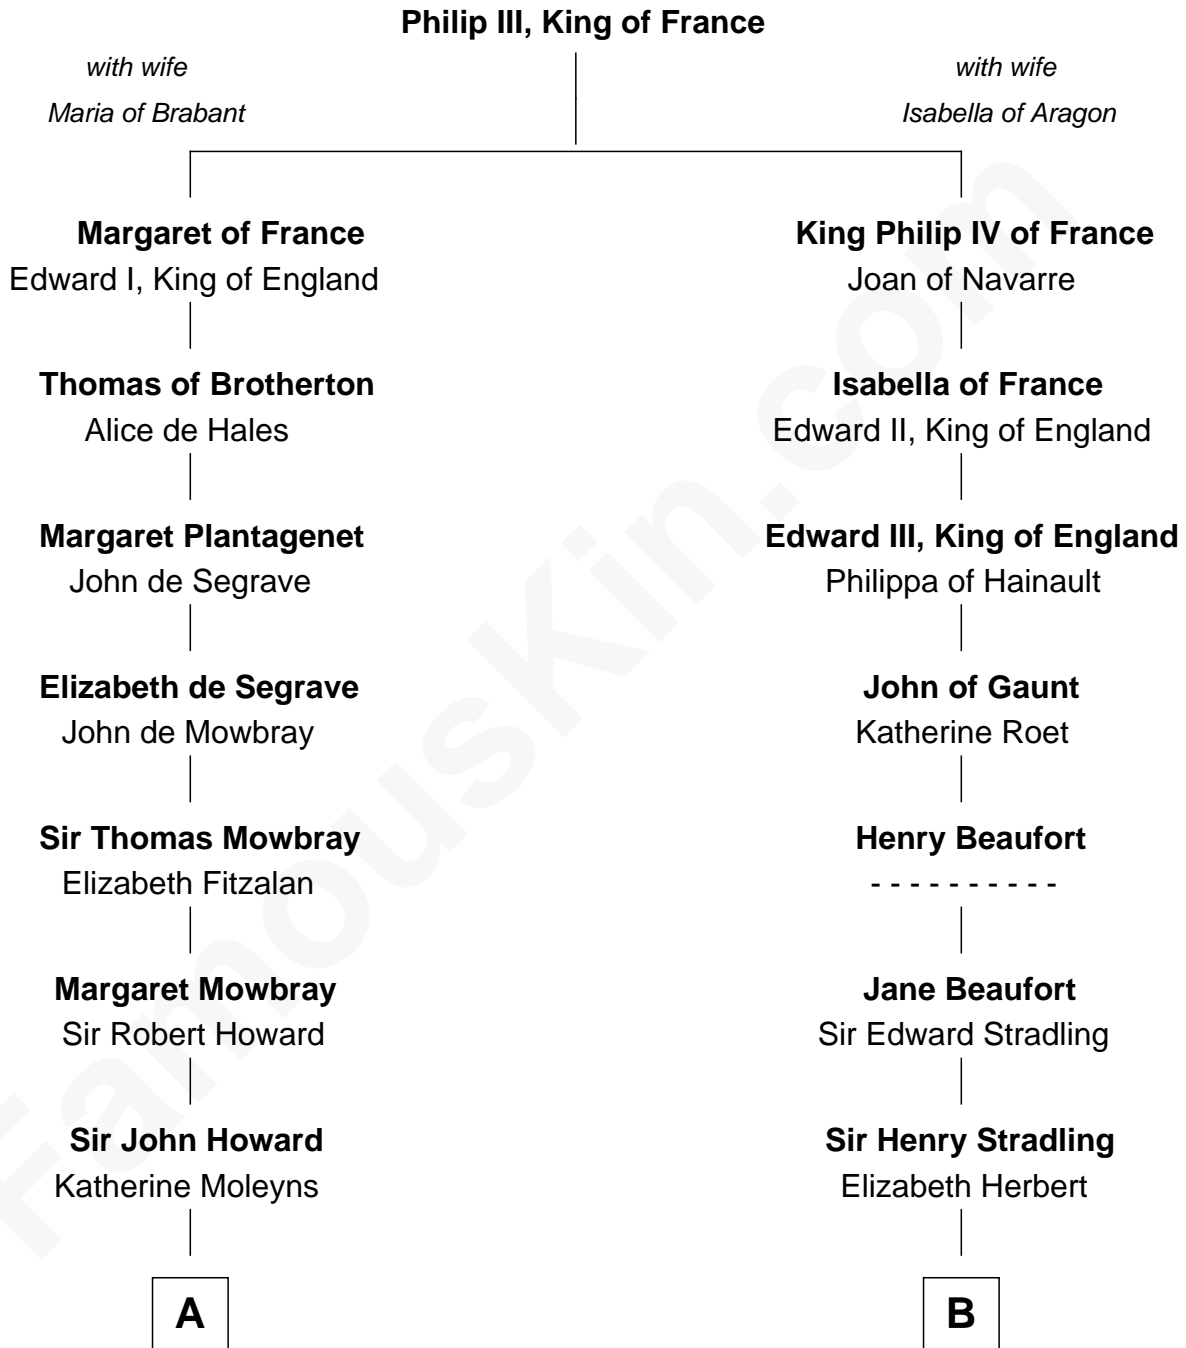

FamousKin.com Relationship Chart of

Catherine Howard

5th Wife of King Henry VIII

9th cousin 12 times removed of

Franklin D. Roosevelt

32nd U.S. President

C

Rebecca Smith

John Aspinwall

John Aspinwall

Susan Howland

Mary Rebecca Aspinwall

Isaac Daniel Roosevelt

James Roosevelt

Sara Delano

Franklin D. Roosevelt

32nd U.S. President

FamousKin.com