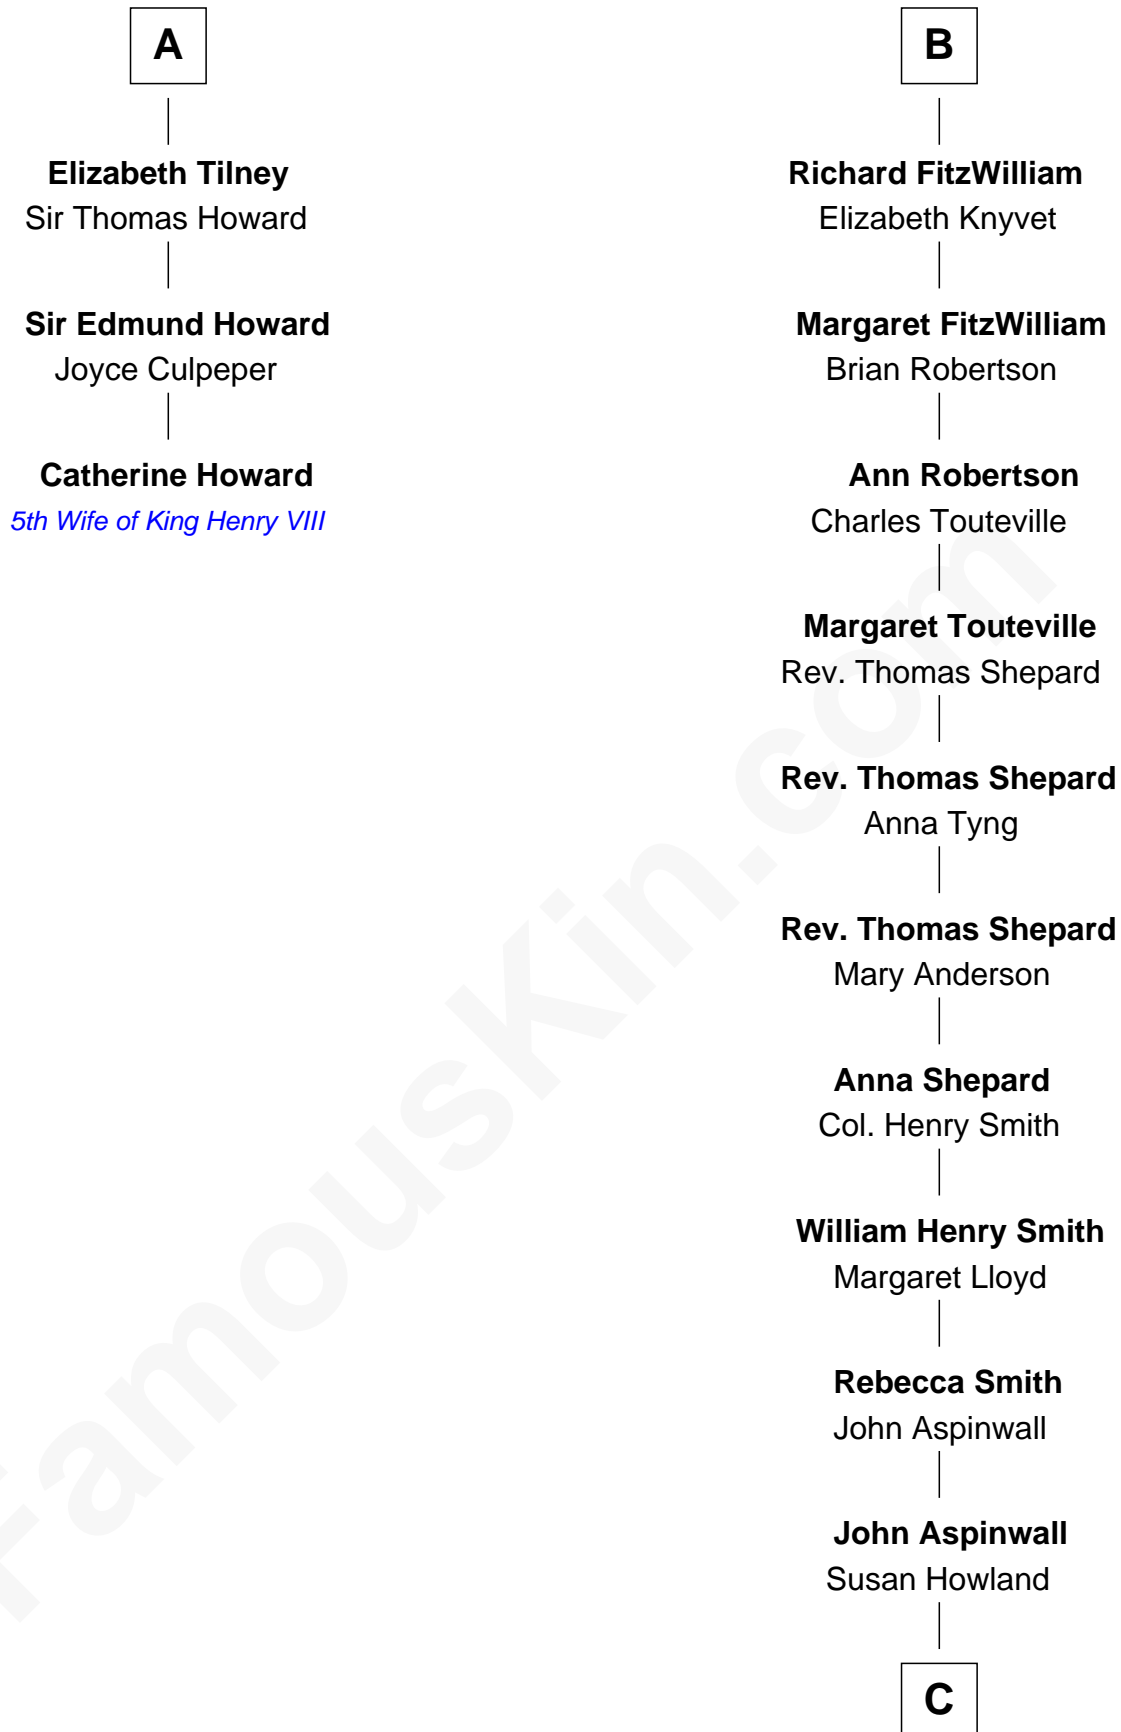

FamousKin.com Relationship Chart of

Catherine Howard

5th Wife of King Henry VIII

9th cousin 10 times removed of

Franklin D. Roosevelt

32nd U.S. President

Sir William de Cantilupe

Eve de Braiose

Elizabeth Cheney
Sir Frederick Tilney

A

Milicent de Cantilupe
Eudo la Zouche

Lucy Zouche
Thomas de Greene

Sir Henry Greene
Katherine Drayton

Sir Henry de Greene
Matilda de Mauduit

Eleanor Greene
Sir John FitzWilliam

John FitzWilliam
Helen Villiers

Sir William FitzWilliam
Anne Hawes

B

C

|
Mary Rebecca Aspinwall

Isaac Daniel Roosevelt

|
James Roosevelt

Sara Delano