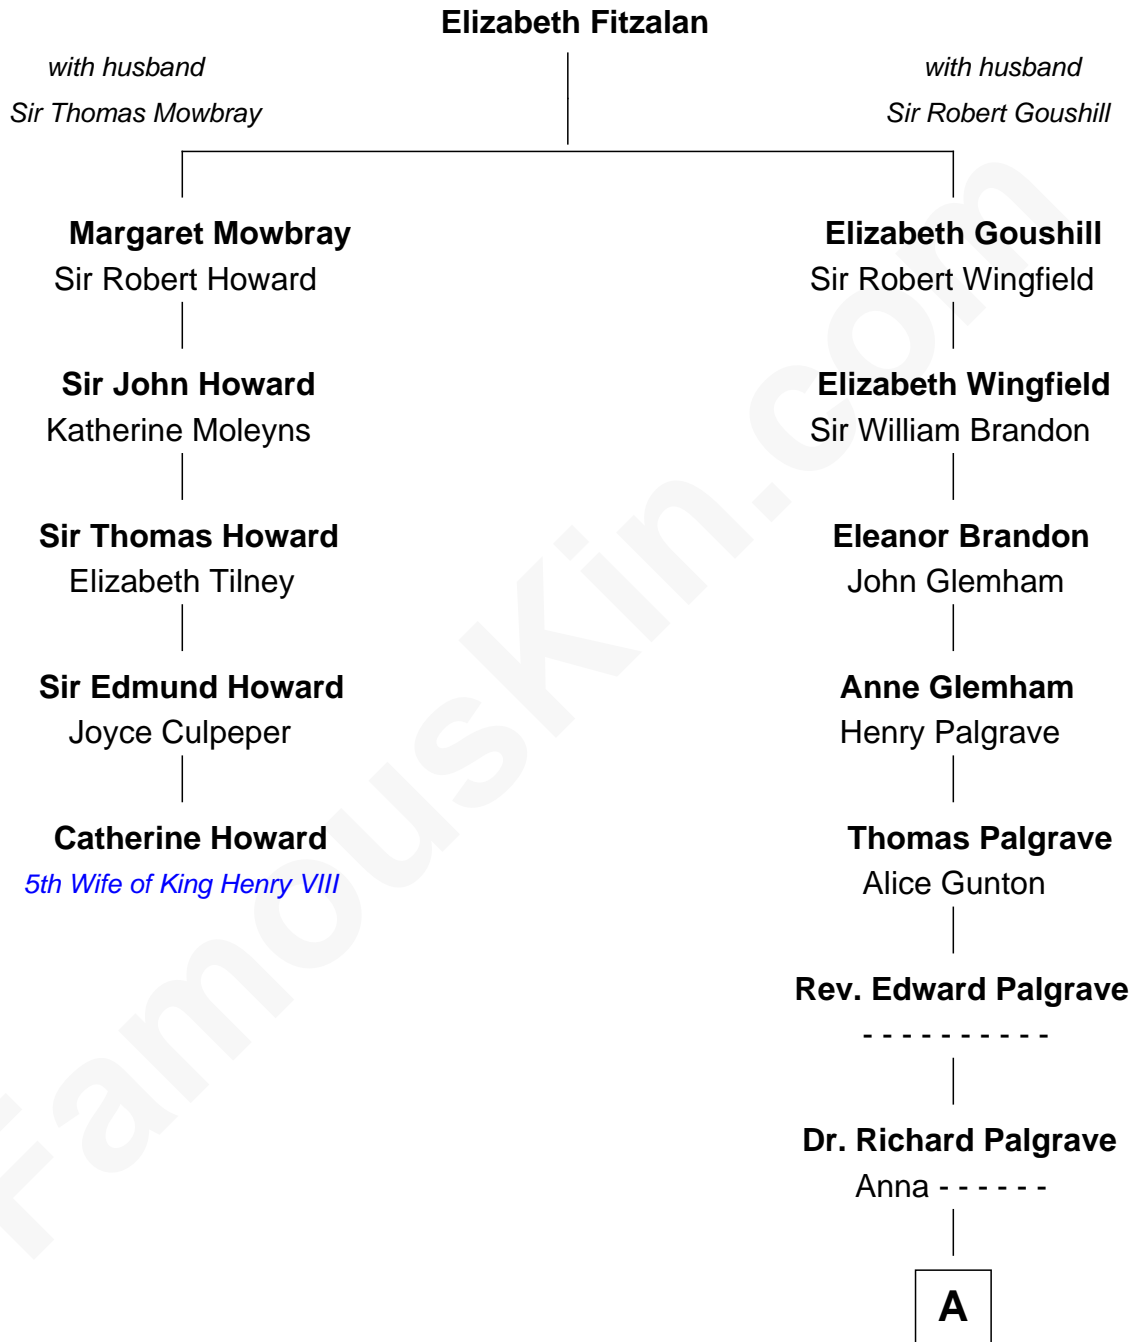

# FamousKin.com Relationship Chart of

**Catherine Howard**

*5th Wife of King Henry VIII*

4th cousin 11 times removed of

**Franklin D. Roosevelt**

*32nd U.S. President*

**A**

**Sarah Palgrave**

Dr. John Alcock

**Joanna Alcock**

Ephraim Hunt

**Elizabeth Hunt**

Lemuel Pope

**Mercy Pope**

Caleb Church

**Joseph Church**