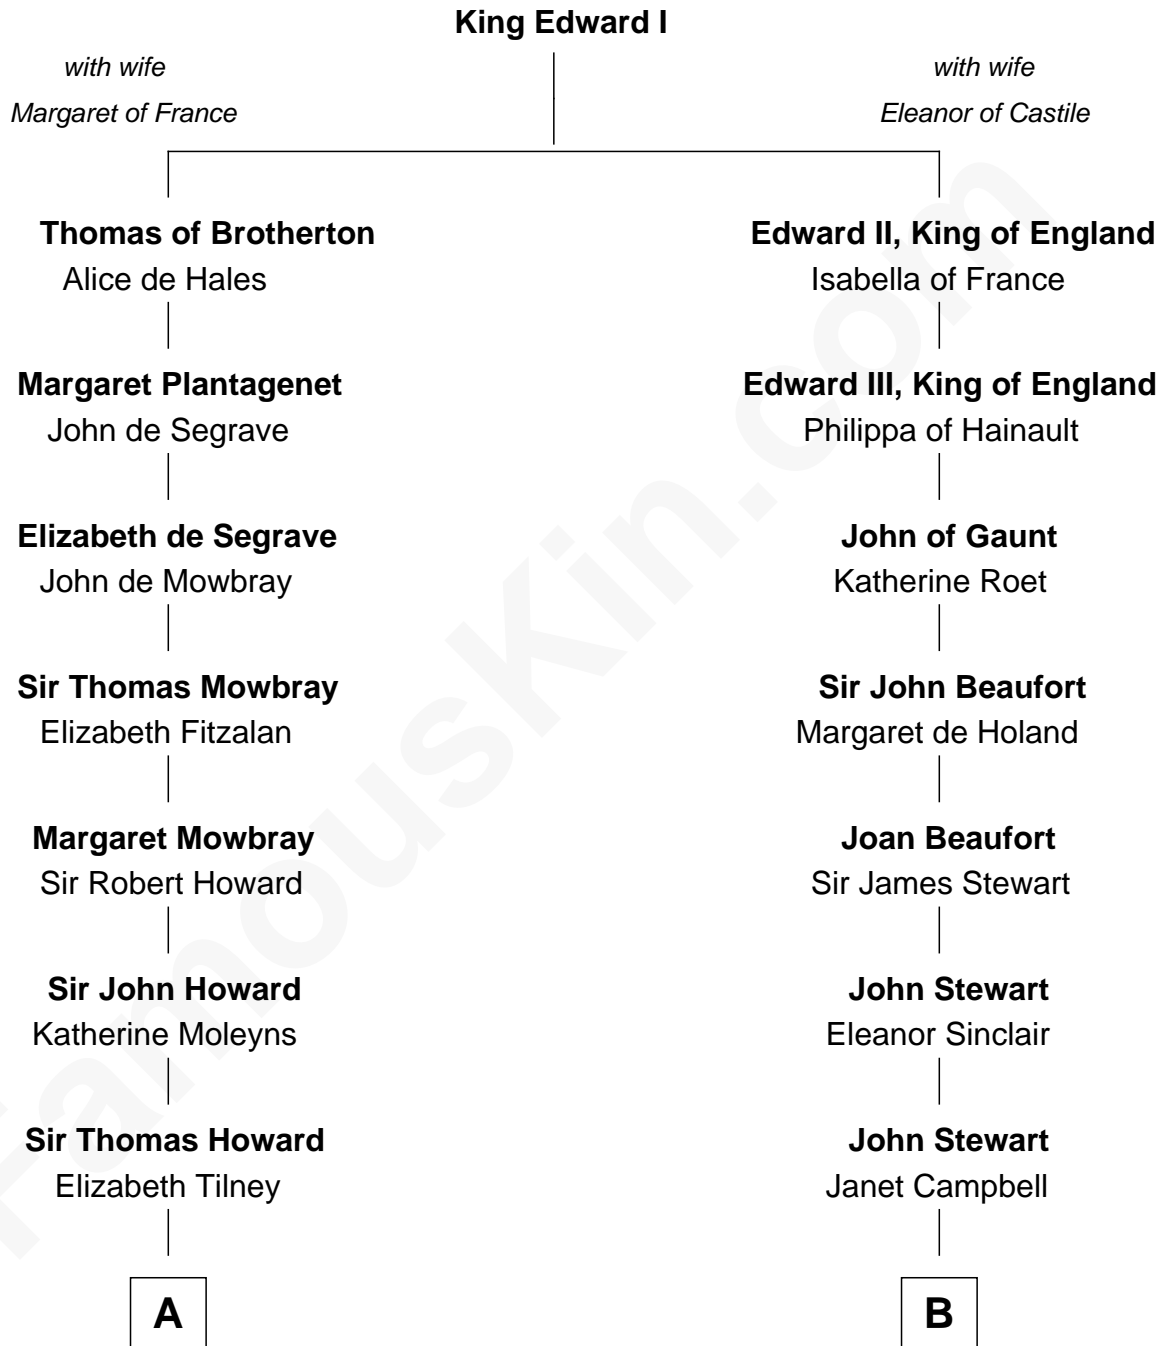

FamousKin.com Relationship Chart of

Catherine Howard

5th Wife of King Henry VIII

8th cousin 11 times removed of

Eleanor Roosevelt

First Lady of President Franklin D. Roosevelt

C

Martha Bulloch
Theodore Roosevelt

Elliott Roosevelt
Anna Rebecca Hall

Eleanor Roosevelt
First Lady of Franklin Roosevelt

FamousKin.com