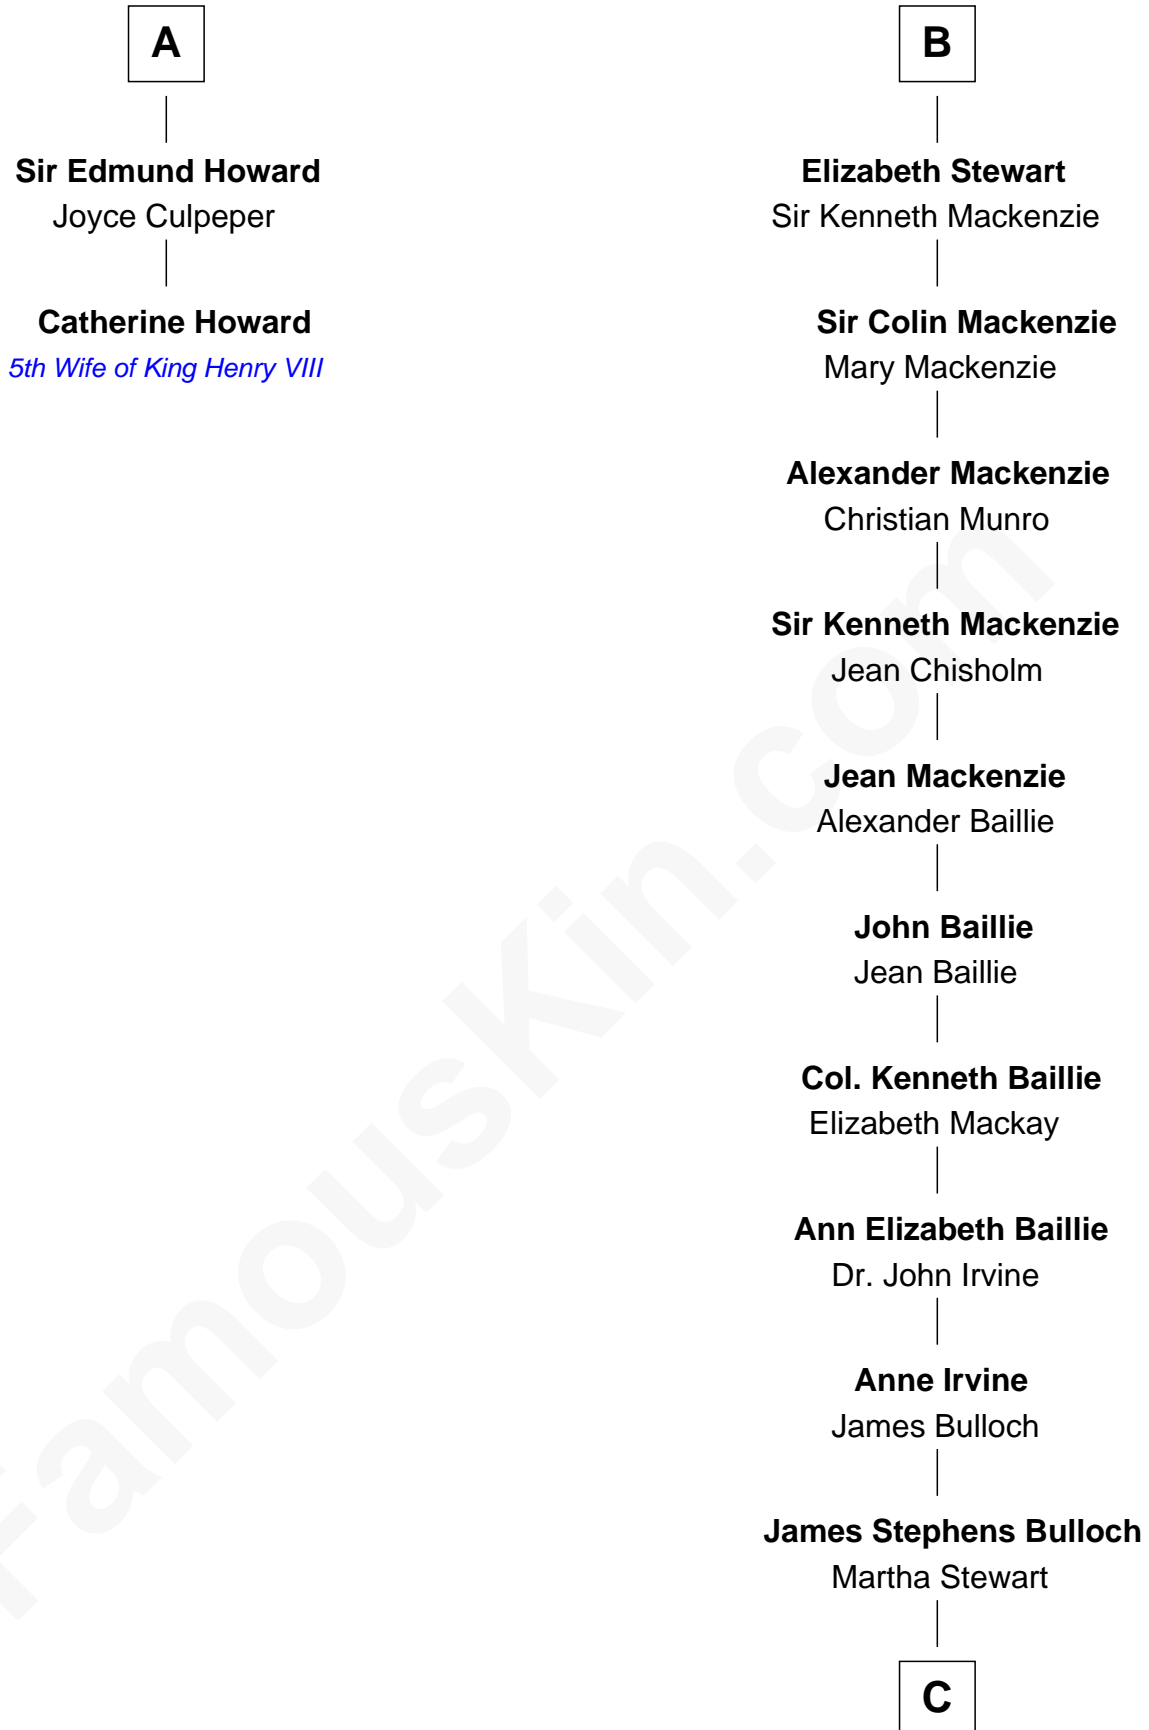

FamousKin.com Relationship Chart of

Catherine Howard

5th Wife of King Henry VIII

8th cousin 11 times removed of

Eleanor Roosevelt

First Lady of President Franklin D. Roosevelt

C

Martha Bulloch
Theodore Roosevelt

Elliott Roosevelt
Anna Rebecca Hall

Eleanor Roosevelt
First Lady of Franklin Roosevelt

FamousKin.com