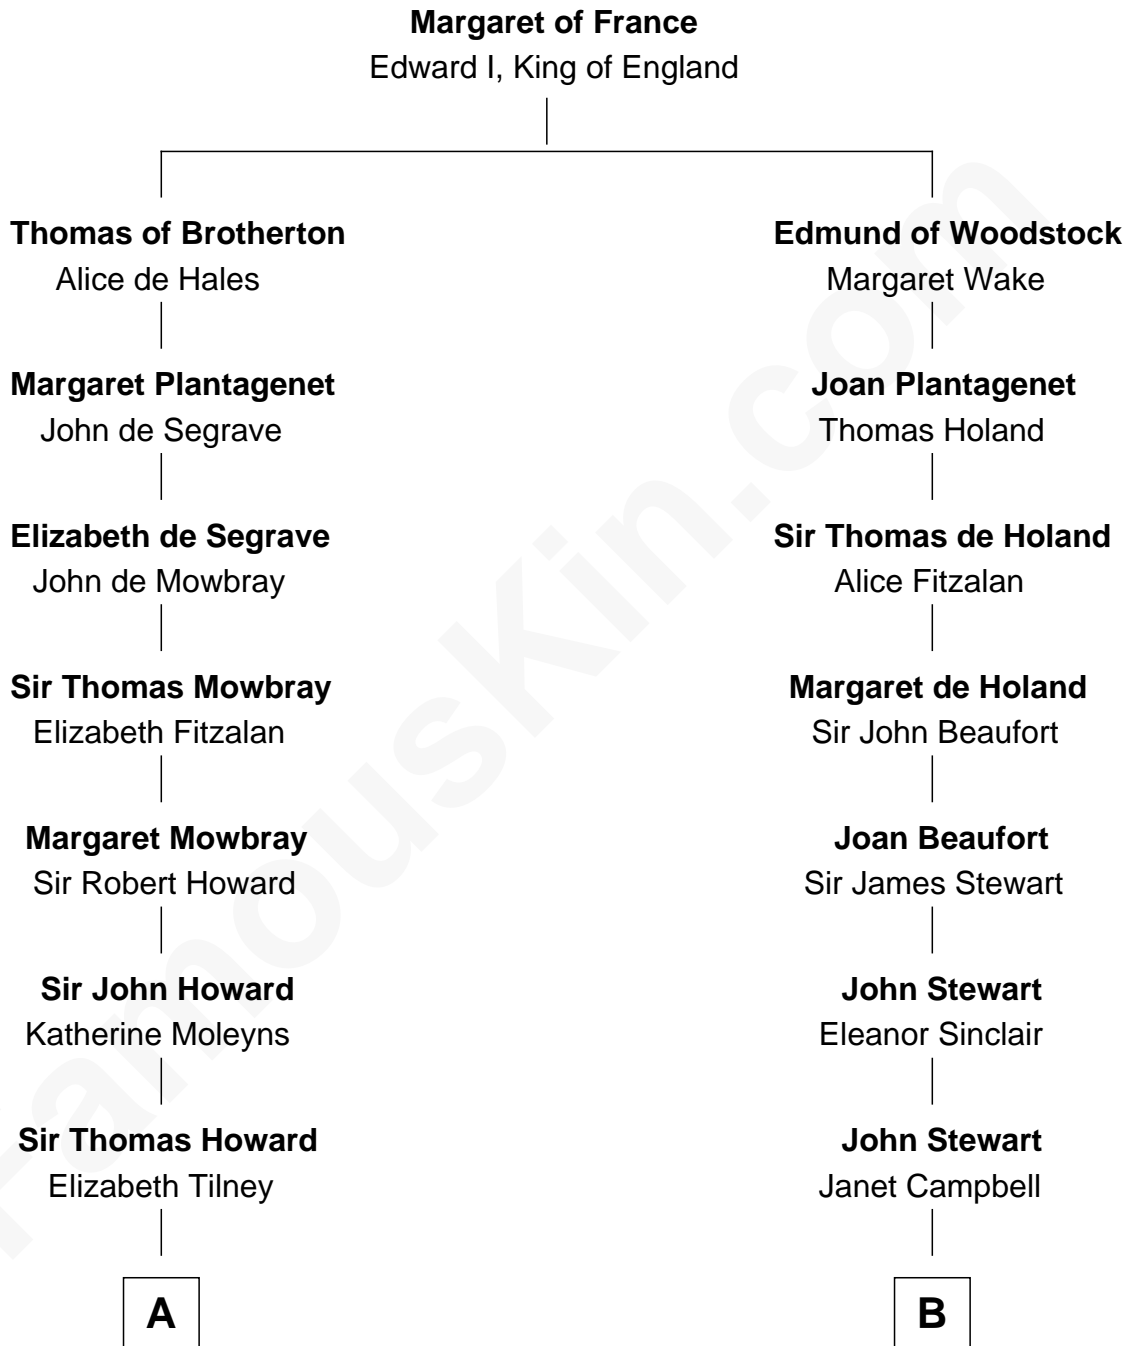

FamousKin.com Relationship Chart of

Catherine Howard

5th Wife of King Henry VIII

8th cousin 11 times removed of

Eleanor Roosevelt

First Lady of President Franklin D. Roosevelt

C

Martha Bulloch
Theodore Roosevelt

Elliott Roosevelt
Anna Rebecca Hall

Eleanor Roosevelt
First Lady of Franklin Roosevelt

FamousKin.com