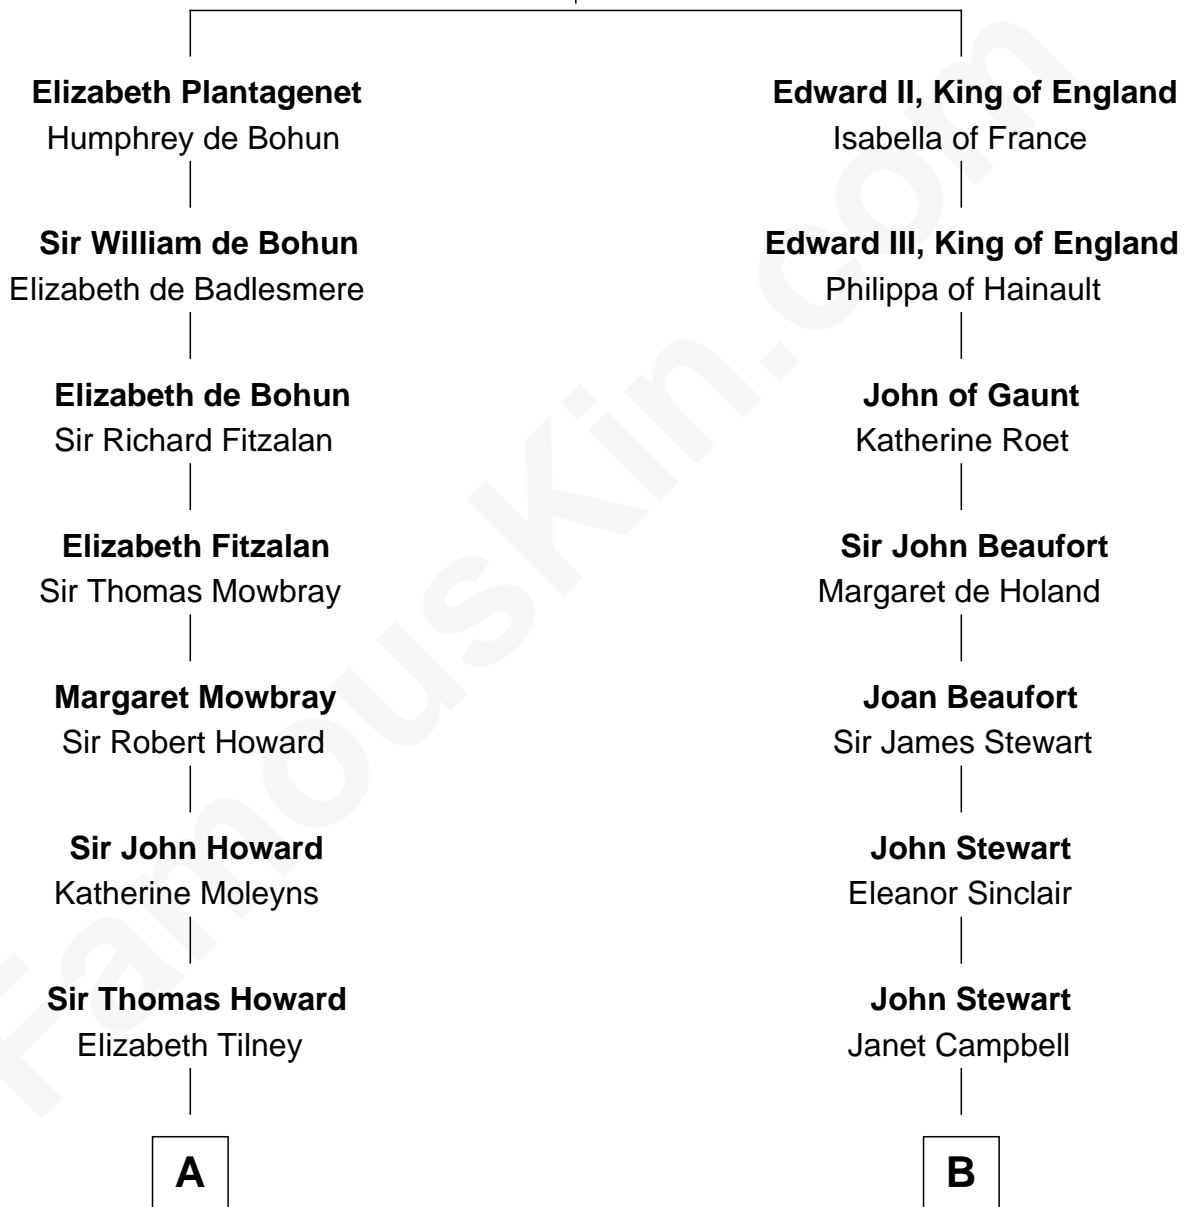

FamousKin.com Relationship Chart of

Catherine Howard

5th Wife of King Henry VIII

8th cousin 10 times removed of

Theodore Roosevelt

26th U.S. President

Eleanor of Castile
Edward I, King of England

C

Martha Bulloch
Theodore Roosevelt

Theodore Roosevelt
26th U.S. President

FamousKin.com