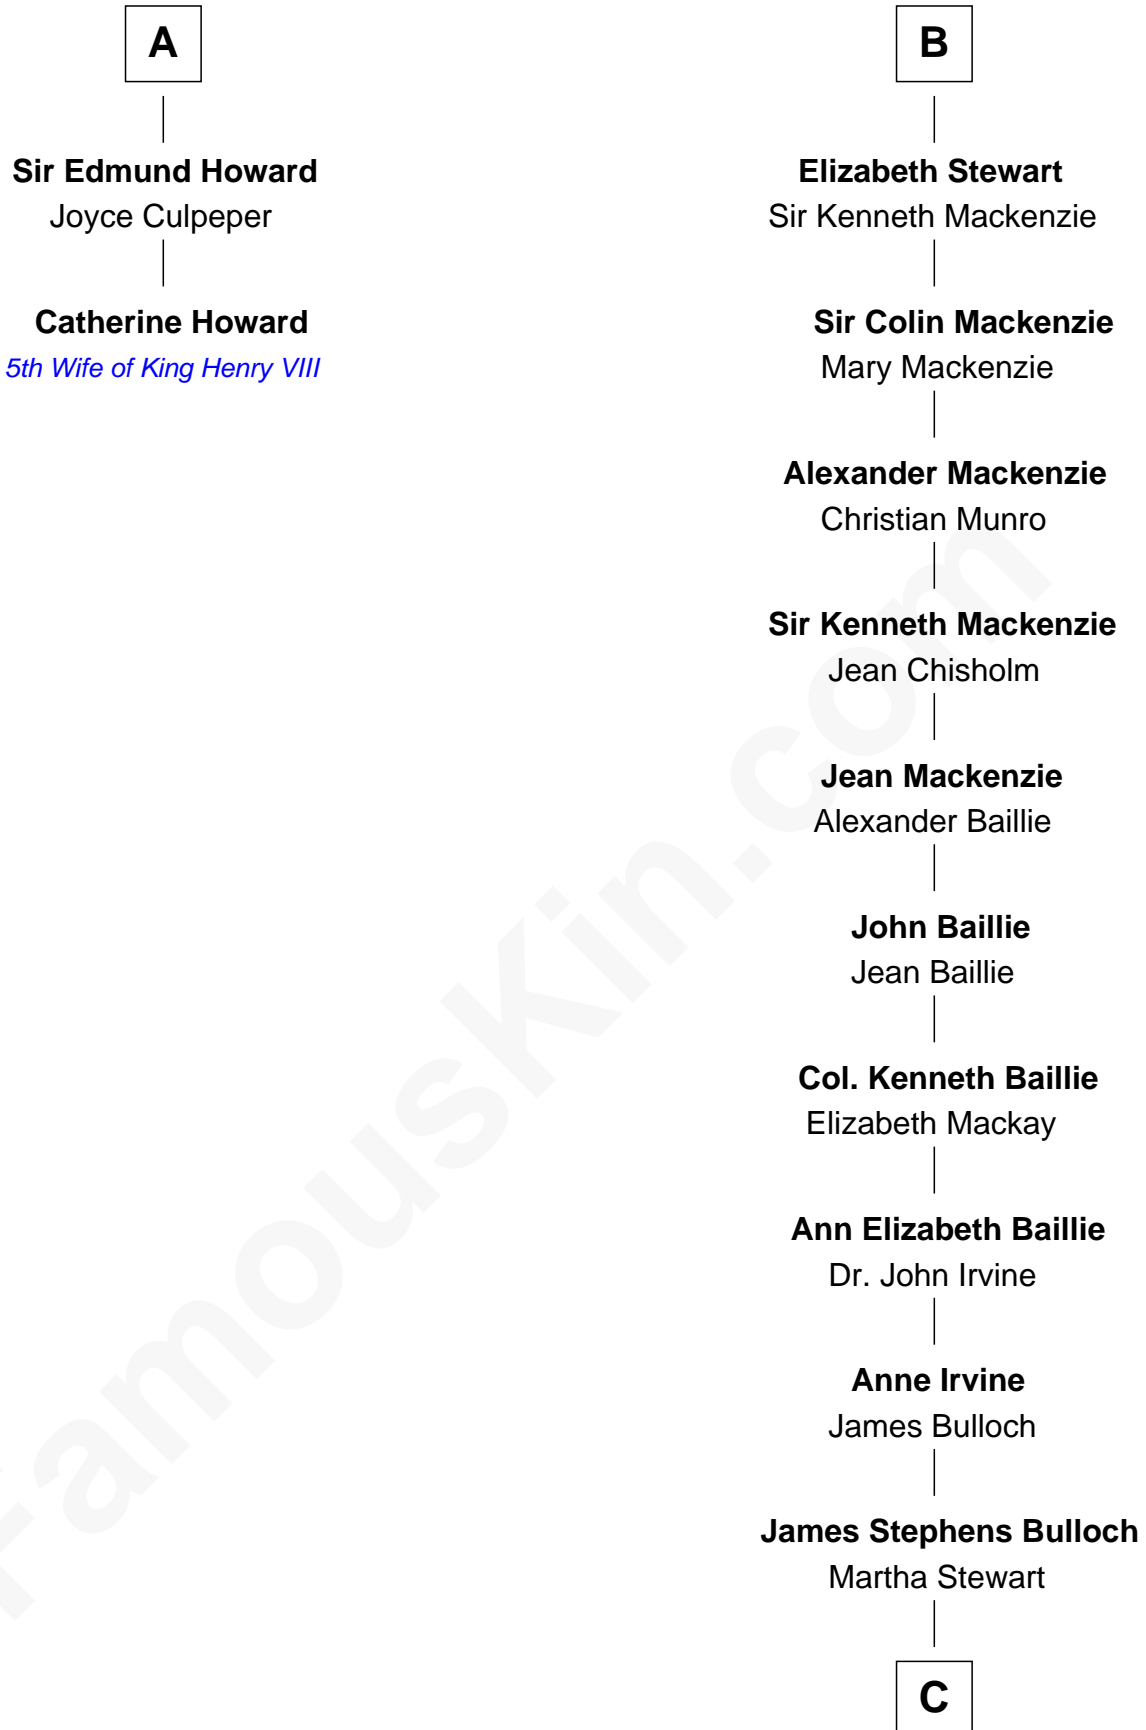

FamousKin.com Relationship Chart of

Catherine Howard

5th Wife of King Henry VIII

8th cousin 10 times removed of

Theodore Roosevelt

26th U.S. President

Eleanor of Castile
Edward I, King of England

C

Martha Bulloch
Theodore Roosevelt

Theodore Roosevelt
26th U.S. President

FamousKin.com