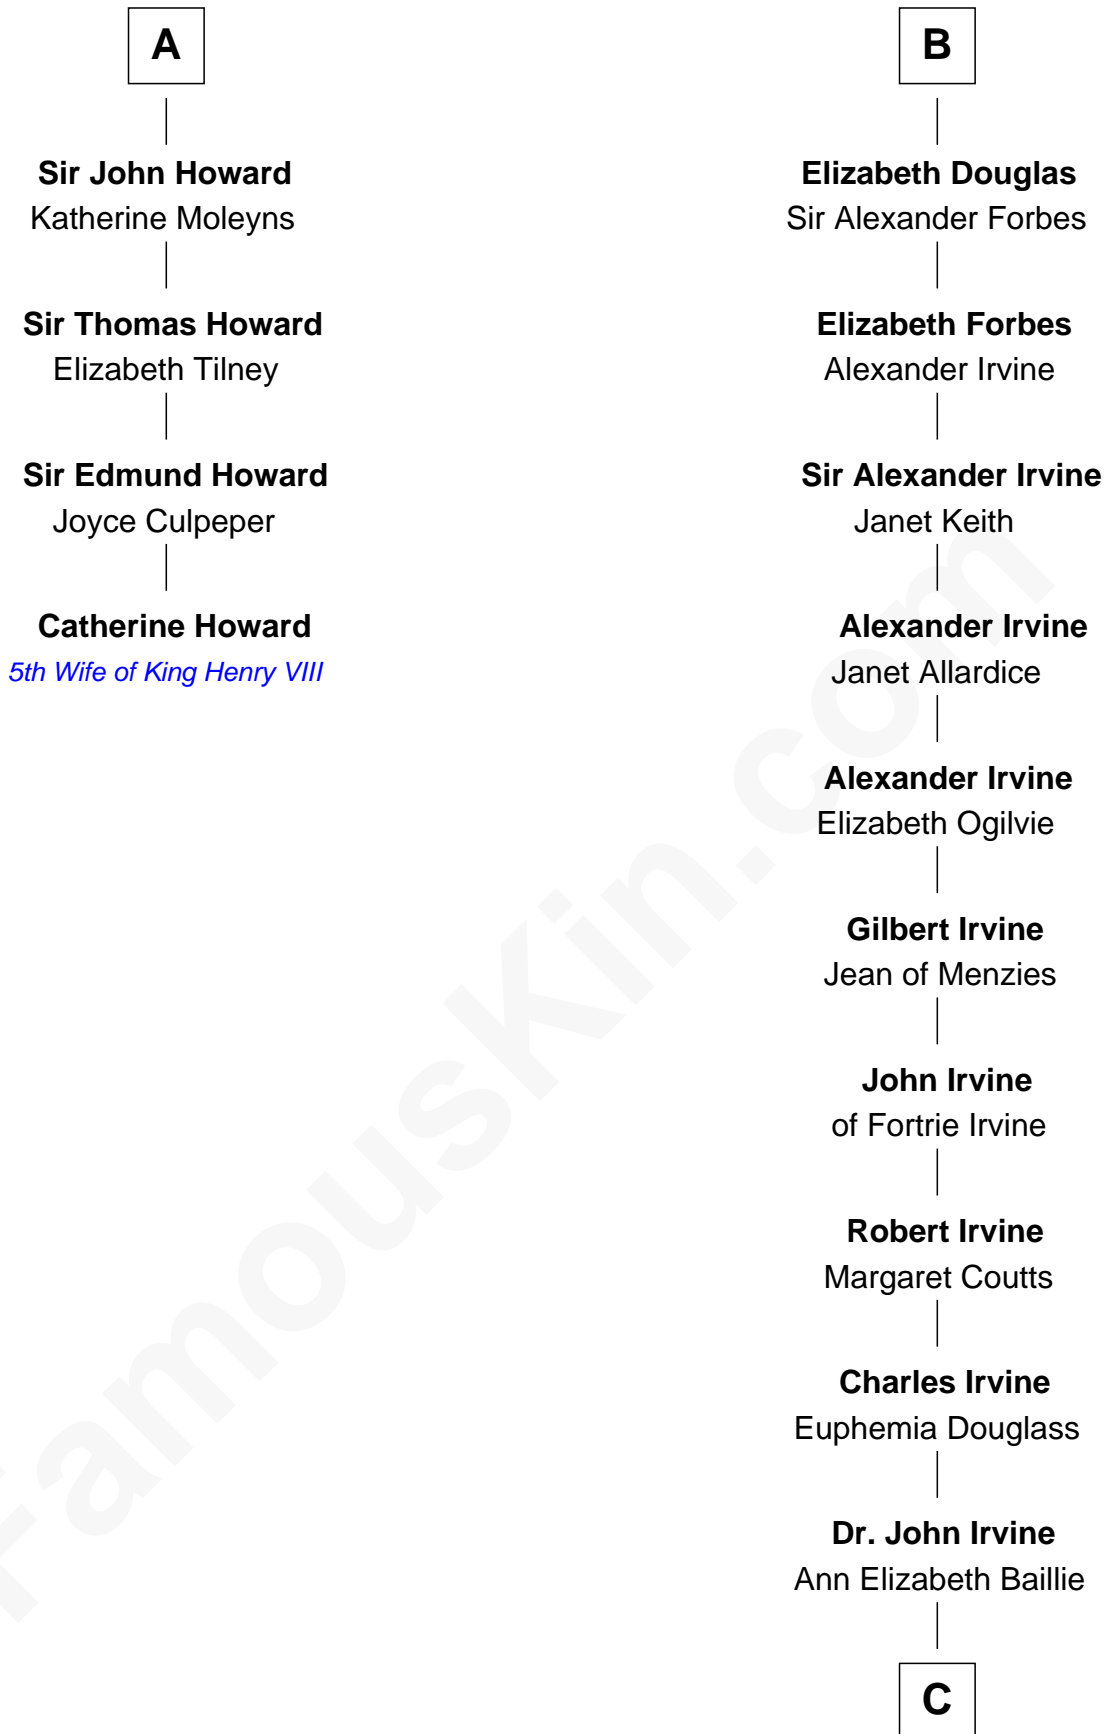

FamousKin.com Relationship Chart of

Catherine Howard

5th Wife of King Henry VIII

10th cousin 10 times removed of

Theodore Roosevelt

26th U.S. President

Gilbert de Clare

Isabel Marshal

Elizabeth Mure

Robert III, King of Scotland

Anabella Drummond

Mary Stewart

George Douglas

B

C

Anne Irvine

James Bulloch

James Stephens Bulloch

Martha Stewart

Martha Bulloch

Theodore Roosevelt

Theodore Roosevelt

26th U.S. President

FamousKin.com