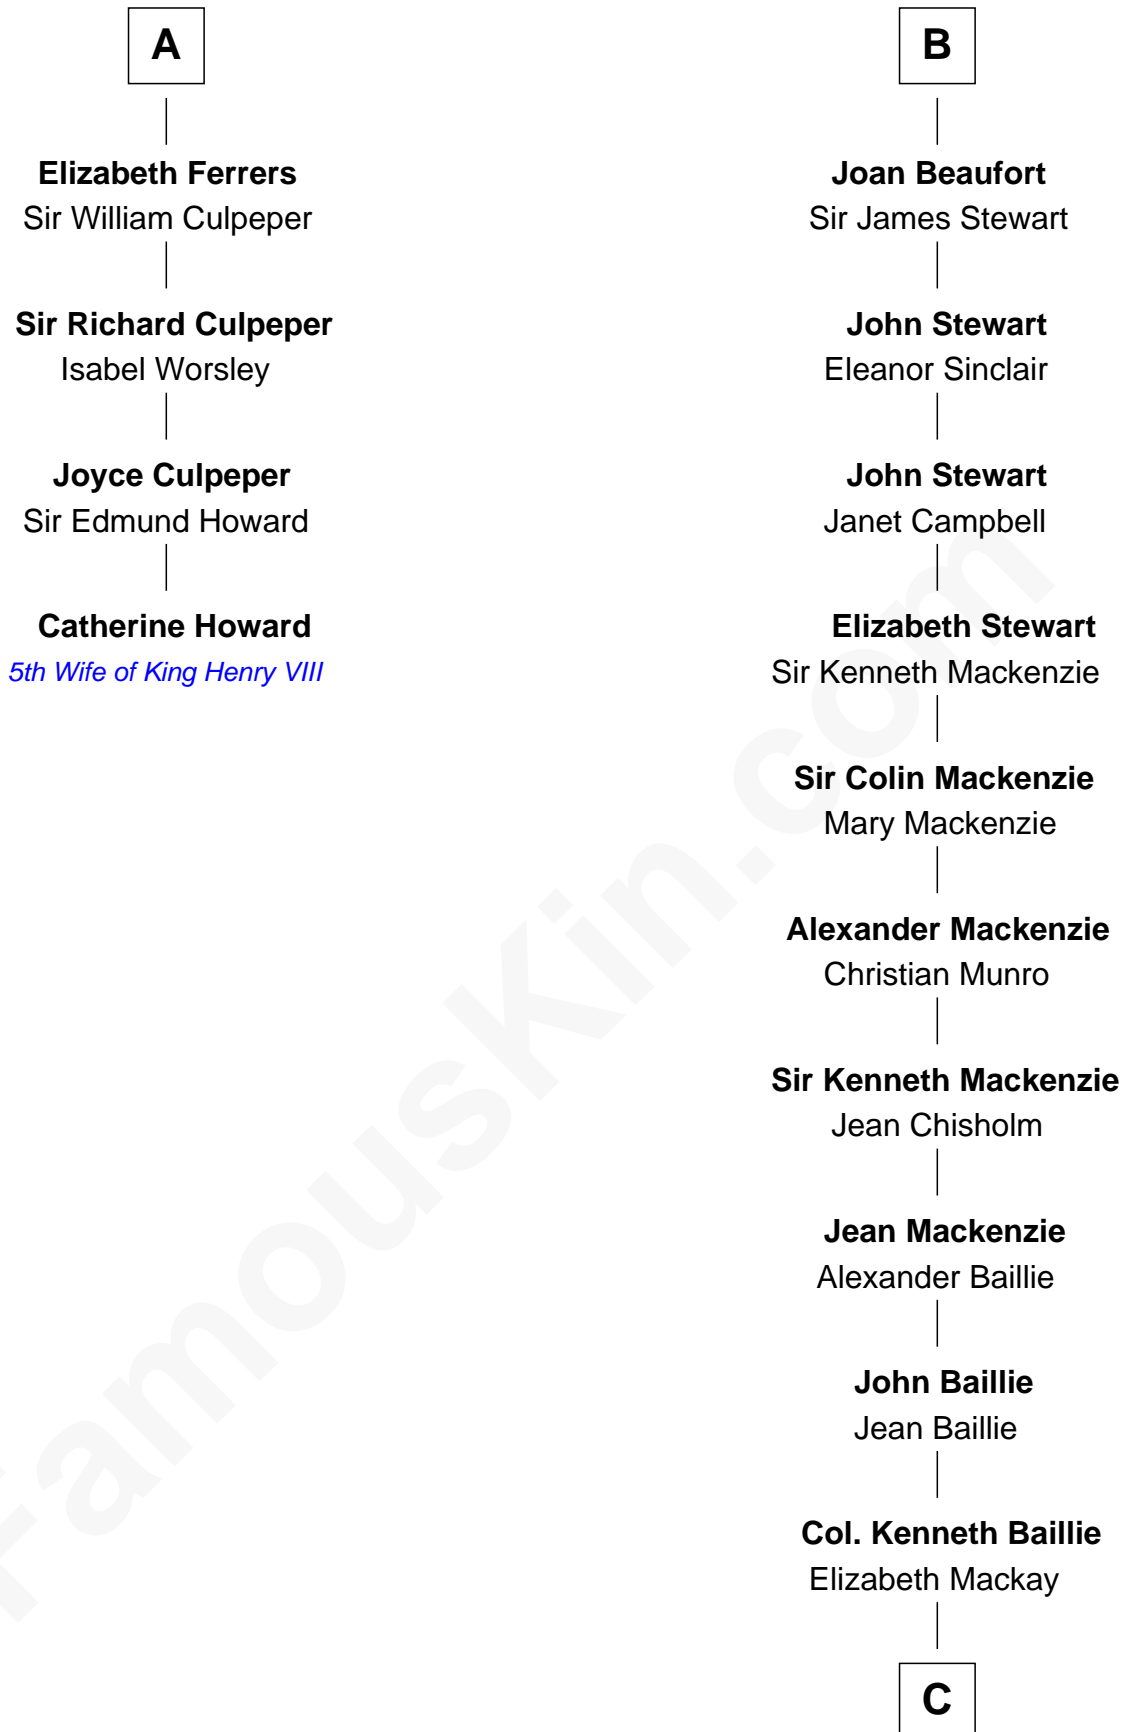

FamousKin.com Relationship Chart of

Catherine Howard

5th Wife of King Henry VIII

10th cousin 11 times removed of

Theodore Roosevelt

26th U.S. President

Sir Roger de Quincy

Helen of Galloway

Joan Plantagenet

Sir Thomas de Holand

Alice Fitzalan

Margaret de Holand

Sir John Beaufort

B

C

Ann Elizabeth Baillie

Dr. John Irvine

Anne Irvine

James Bulloch

James Stephens Bulloch

Martha Stewart

Martha Bulloch

Theodore Roosevelt

Theodore Roosevelt

26th U.S. President

FamousKin.com