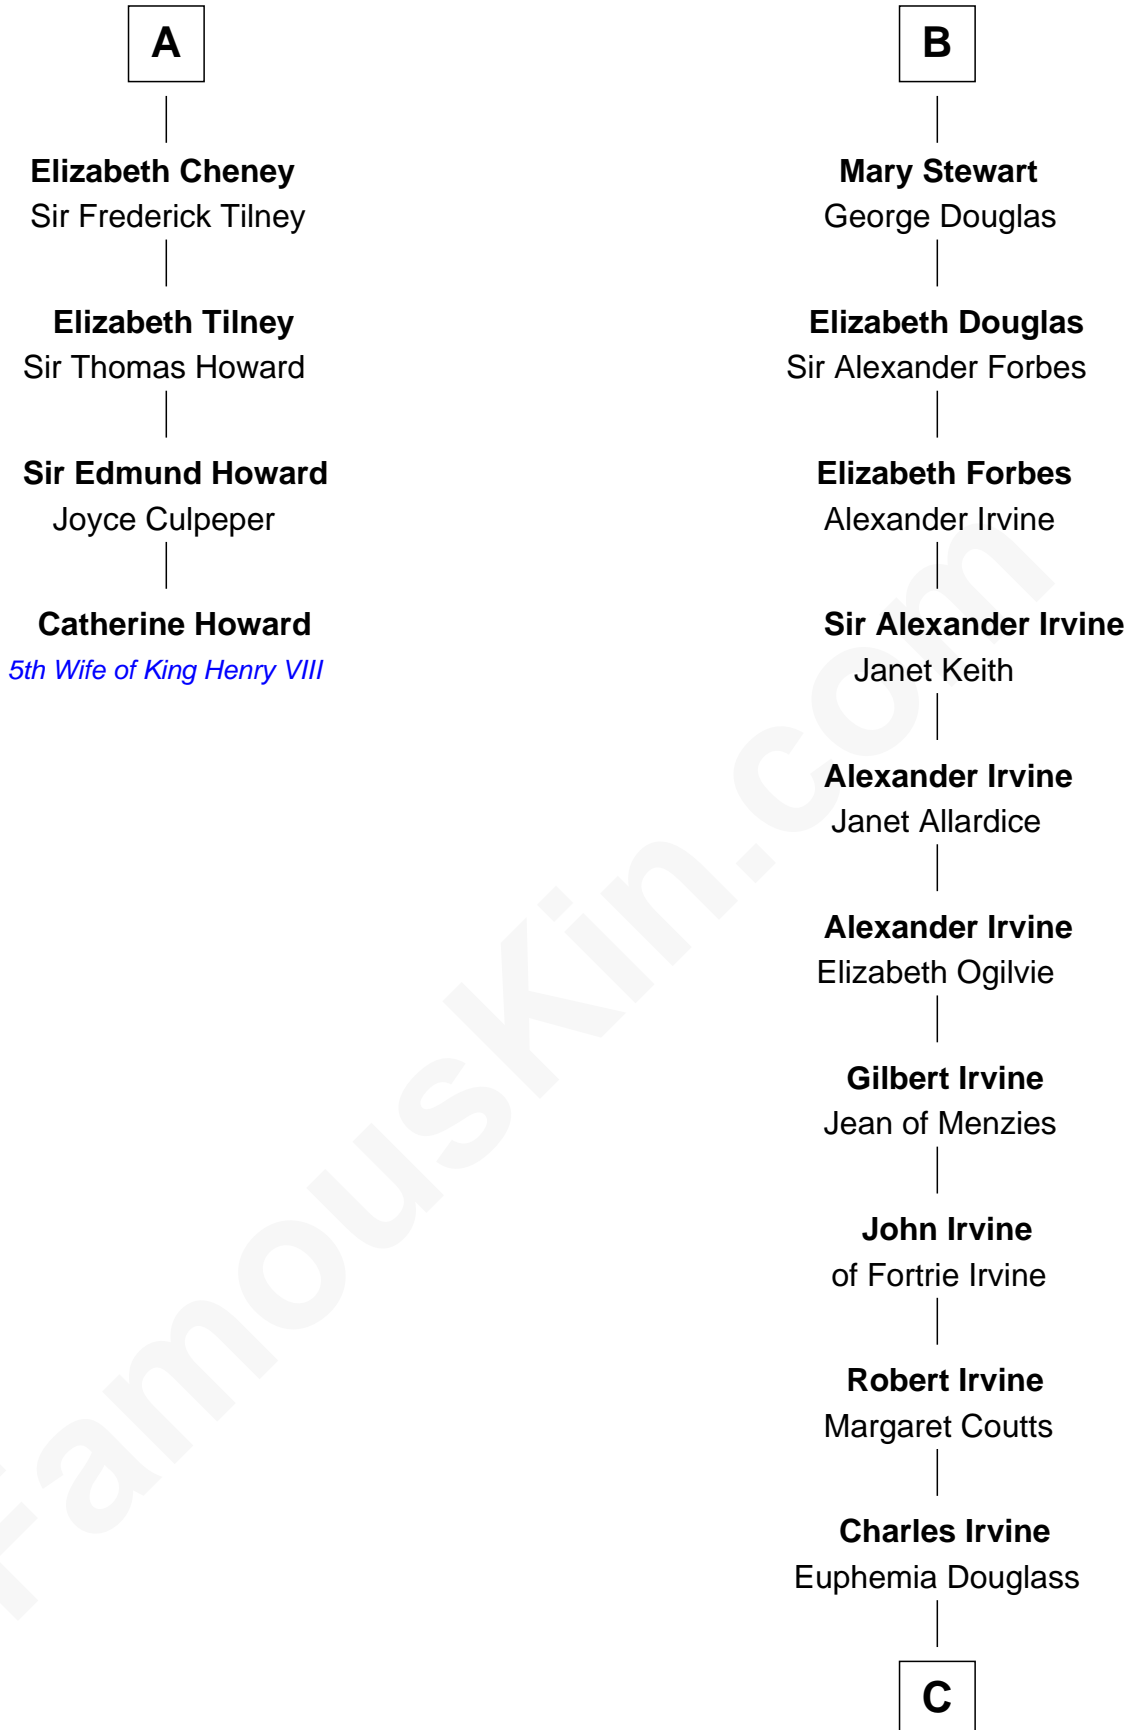

FamousKin.com Relationship Chart of

Catherine Howard

5th Wife of King Henry VIII

10th cousin 11 times removed of

Theodore Roosevelt

26th U.S. President

David of Huntingdon

Maud of Chester

C

Dr. John Irvine

Ann Elizabeth Baillie

Anne Irvine

James Bulloch

James Stephens Bulloch

Martha Stewart

Martha Bulloch

Theodore Roosevelt

Theodore Roosevelt

26th U.S. President

FamousKin.com