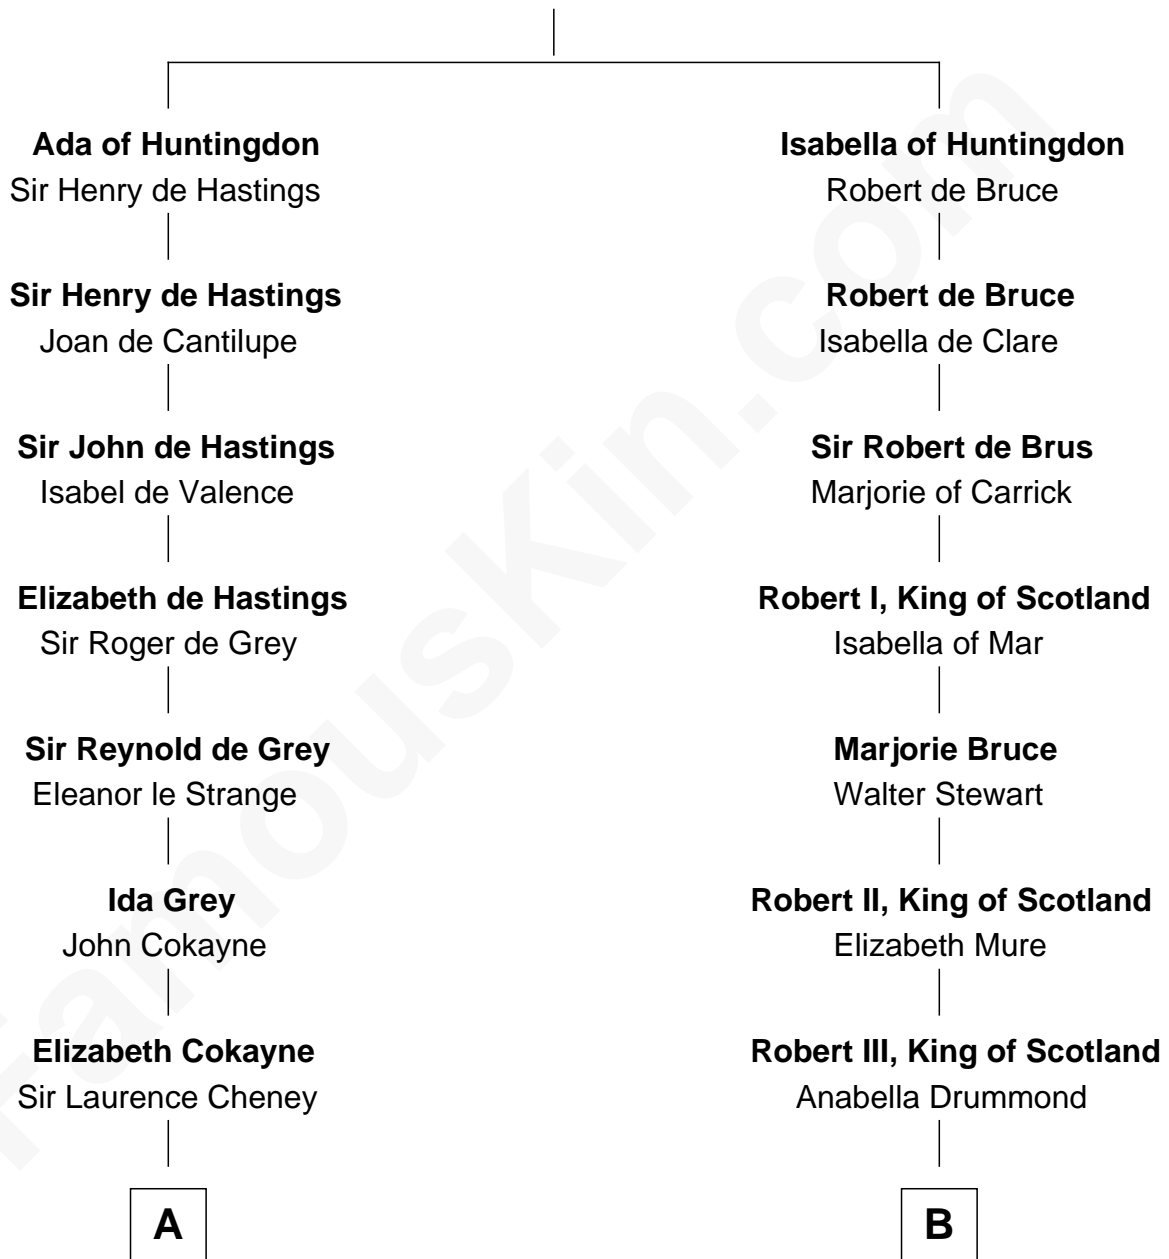

FamousKin.com Relationship Chart of

Catherine Howard

5th Wife of King Henry VIII

10th cousin 11 times removed of

Theodore Roosevelt

26th U.S. President

David of Huntingdon

Maud of Chester

C

Dr. John Irvine

Ann Elizabeth Baillie

Anne Irvine

James Bulloch

James Stephens Bulloch

Martha Stewart

Martha Bulloch

Theodore Roosevelt

Theodore Roosevelt

26th U.S. President

FamousKin.com