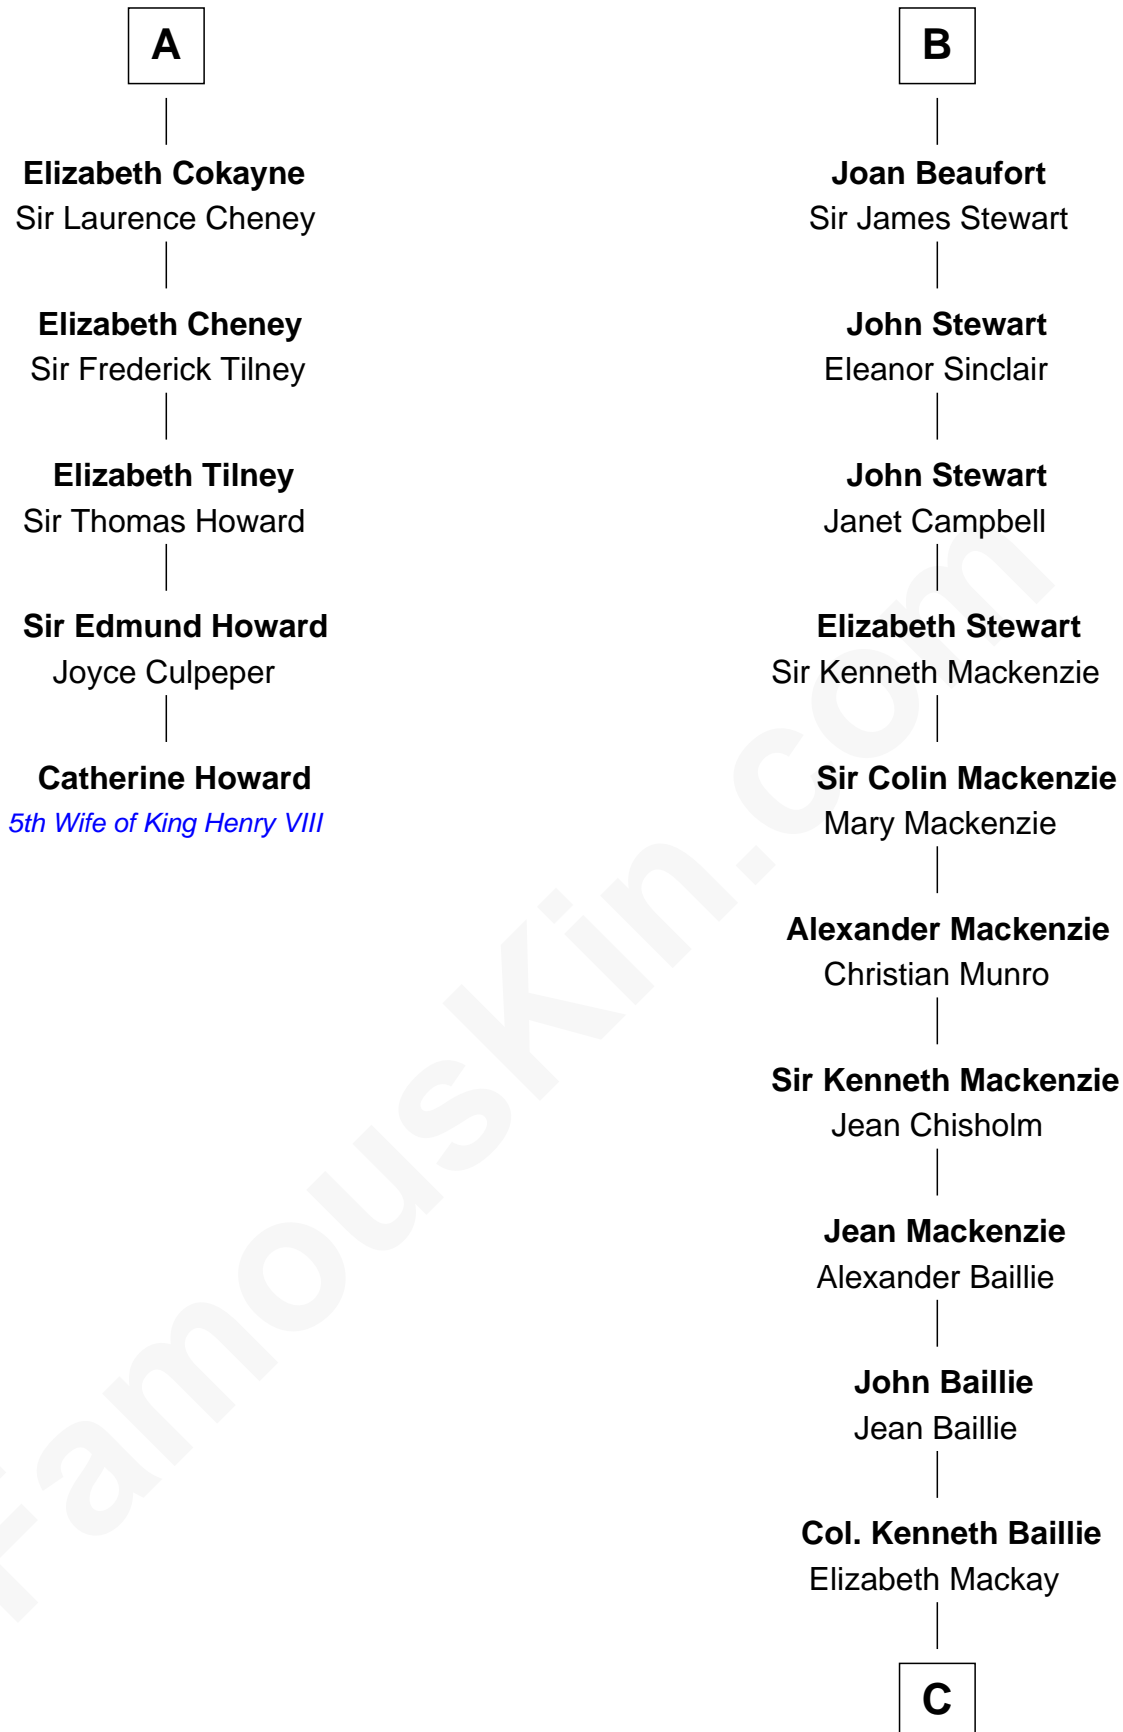

FamousKin.com Relationship Chart of

Catherine Howard

5th Wife of King Henry VIII

11th cousin 10 times removed of

Theodore Roosevelt

26th U.S. President

Sir William Longespee

Ela of Salisbury

Theodore Roosevelt

Theodore Roosevelt

26th U.S. President

FamousKin.com