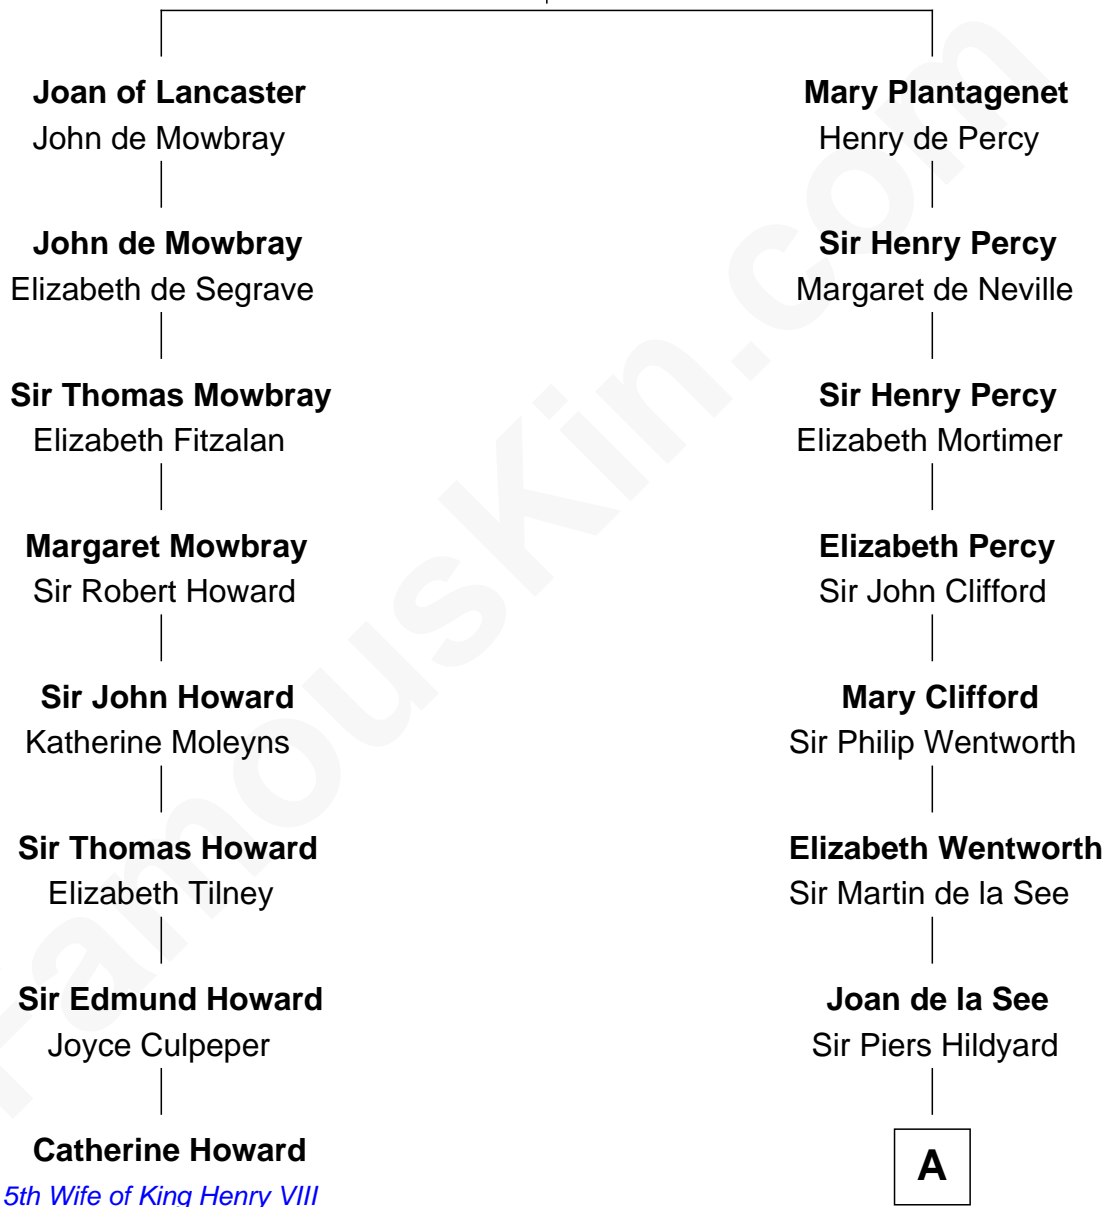

FamousKin.com

Relationship Chart of

Catherine Howard

5th Wife of King Henry VIII

7th cousin 13 times removed of

Alice (Lee) Roosevelt

First Wife of President Theodore Roosevelt

Henry Plantagenet
Maud de Chaworth

A

Isabel Hildyard

Ralph Legard

Joan Ledgard

Richard Skepper

Edward Skepper

Mary Robinson

Rev. William Skepper