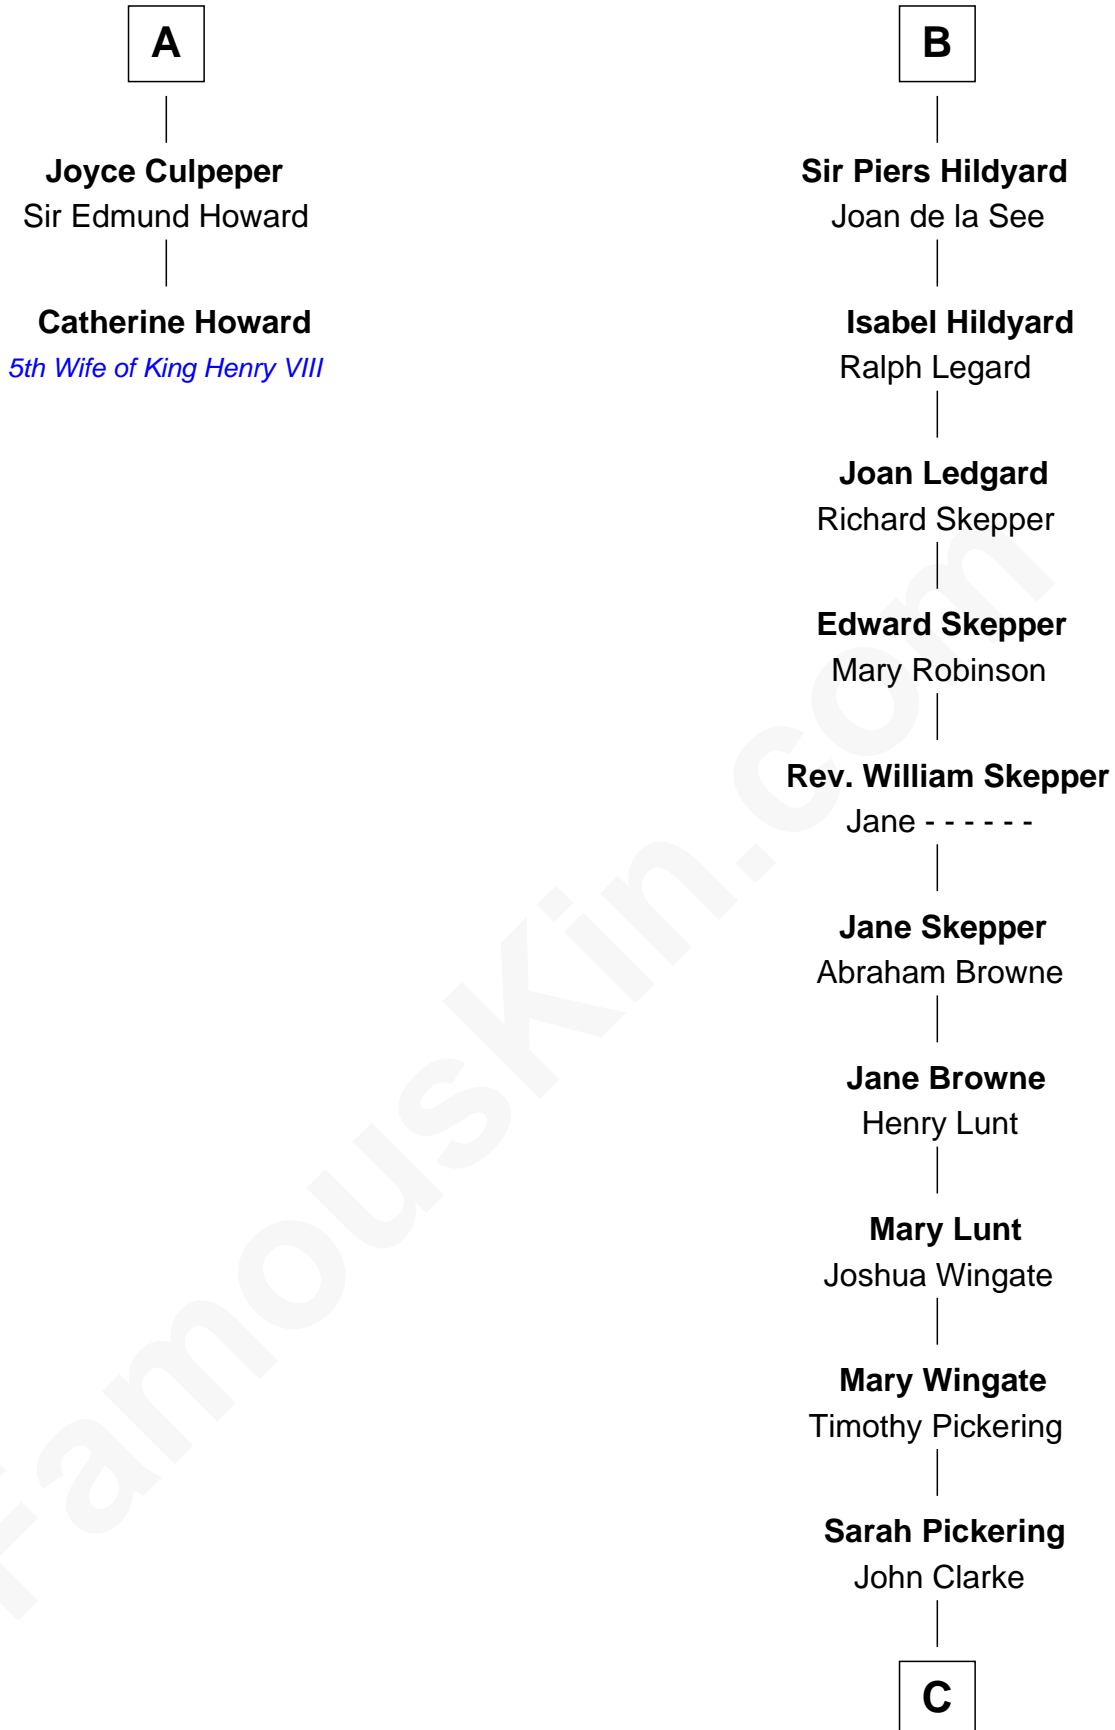

FamousKin.com

Relationship Chart of

Catherine Howard

5th Wife of King Henry VIII

8th cousin 13 times removed of

Alice (Lee) Roosevelt

First Wife of President Theodore Roosevelt

C

Nancy Clarke

Francis Cabot

Mary Ann Cabot

Nathaniel Cabot Lee

John Clarke Lee

Harriet Paine Rose

George Cabot Lee

Caroline Watts Haskell