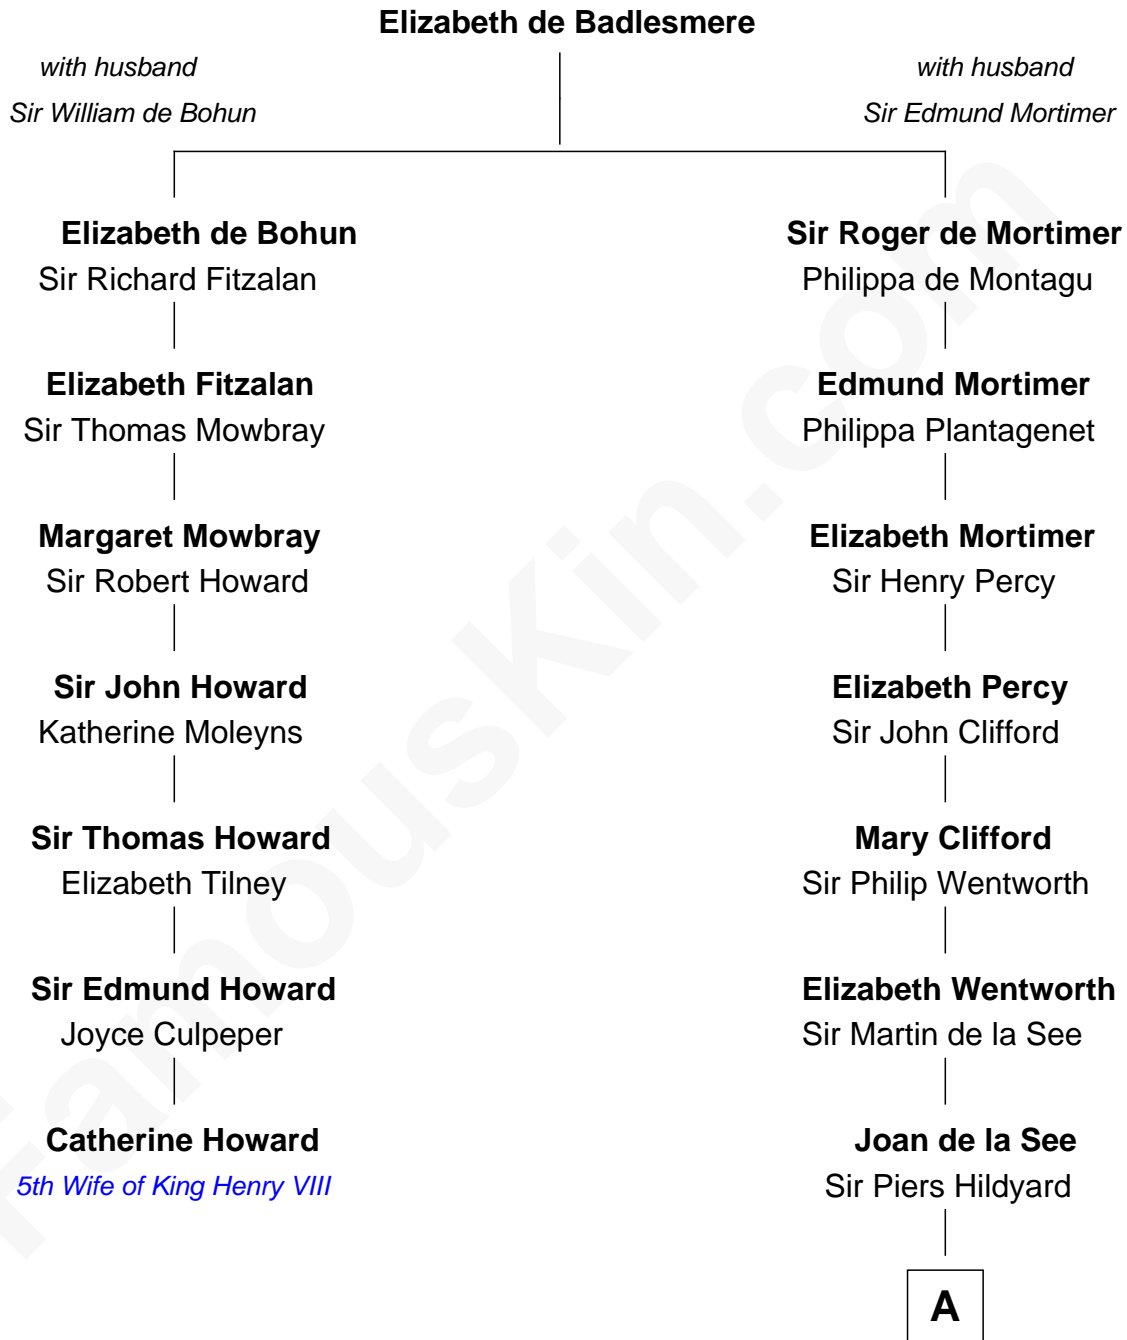

FamousKin.com

Relationship Chart of

Catherine Howard

5th Wife of King Henry VIII

6th cousin 14 times removed of

Alice (Lee) Roosevelt

First Wife of President Theodore Roosevelt

A

Isabel Hildyard

Ralph Legard

Joan Ledgard

Richard Skepper

Edward Skepper

Mary Robinson

Rev. William Skepper

Jane - - - - -