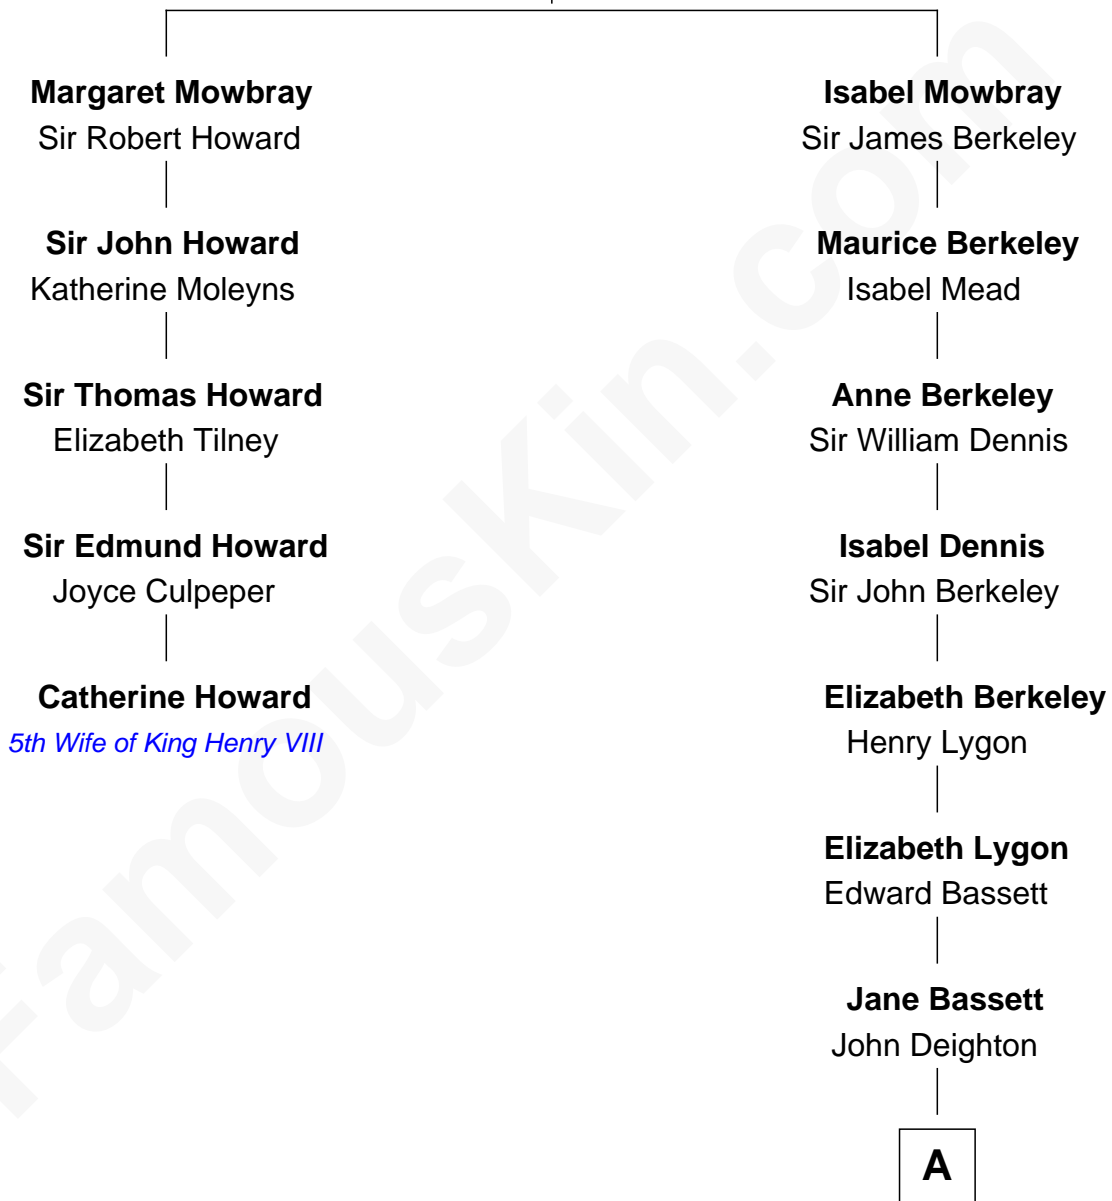

FamousKin.com

Relationship Chart of

Catherine Howard

5th Wife of King Henry VIII

4th cousin 14 times removed of

James Taylor
Singer-Songwriter

Sir Thomas Mowbray
Elizabeth Fitzalan

A

Frances Deighton

Richard Williams

Joseph Williams

Elizabeth Watson

Benjamin Williams

Elizabeth Dean

Nathan Williams

Judith White