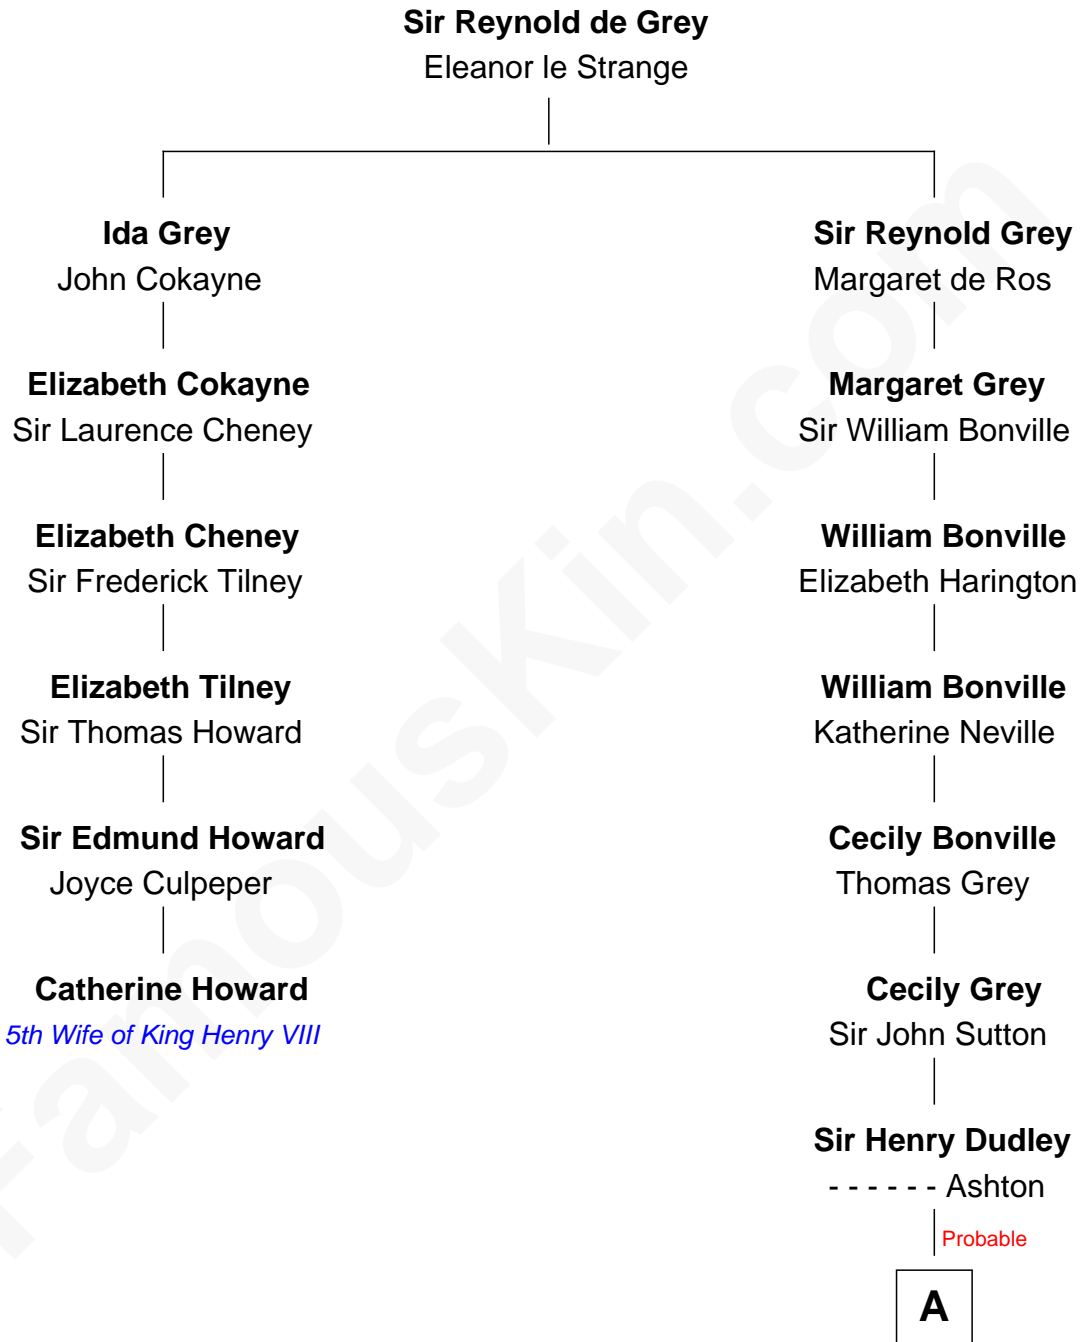

FamousKin.com

Relationship Chart of

Catherine Howard

5th Wife of King Henry VIII

5th cousin 15 times removed of

James Taylor

Singer-Songwriter

A

Roger Dudley
Susanna Thorne

Gov. Thomas Dudley
Dorothy York

Anne Dudley
Gov. Simon Bradstreet

Dudley Bradstreet
Anne Wood

Margaret Bradstreet
Job Tyler

Job Tyler
Elizabeth Parker

Hannah Tyler
Joshua Hardy

Hannah Hardy
Jacob Hardy