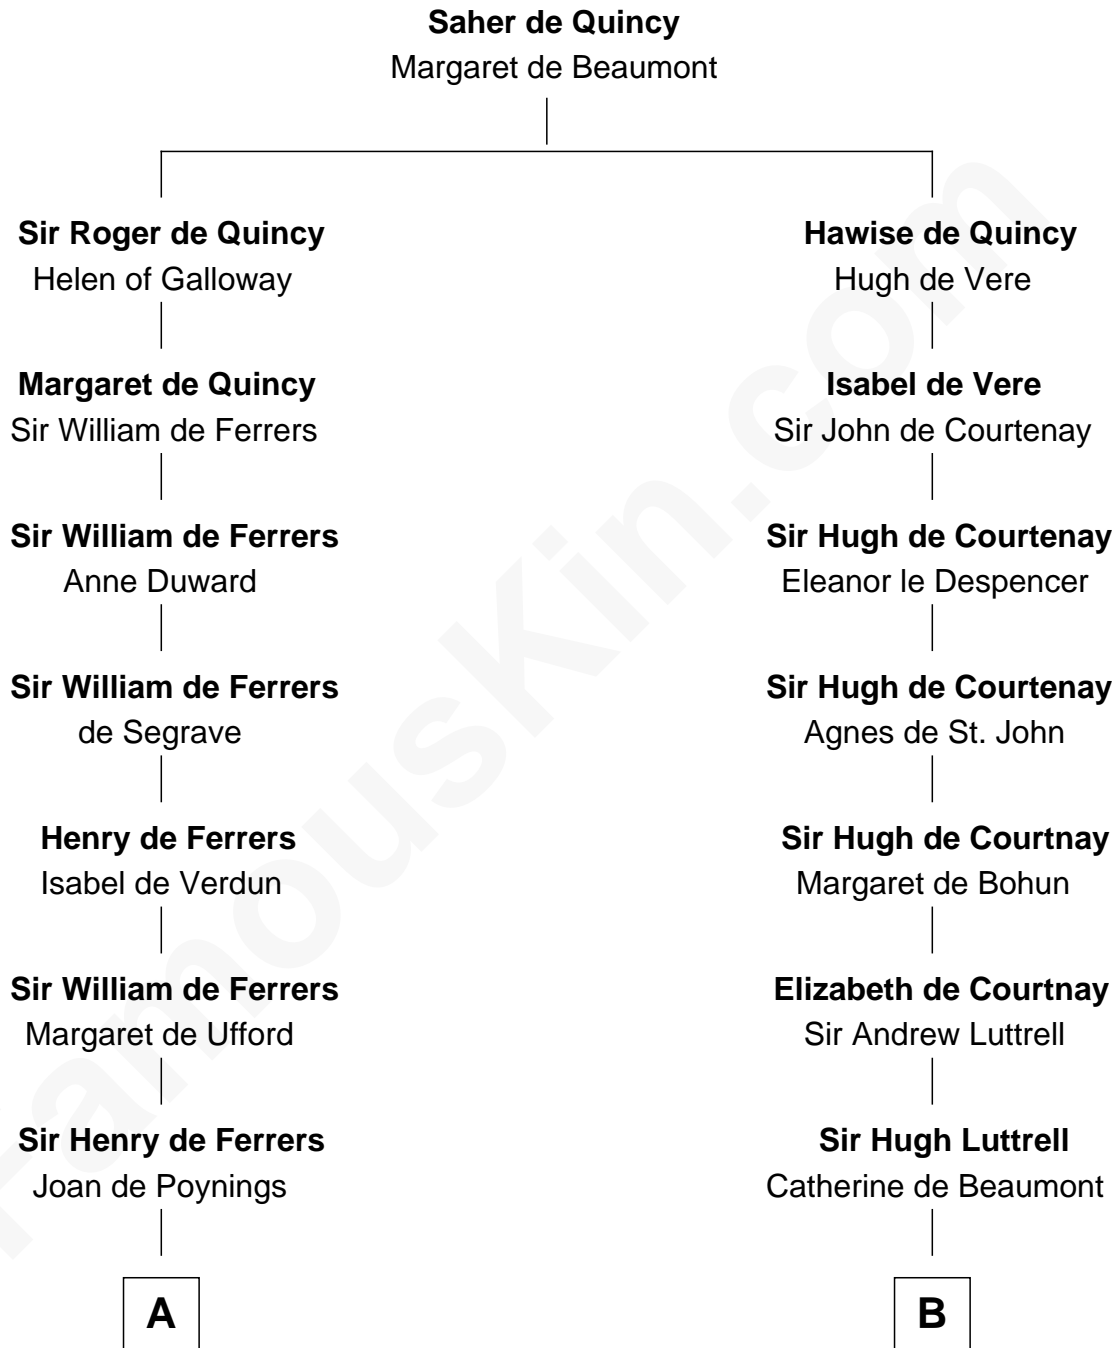

FamousKin.com

Relationship Chart of

Catherine Howard

5th Wife of King Henry VIII

11th cousin 6 times removed of

Carter Braxton

Signer of the Declaration of Independence