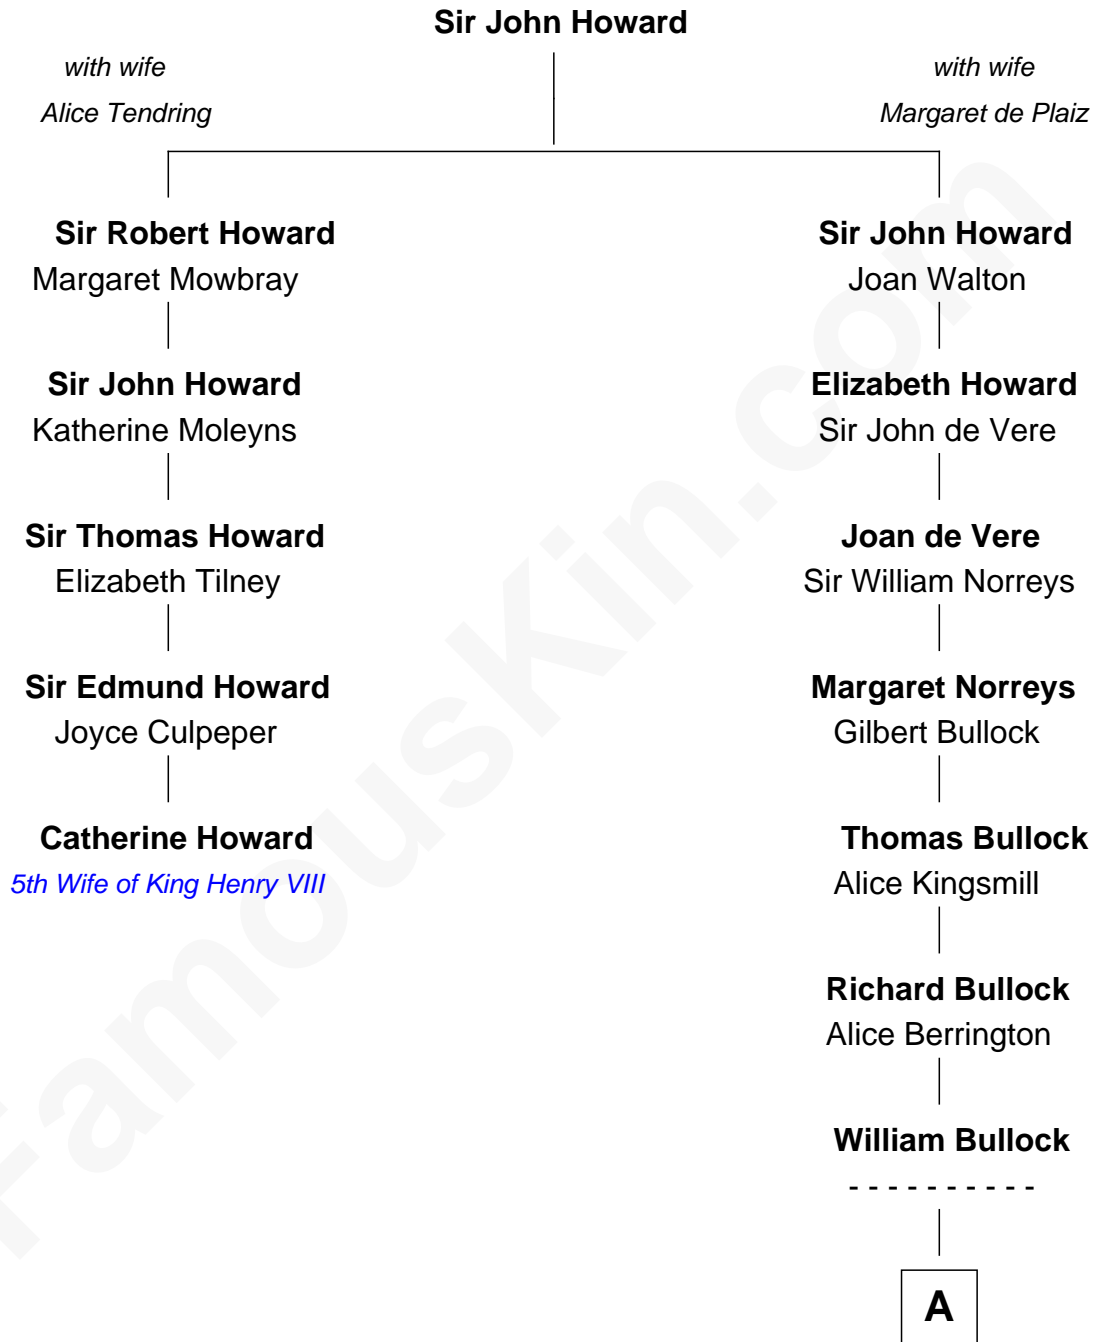

FamousKin.com

Relationship Chart of

Catherine Howard

5th Wife of King Henry VIII

4th cousin 13 times removed of

Bill Weld

68th Governor of Massachusetts

A