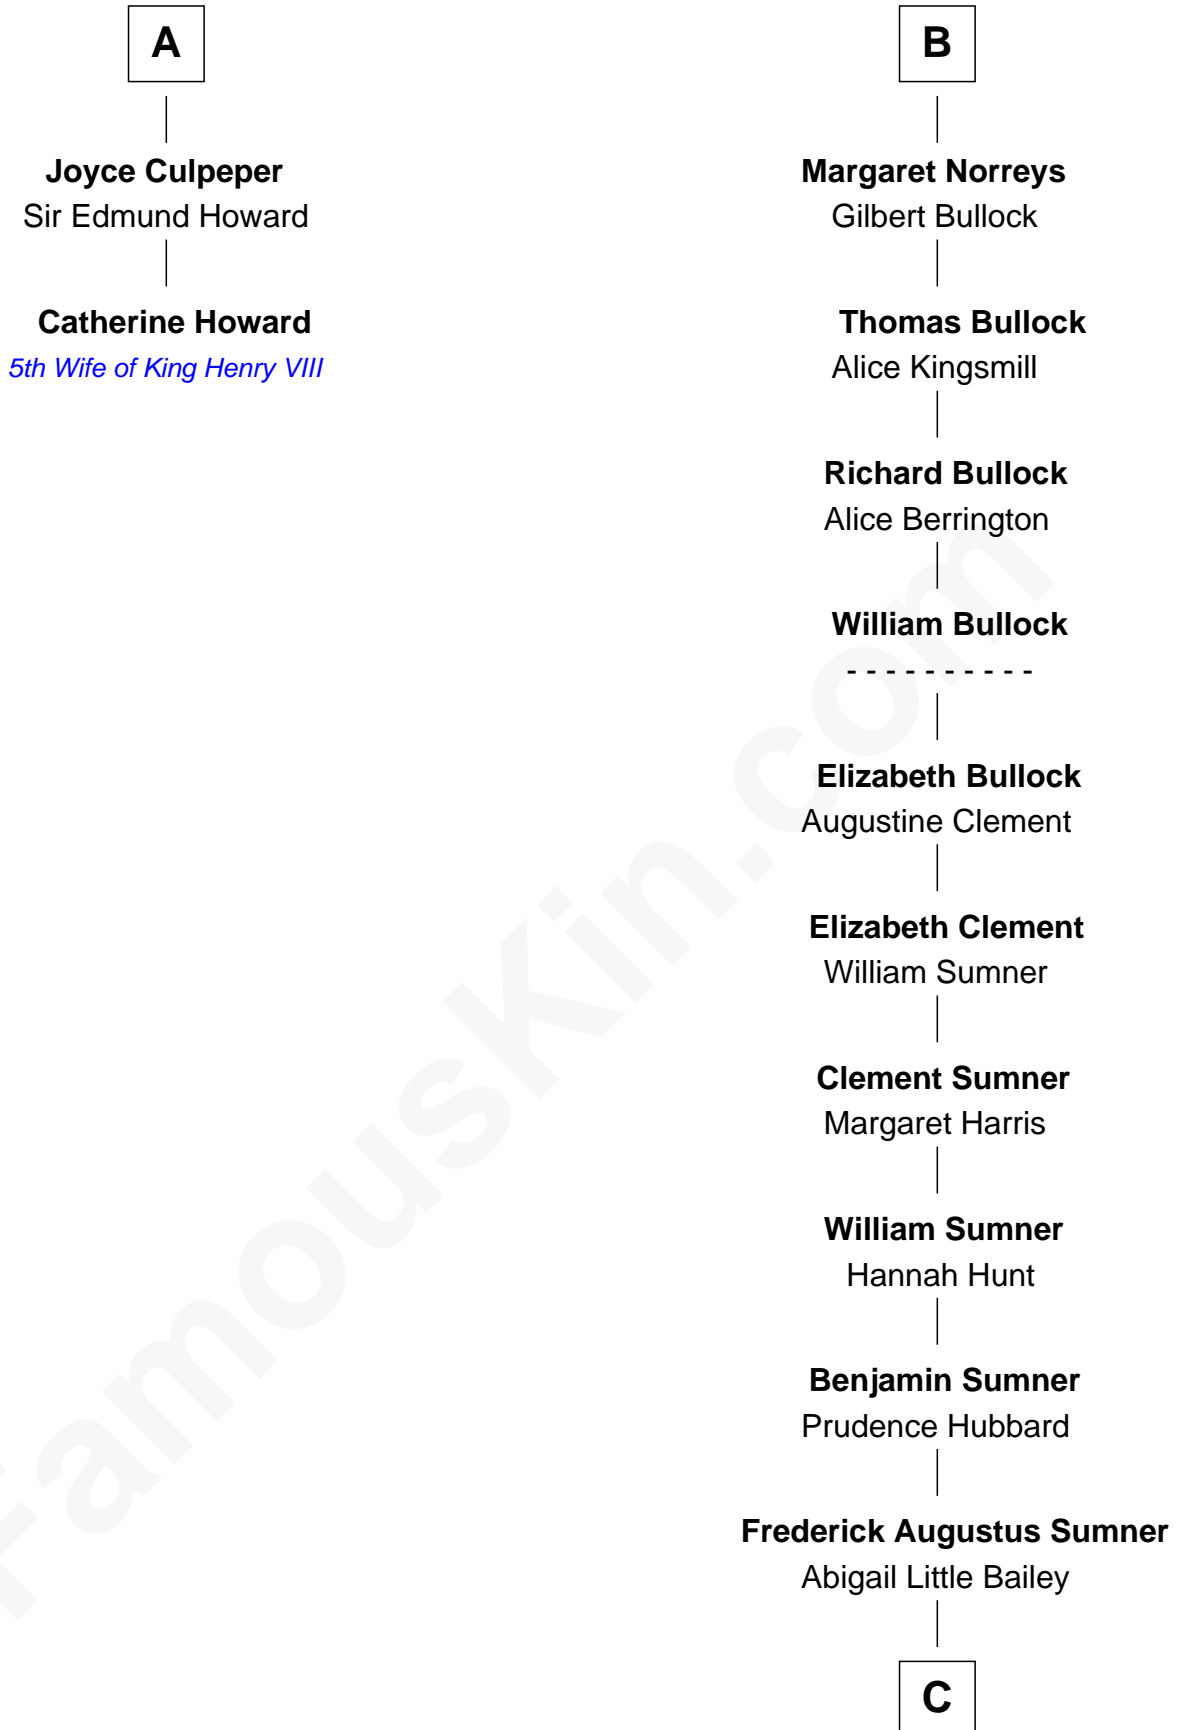

FamousKin.com

Relationship Chart of

Catherine Howard

5th Wife of King Henry VIII

8th cousin 13 times removed of

Bill Weld

68th Governor of Massachusetts

C

Sarah Sumner

Thomas Swan Weld

Dr. Francis Minot Weld

Fanny Elizabeth Bartholomew

Francis Minot Weld

Margaret Low White

David Weld

Mary Blake Nichols