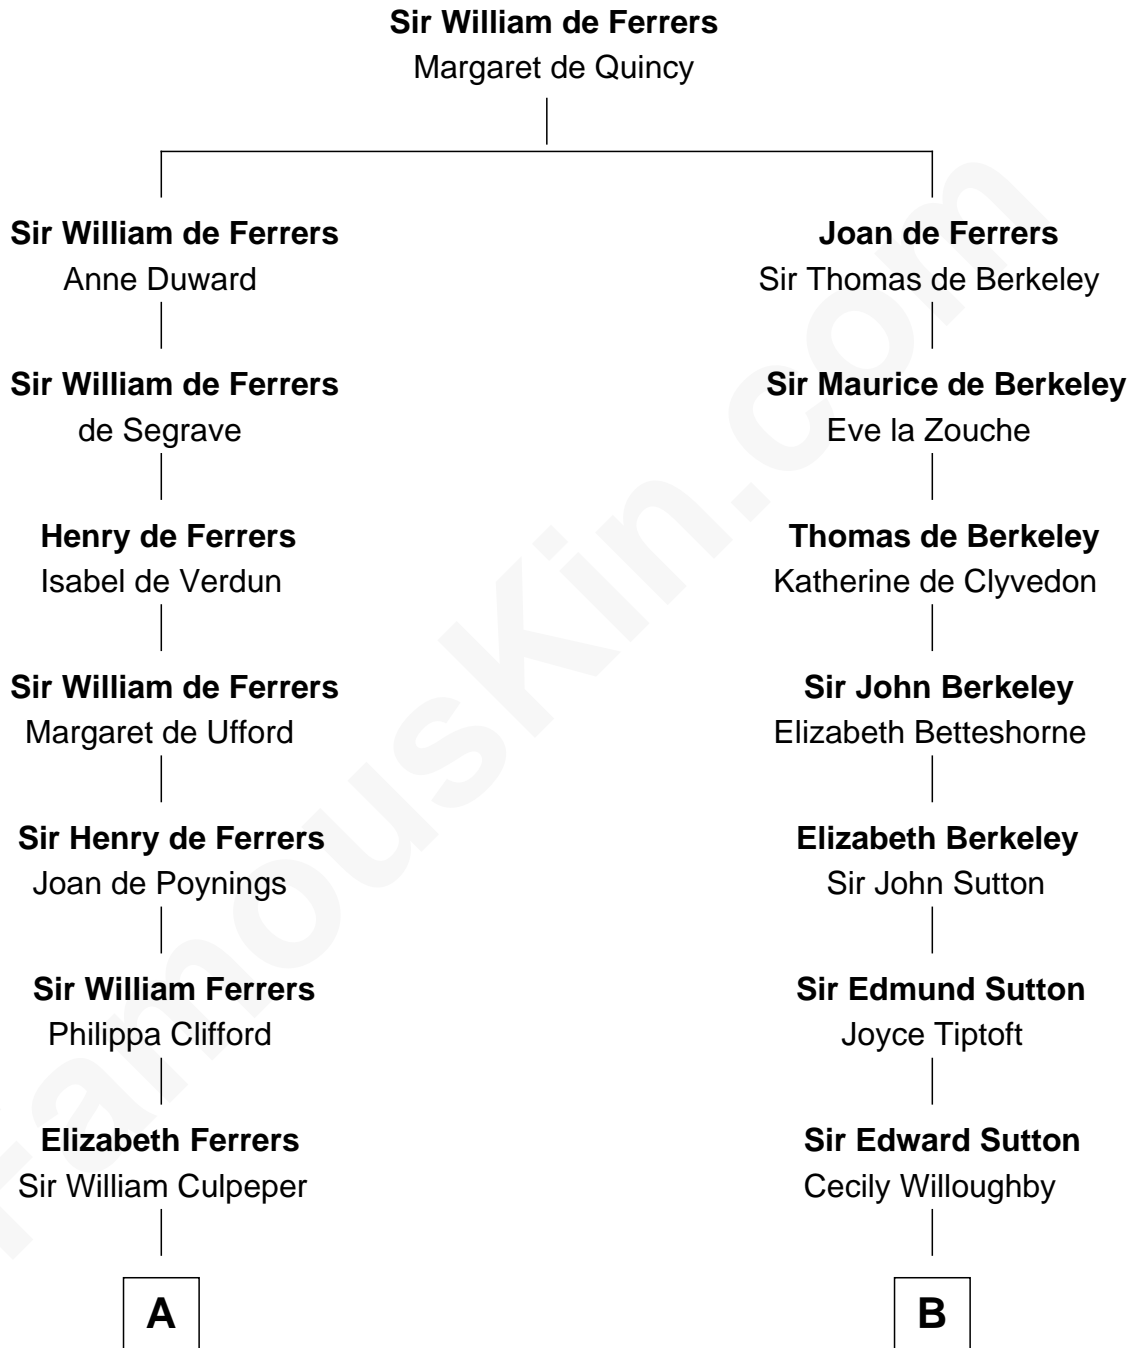

# FamousKin.com Relationship Chart of

**Catherine Howard**

*5th Wife of King Henry VIII*

9th cousin 12 times removed of

**Bill Weld**

*68th Governor of Massachusetts*

**C**

—  
**Harriet Low**

John Babcock Hillard

—  
**Harriet Hillard**

William Augustus White

—  
**Margaret Low White**

Francis Minot Weld

—  
**David Weld**

Mary Blake Nichols

—  
**Bill Weld**

*68th Governor of Massachusetts*