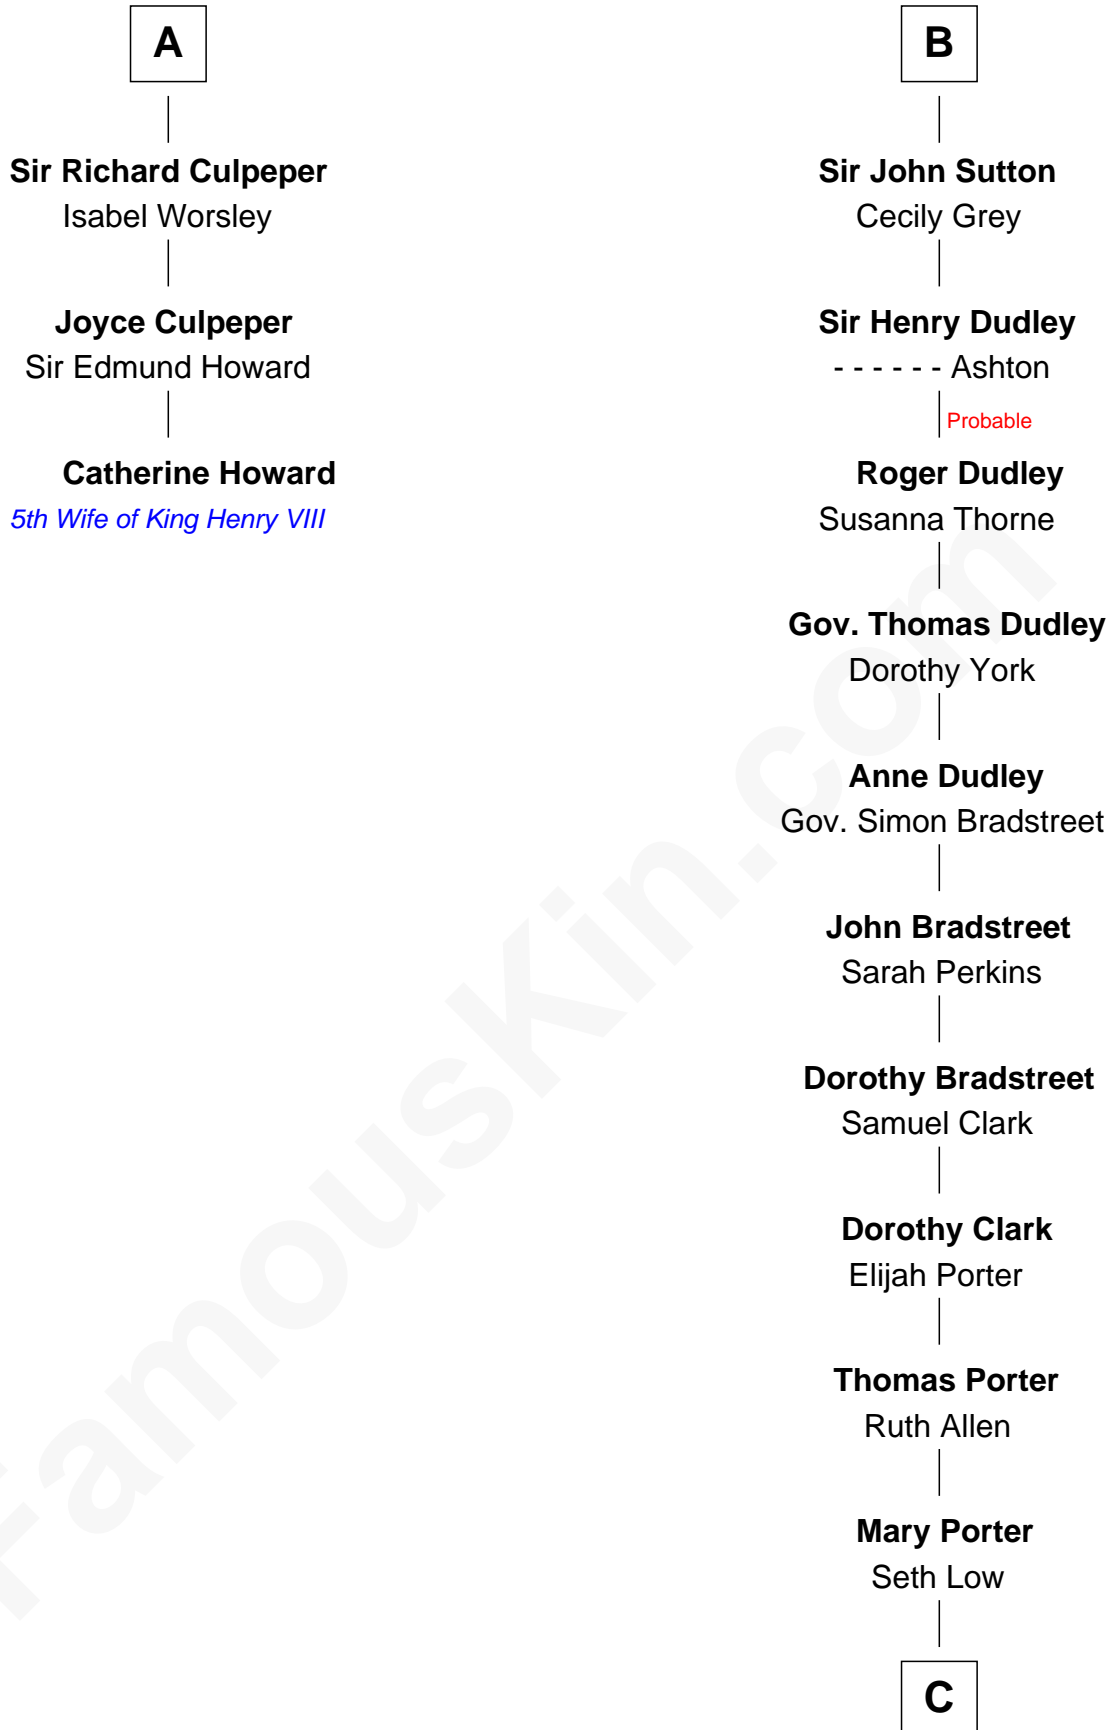

# FamousKin.com Relationship Chart of

**Catherine Howard**

*5th Wife of King Henry VIII*

9th cousin 12 times removed of

**Bill Weld**

*68th Governor of Massachusetts*

**C**

—  
**Harriet Low**

John Babcock Hillard

—  
**Harriet Hillard**

William Augustus White

—  
**Margaret Low White**

Francis Minot Weld

—  
**David Weld**

Mary Blake Nichols

—  
**Bill Weld**