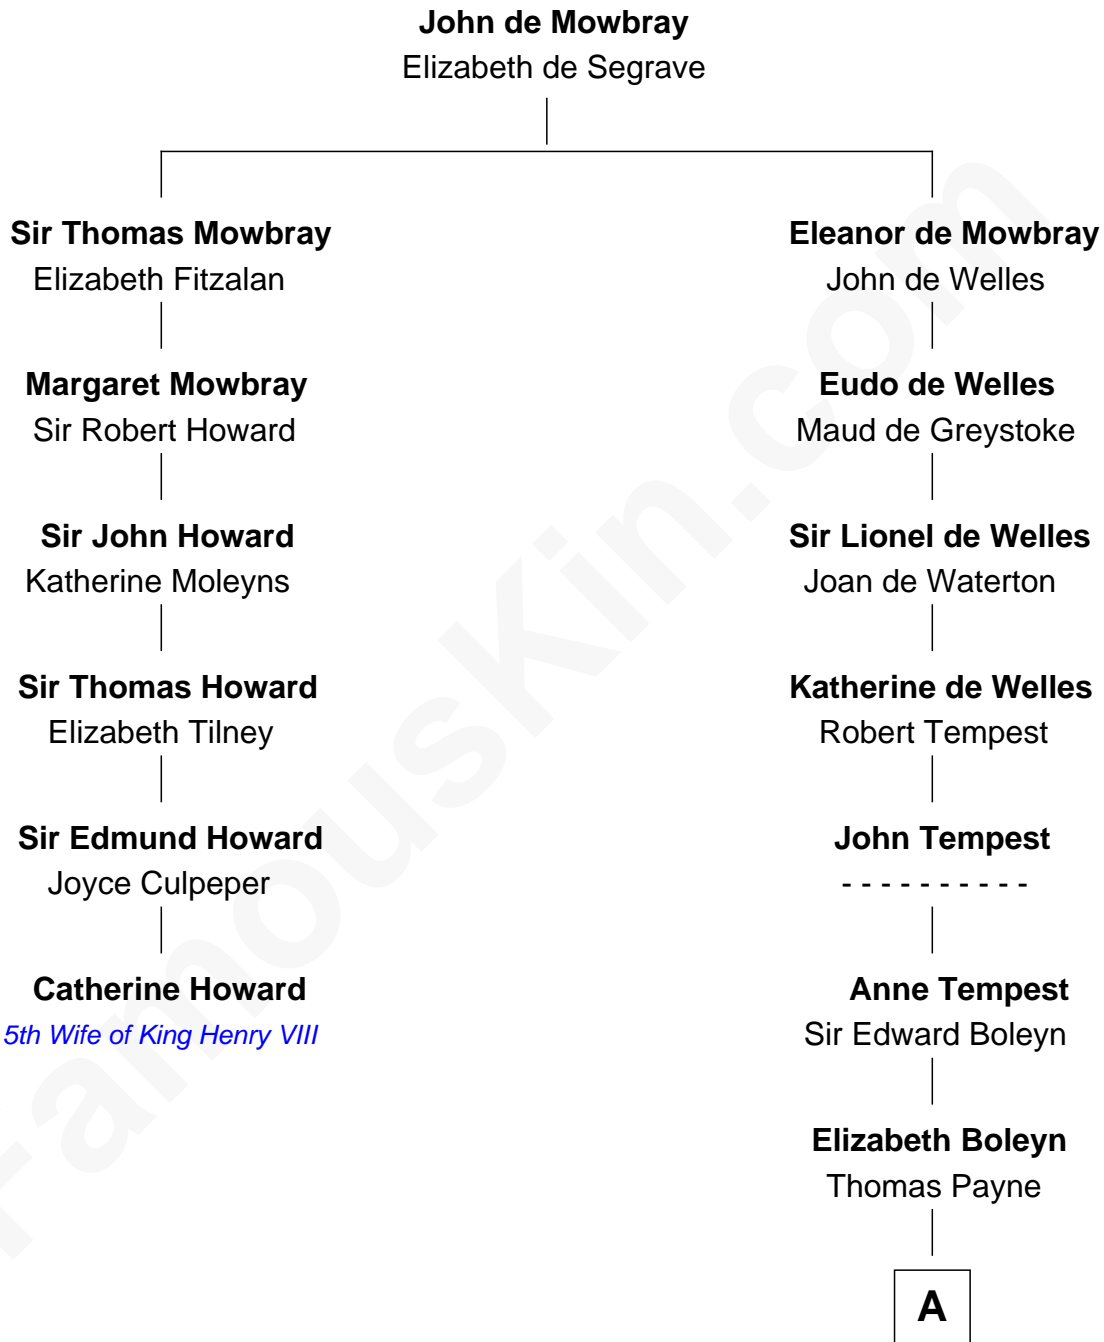

FamousKin.com Relationship Chart of

Catherine Howard

5th Wife of King Henry VIII

5th cousin 15 times removed of

Bill Weld

68th Governor of Massachusetts

A

Mary Payne
William Reymes