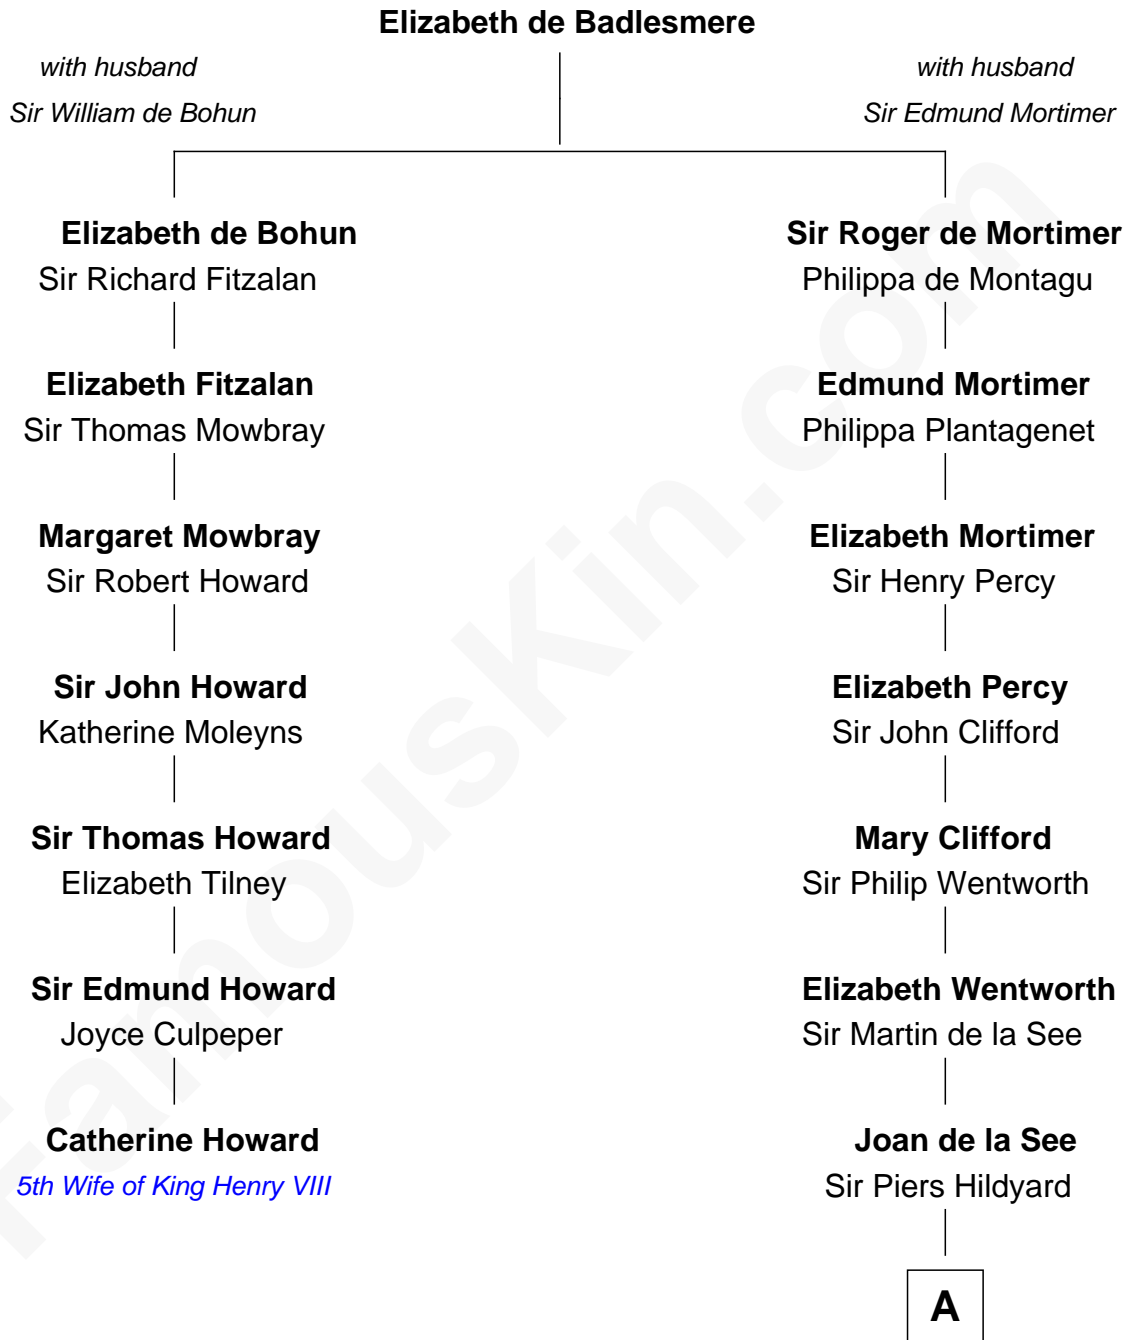

FamousKin.com Relationship Chart of

Catherine Howard

5th Wife of King Henry VIII

6th cousin 15 times removed of

Tuesday Weld

TV and Movie Actress

A

Isabel Hildyard

Ralph Legard

Joan Ledgard

Richard Skepper

Edward Skepper

Mary Robinson

Rev. William Skepper

Sarah Fisher

Sarah Skepper