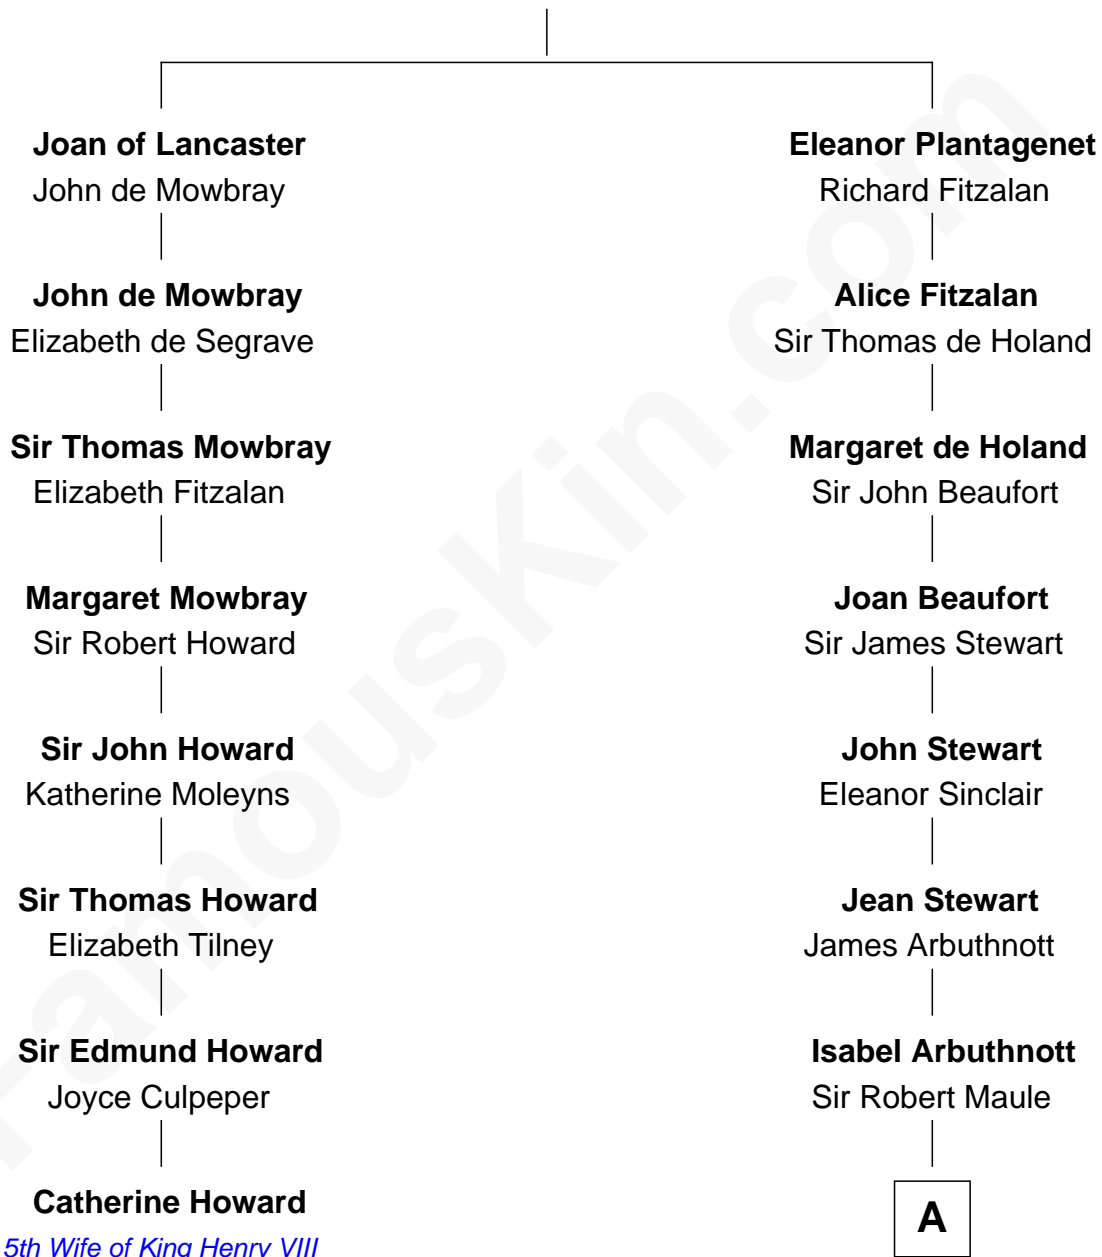

FamousKin.com

Relationship Chart of

Catherine Howard

5th Wife of King Henry VIII

7th cousin 9 times removed of

Helen Keller

Author and Activist

Henry Plantagenet

Maud de Chaworth

A

William Maule

Bethia Guthrie

Eleanor Maule

Sir Alexander Morrison

Bethia Morrison

Sir Robert Spottiswoode

Dr. Robert Spottiswoode

Catherine Mercer

Lt. Gov. Alexander Spotswood

Anne Butler Brayne

Anne Catherine Spotswood

Col. Bernard Moore

Col. Alexander Spotswood Moore

Elizabeth Aylett