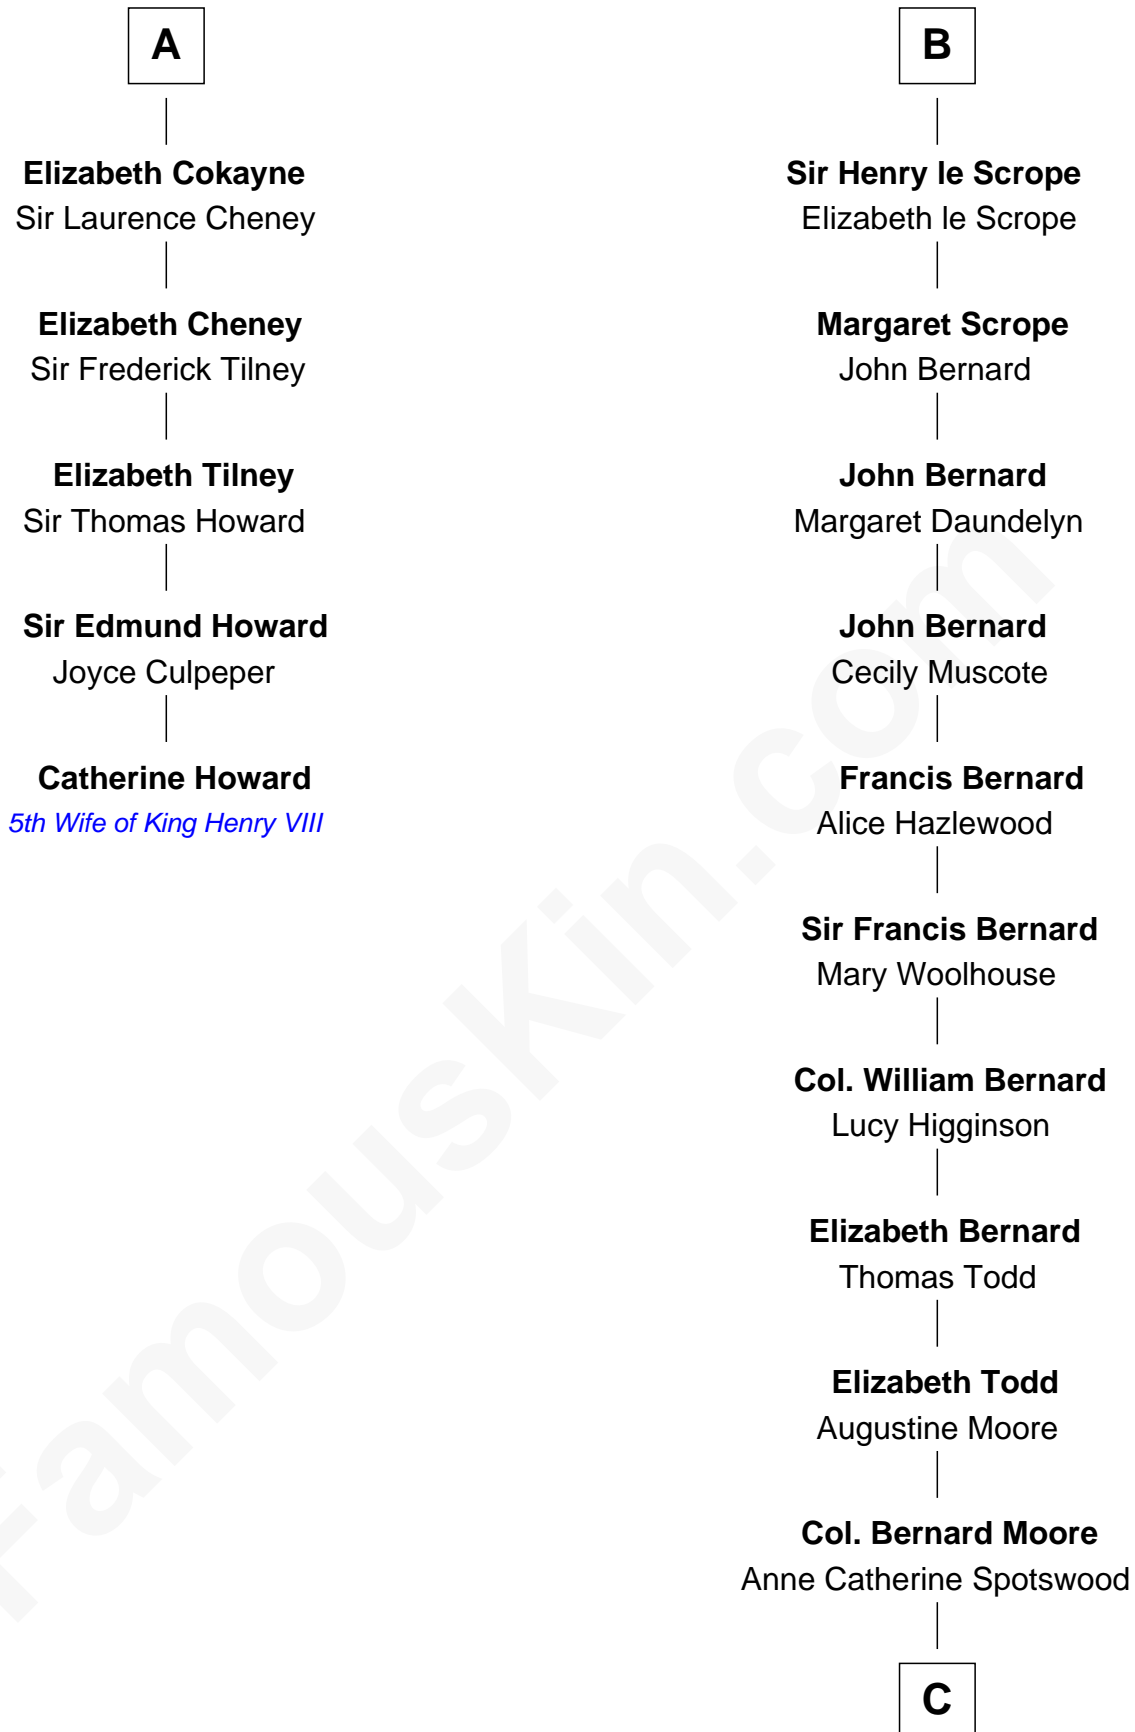

FamousKin.com Relationship Chart of

Catherine Howard

5th Wife of King Henry VIII

11th cousin 9 times removed of

Helen Keller

Author and Activist

Sir William Longespee

Ela of Salisbury

C

Col. Alexander Spotswood Moore

Elizabeth Aylett

Mary Fairfax Moore

David Keller

Arthur Henley Keller

Kate Adams

Helen Keller