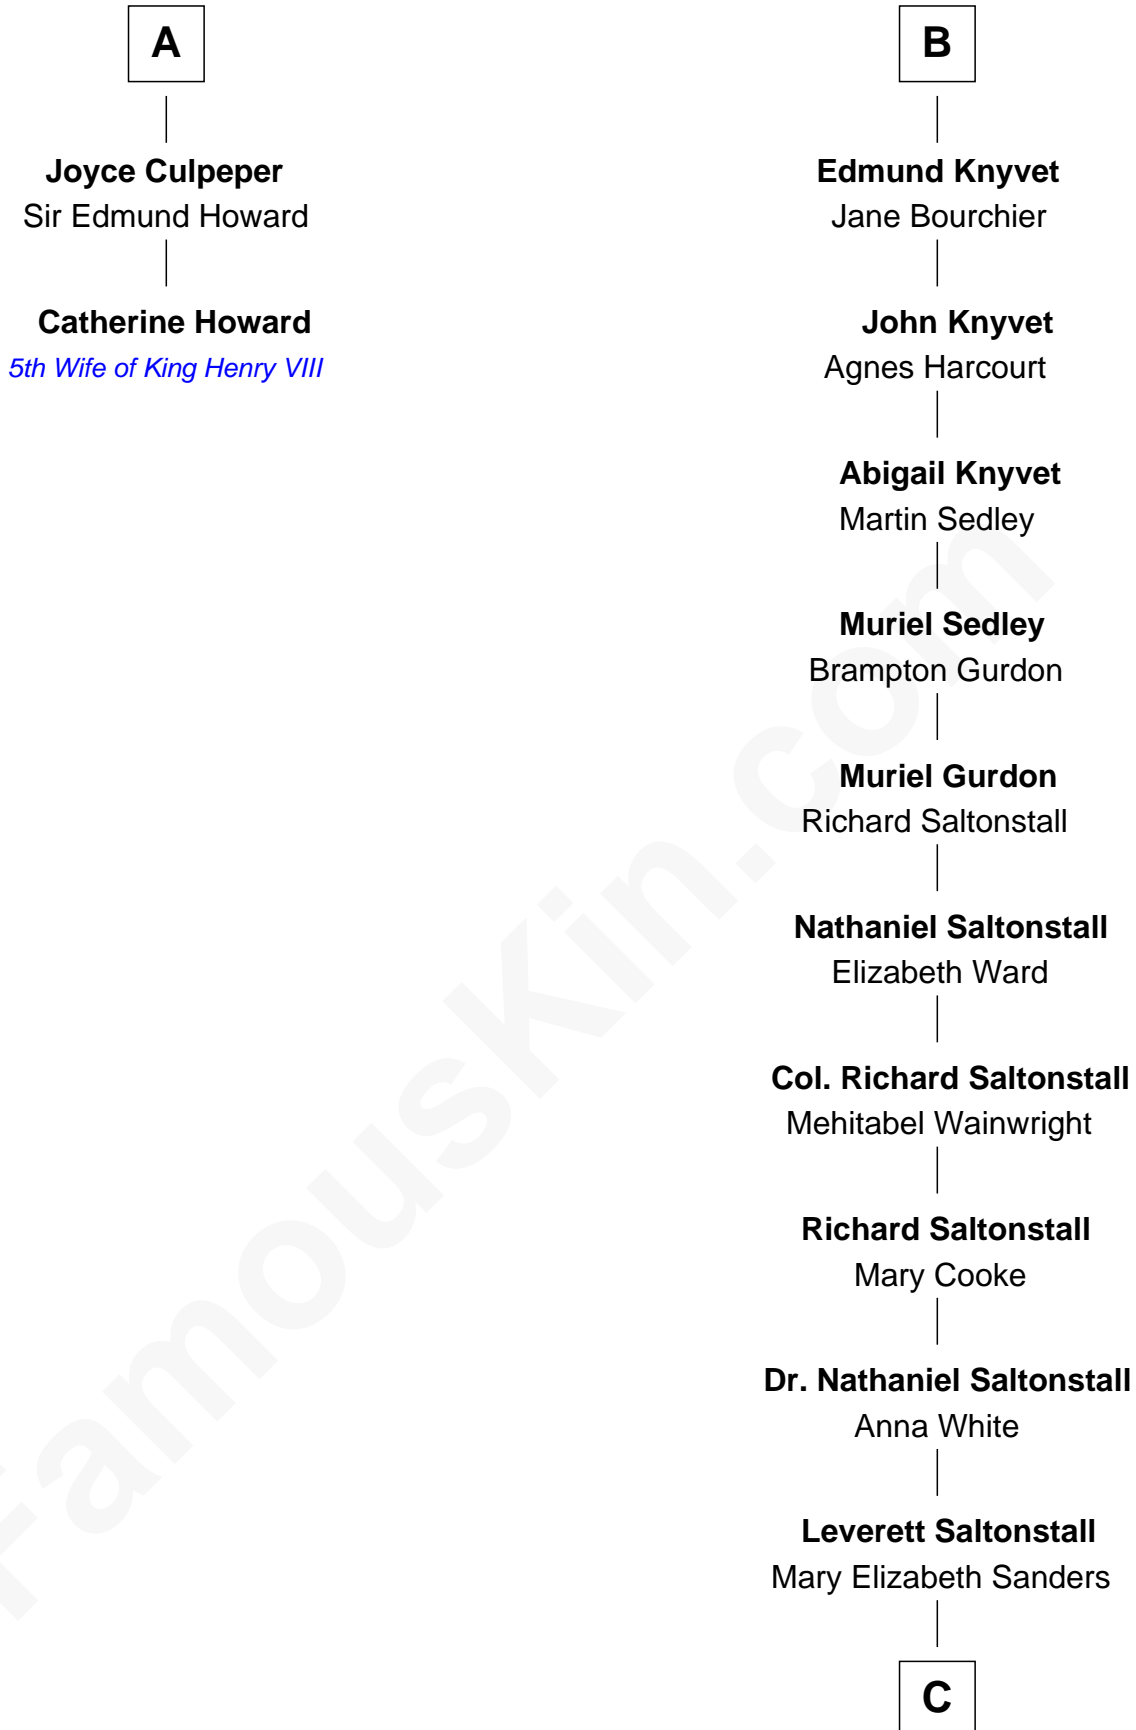

FamousKin.com Relationship Chart of

Catherine Howard

5th Wife of King Henry VIII

8th cousin 11 times removed of

Leverett Saltonstall

55th Governor of Massachusetts

Sir Gilbert de Clare

Joan of Acre

Sir Richard Culpeper
Isabel Worsley

A

Margaret de Clare
Hugh de Audley

Margaret de Audley
Ralph de Stafford

Beatrice de Stafford
Thomas de Ros

Margaret de Ros
Sir Reynold Grey

Sir John Grey
Constance de Holand

Alice Grey
Sir William Knyvet

Sir Edmund Knyvet
Eleanor Tyrrel

B

C

Leverett Saltonstall

Rose Smith Lee

Richard Middlecott Saltonstall

Eleanor Brooks

Leverett Saltonstall

55th Governor of Massachusetts

FamousKin.com