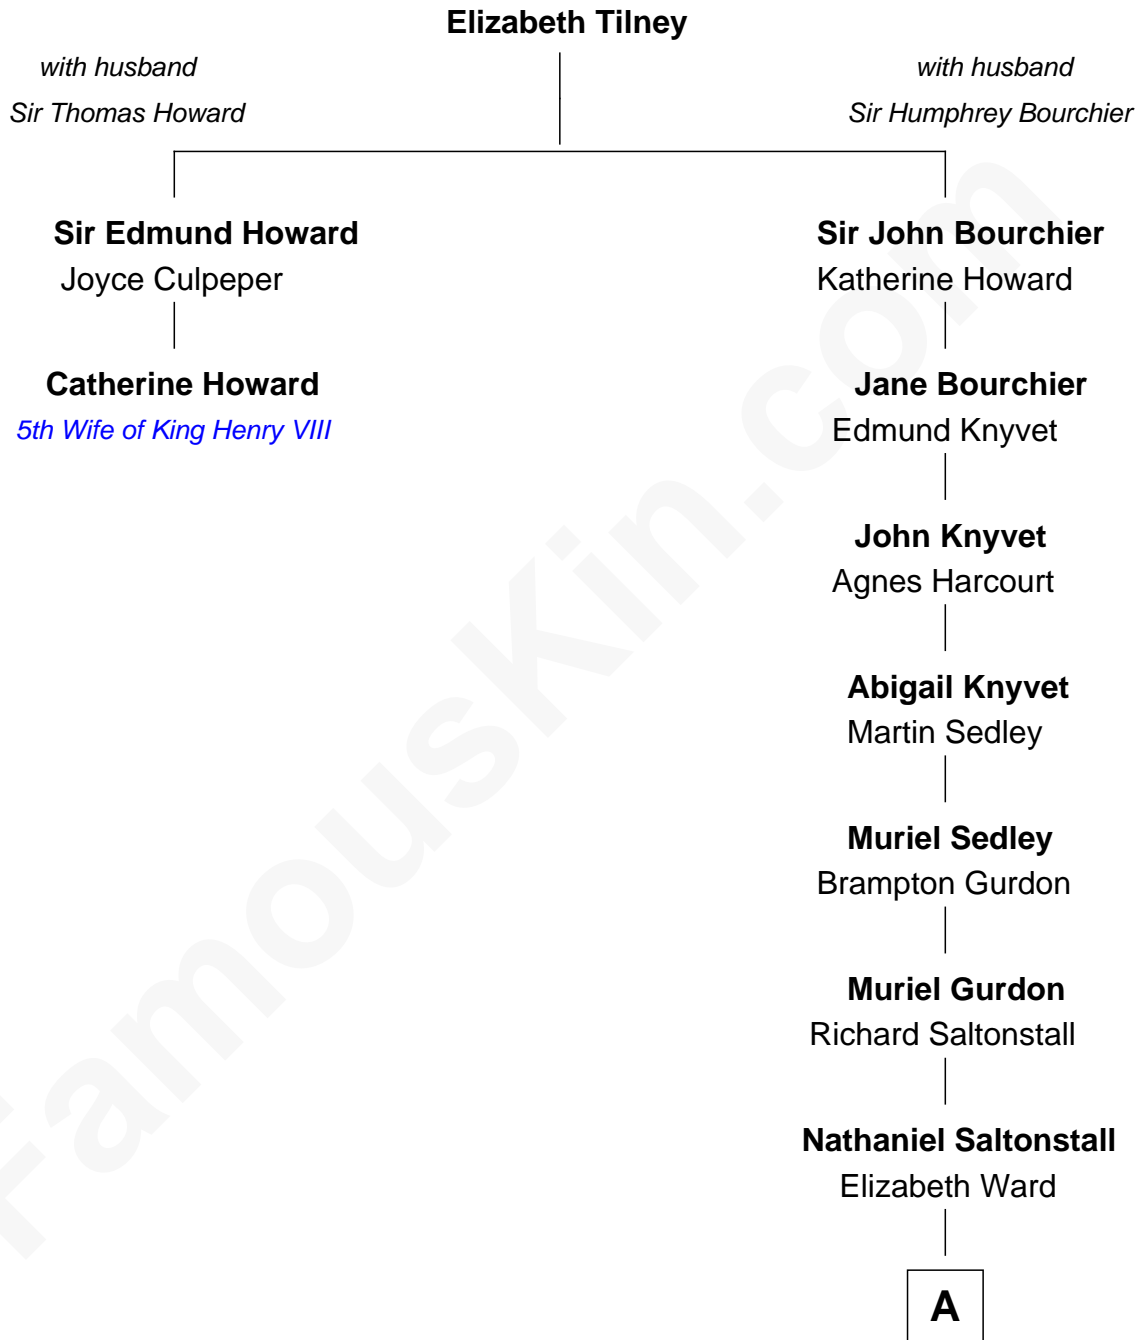

FamousKin.com Relationship Chart of

Catherine Howard

5th Wife of King Henry VIII

1st cousin 12 times removed of

Leverett Saltonstall

55th Governor of Massachusetts

A

Col. Richard Saltonstall

Mehitabel Wainwright

Richard Saltonstall

Mary Cooke

Dr. Nathaniel Saltonstall

Anna White

Leverett Saltonstall

Mary Elizabeth Sanders

Leverett Saltonstall

Rose Smith Lee

Richard Middlecott Saltonstall

Eleanor Brooks

Leverett Saltonstall

55th Governor of Massachusetts