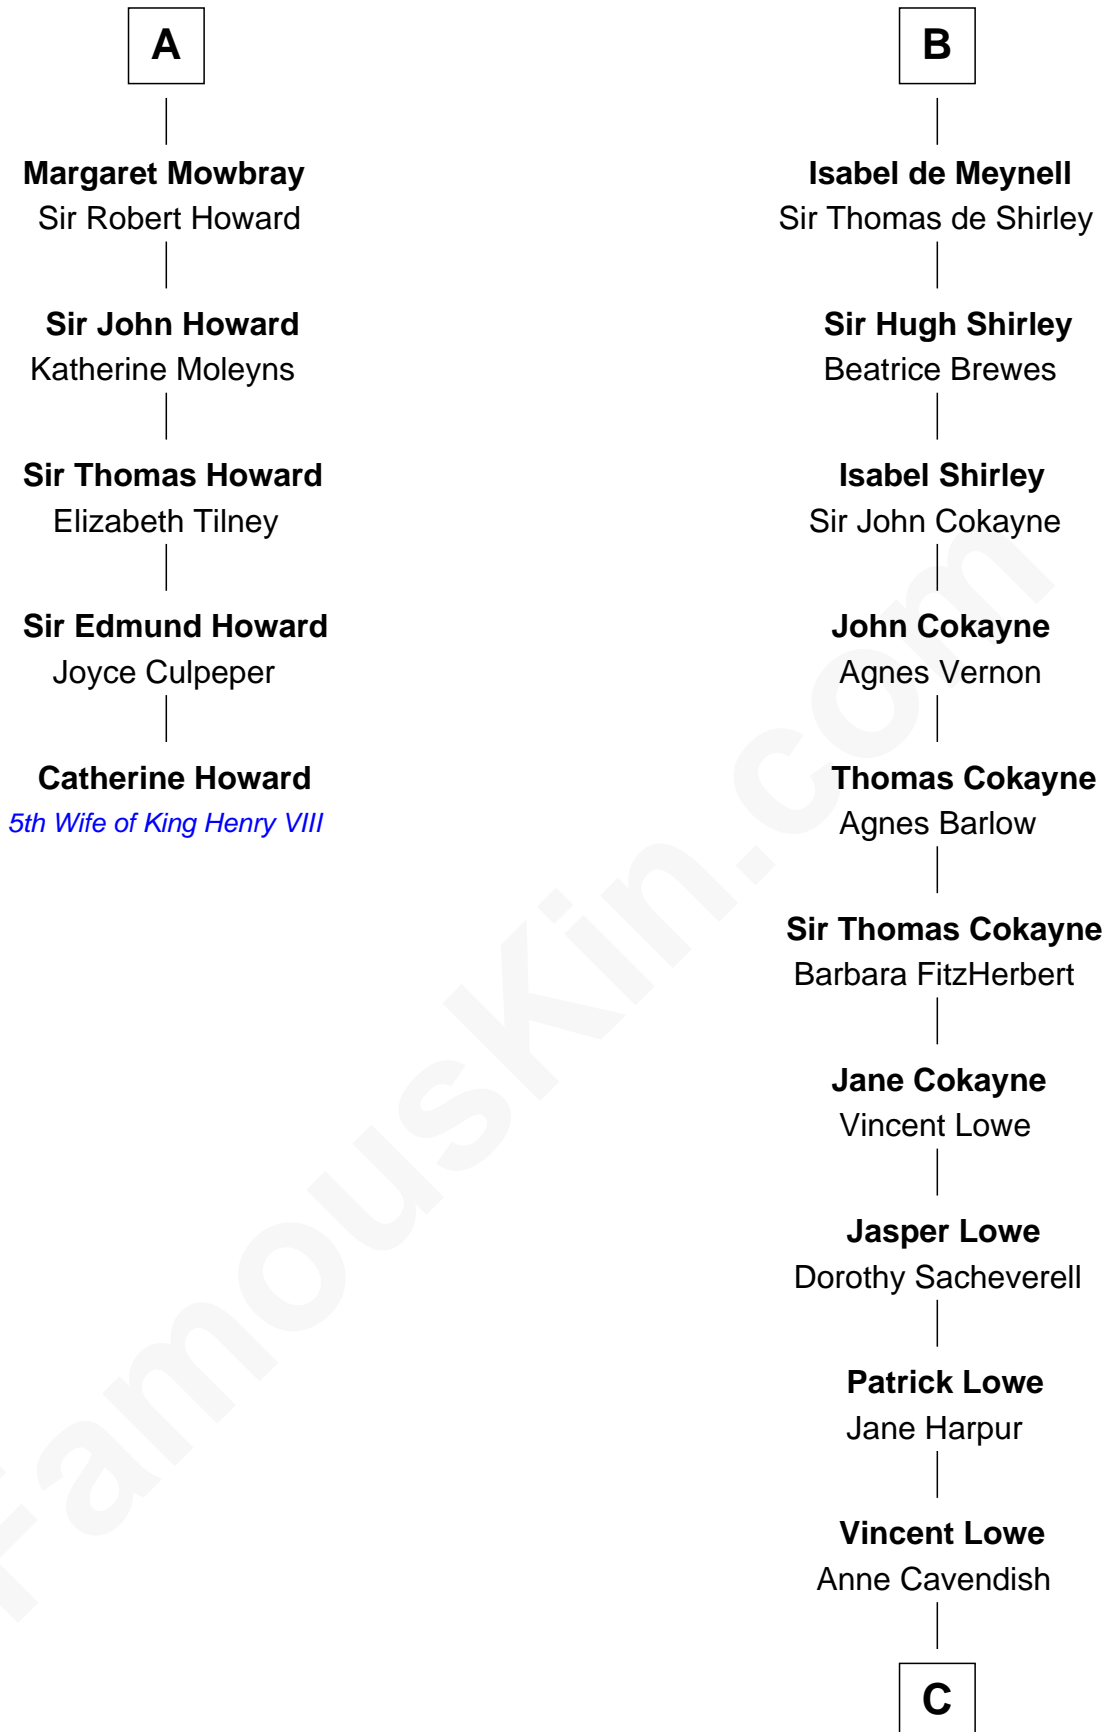

FamousKin.com

Relationship Chart of

Catherine Howard

5th Wife of King Henry VIII

11th cousin 10 times removed of

Charles Carroll

Signer of the Declaration of Independence

C

—
Jane Lowe

Col. Henry Sewall

—
Nicholas Sewall

Susanna Burgess

—
Jane Sewall

Clement Brooke

—
Elizabeth Brooke

Charles Carroll