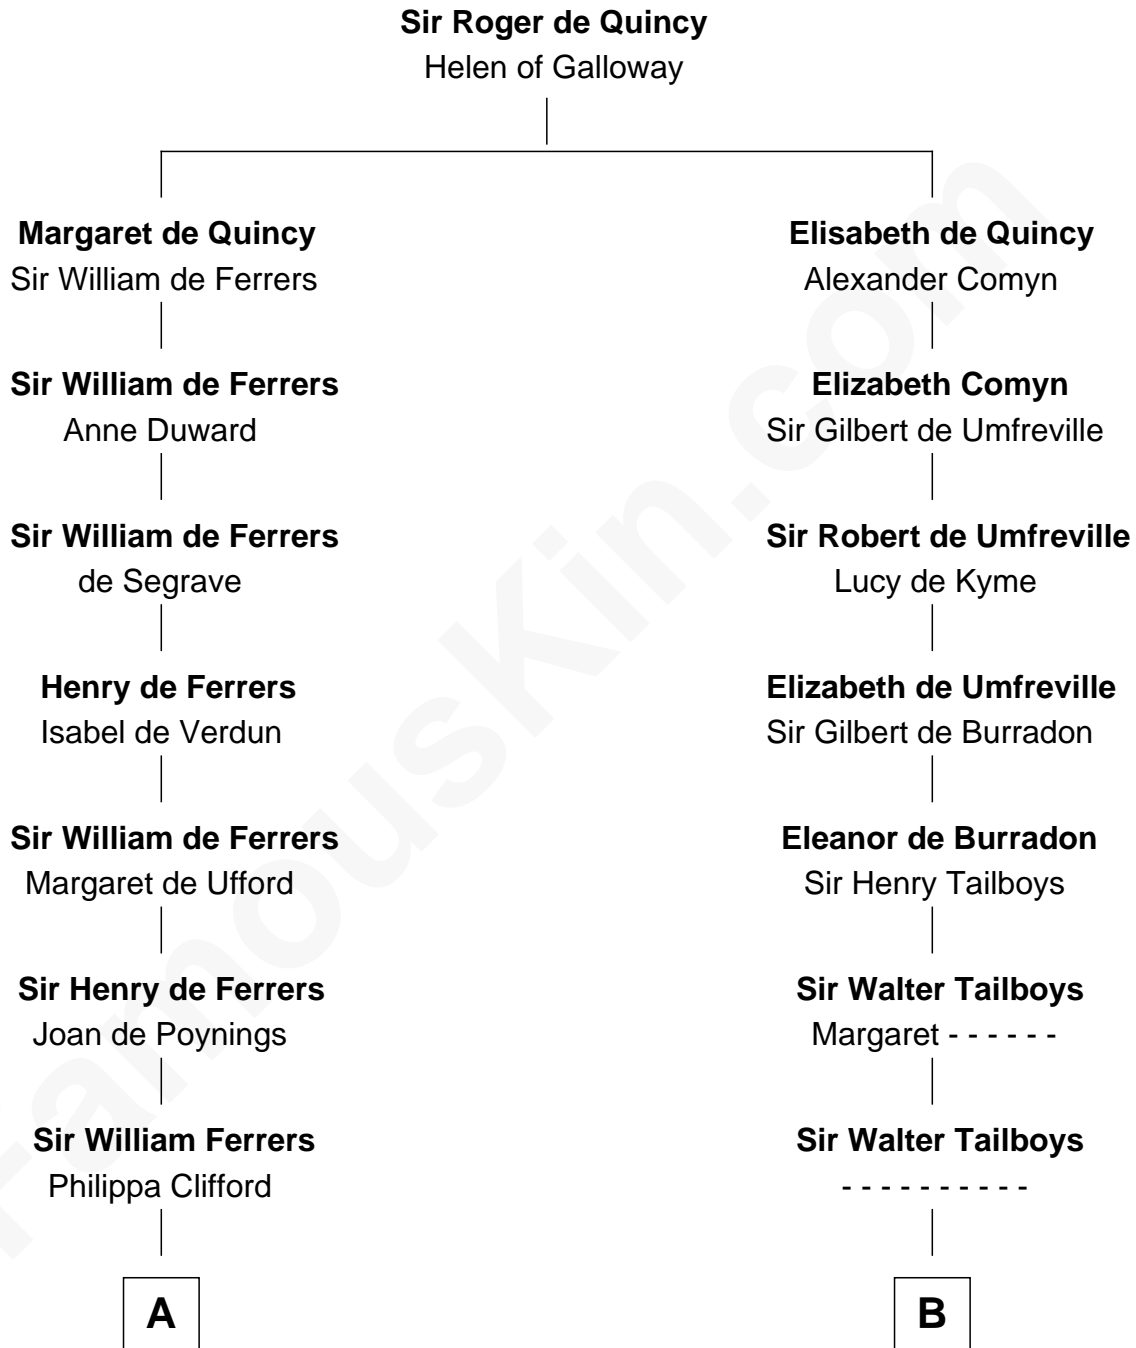

FamousKin.com

Relationship Chart of

Catherine Howard

5th Wife of King Henry VIII

10th cousin 8 times removed of

Charles Carroll

Signer of the Declaration of Independence