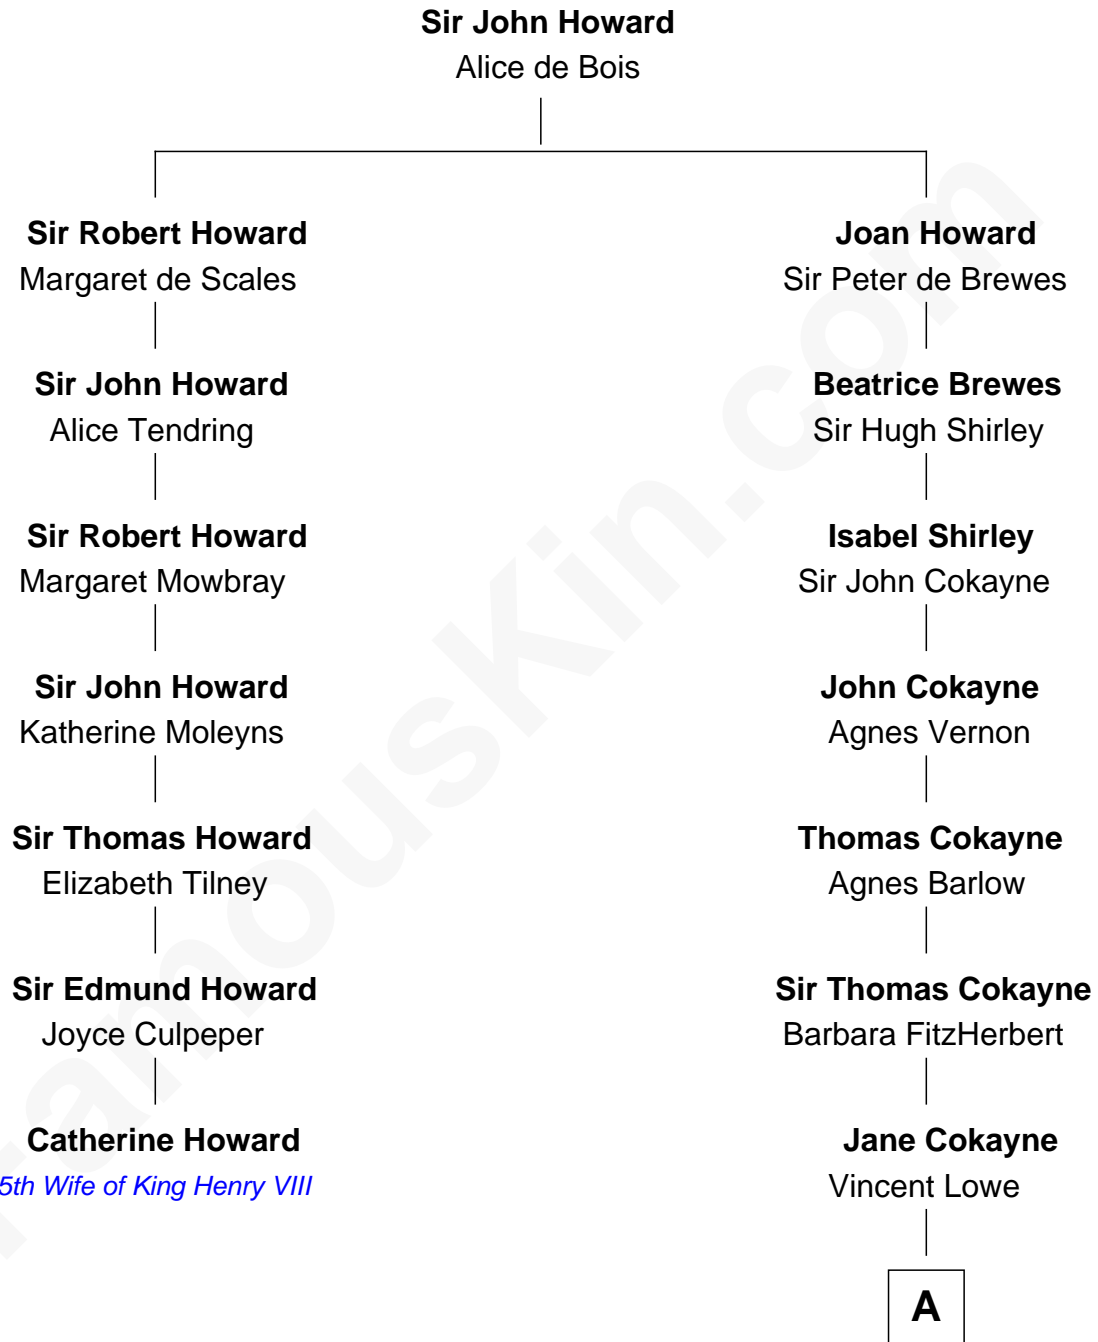

FamousKin.com

Relationship Chart of

Catherine Howard

5th Wife of King Henry VIII

6th cousin 8 times removed of

Charles Carroll

Signer of the Declaration of Independence

A

Jasper Lowe
Dorothy Sacheverell

Patrick Lowe
Jane Harpur

Vincent Lowe
Anne Cavendish

Jane Lowe
Col. Henry Sewall

Nicholas Sewall
Susanna Burgess

Jane Sewall
Clement Brooke

Elizabeth Brooke
Charles Carroll

Charles Carroll