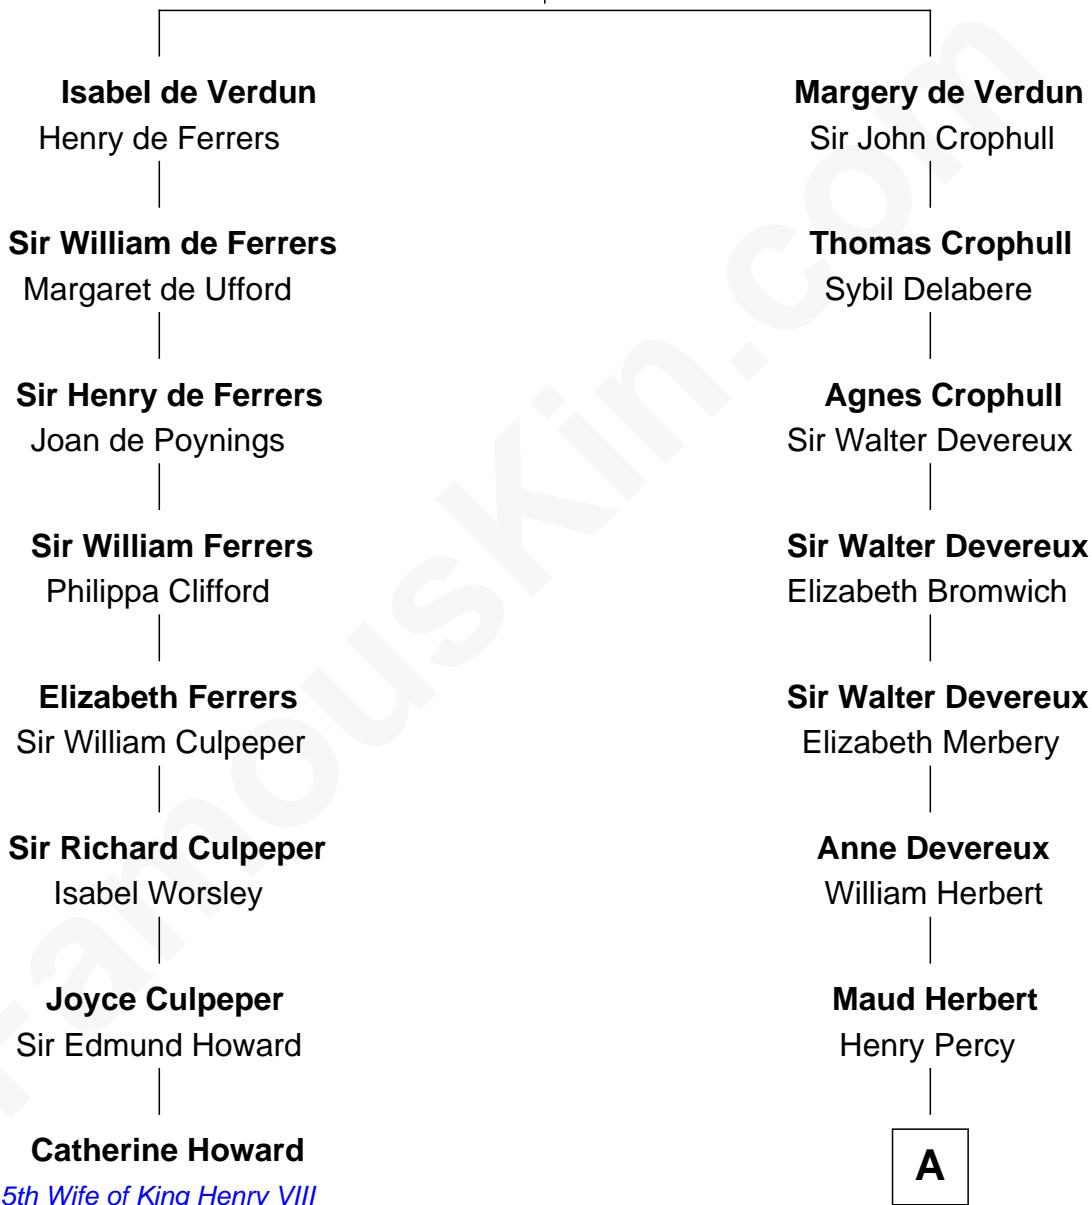

Sir Thebaud de Verdun

with wife
Elizabeth de Clare

with wife
Maud Mortimer