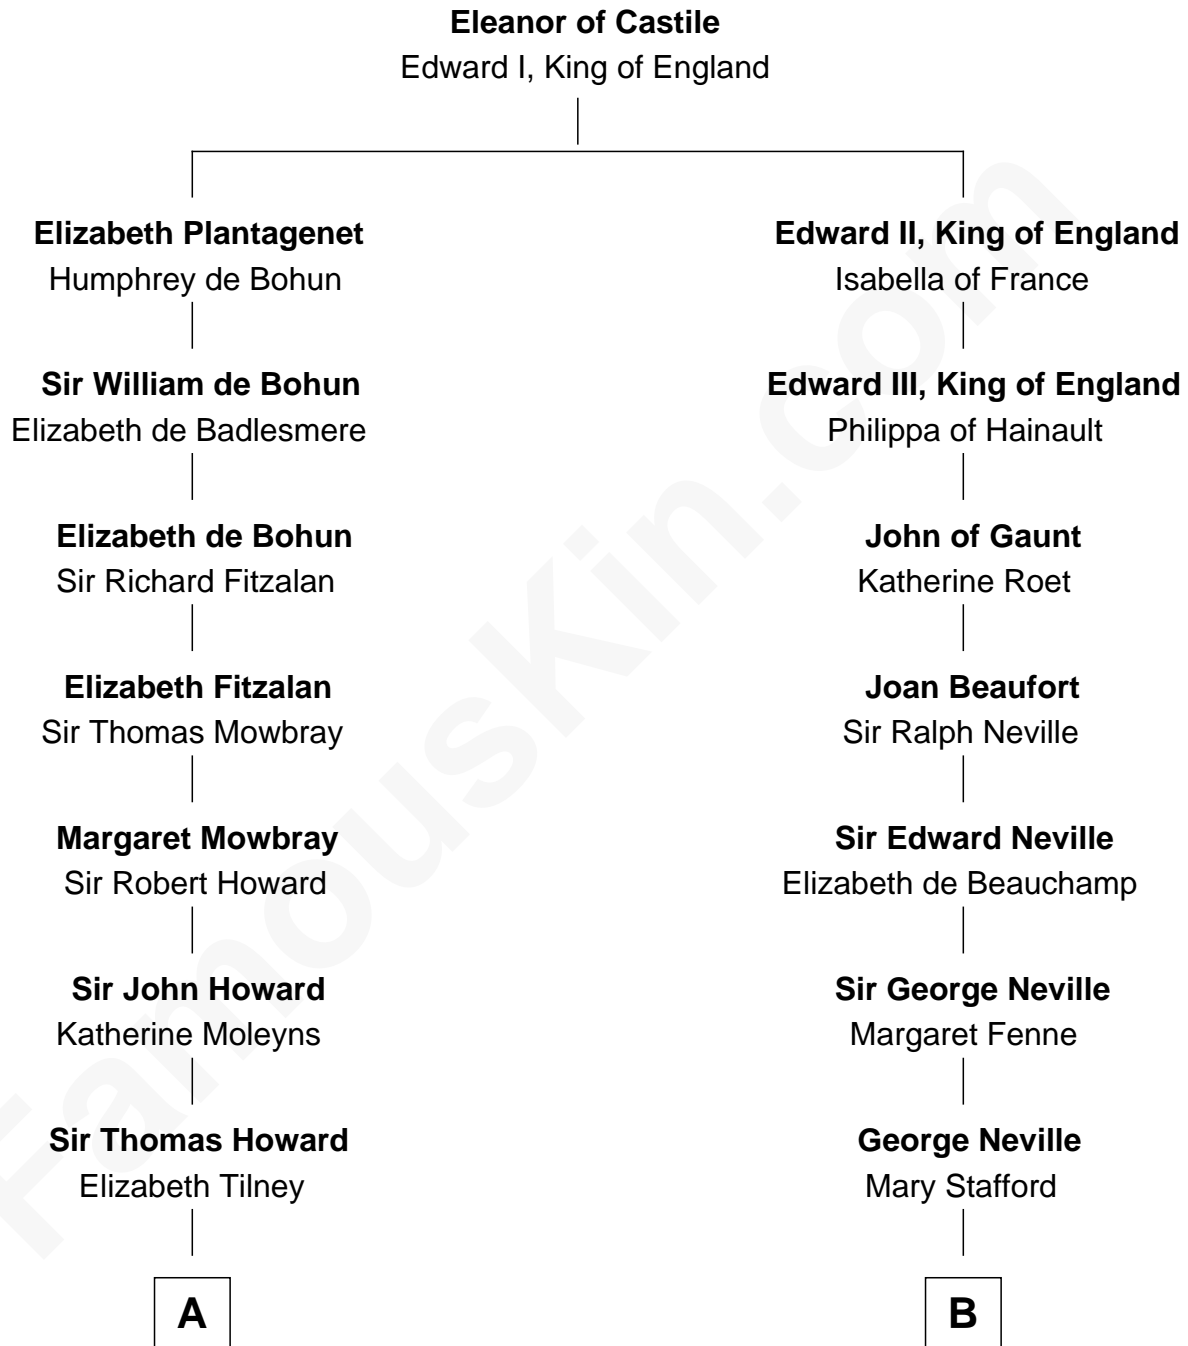

FamousKin.com

Relationship Chart of

Catherine Howard

5th Wife of King Henry VIII

8th cousin 6 times removed of

Daniel Carroll

Signer of the U.S. Constitution

A

Sir Edmund Howard

Joyce Culpeper

Catherine Howard

5th Wife of King Henry VIII

B

Ursula Neville

Sir Warham St. Leger

Anne St. Leger