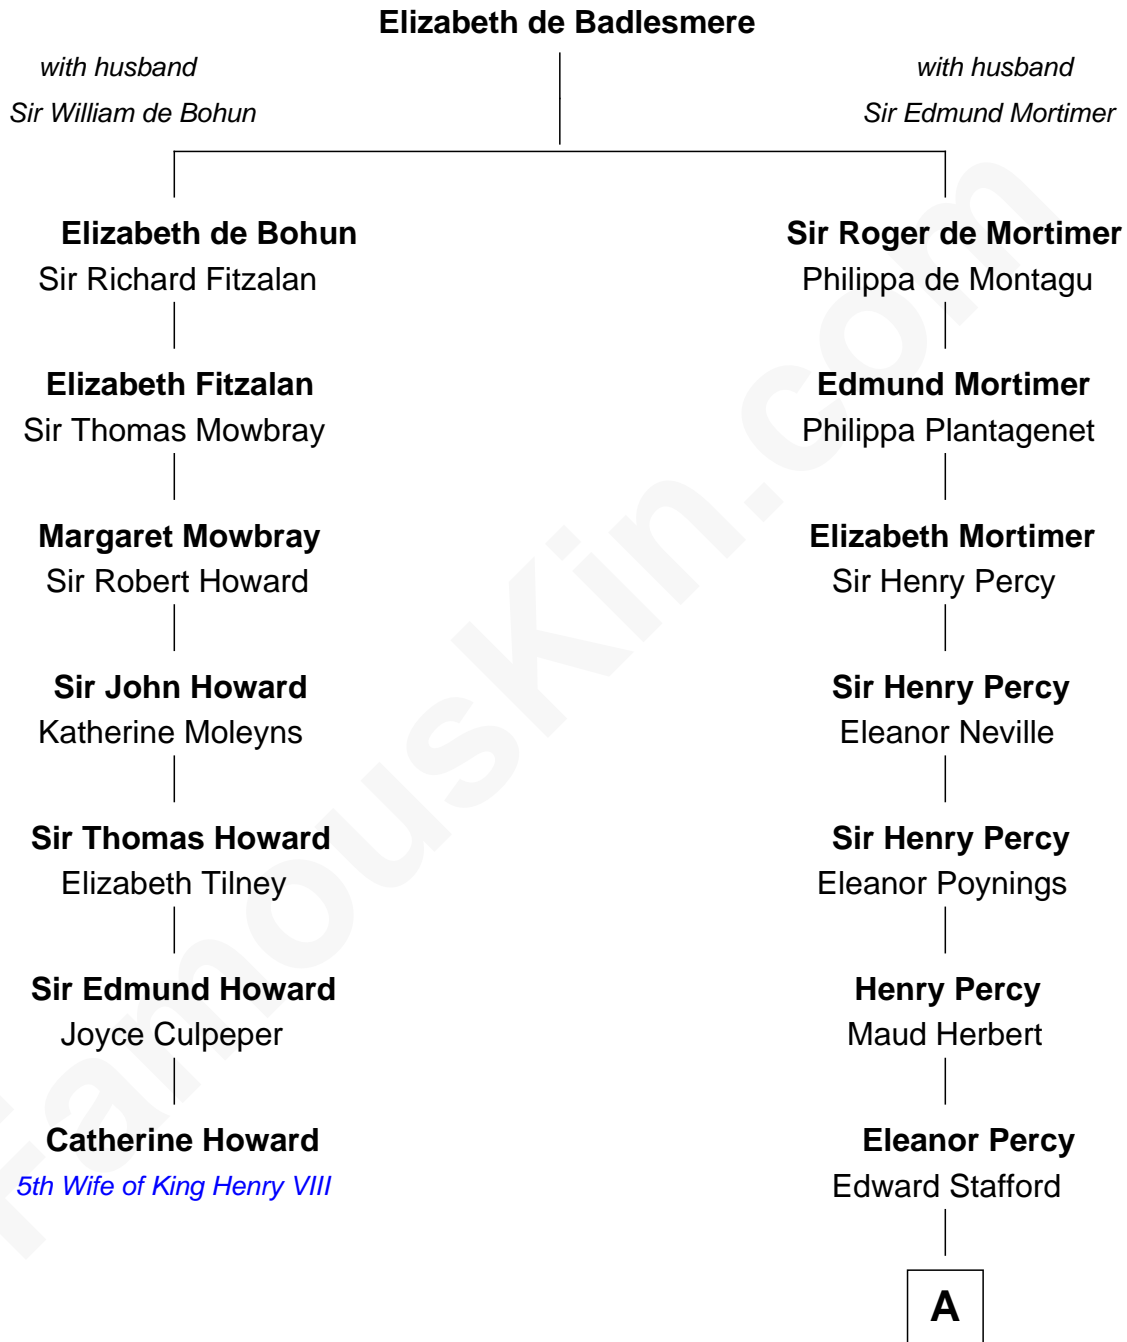

FamousKin.com

Relationship Chart of

Catherine Howard

5th Wife of King Henry VIII

6th cousin 9 times removed of

Daniel Carroll

Signer of the U.S. Constitution

A

Mary Stafford

George Neville

Ursula Neville

Sir Warham St. Leger

Anne St. Leger

Thomas Digges

Sir Dudley Digges

Mary Kempe