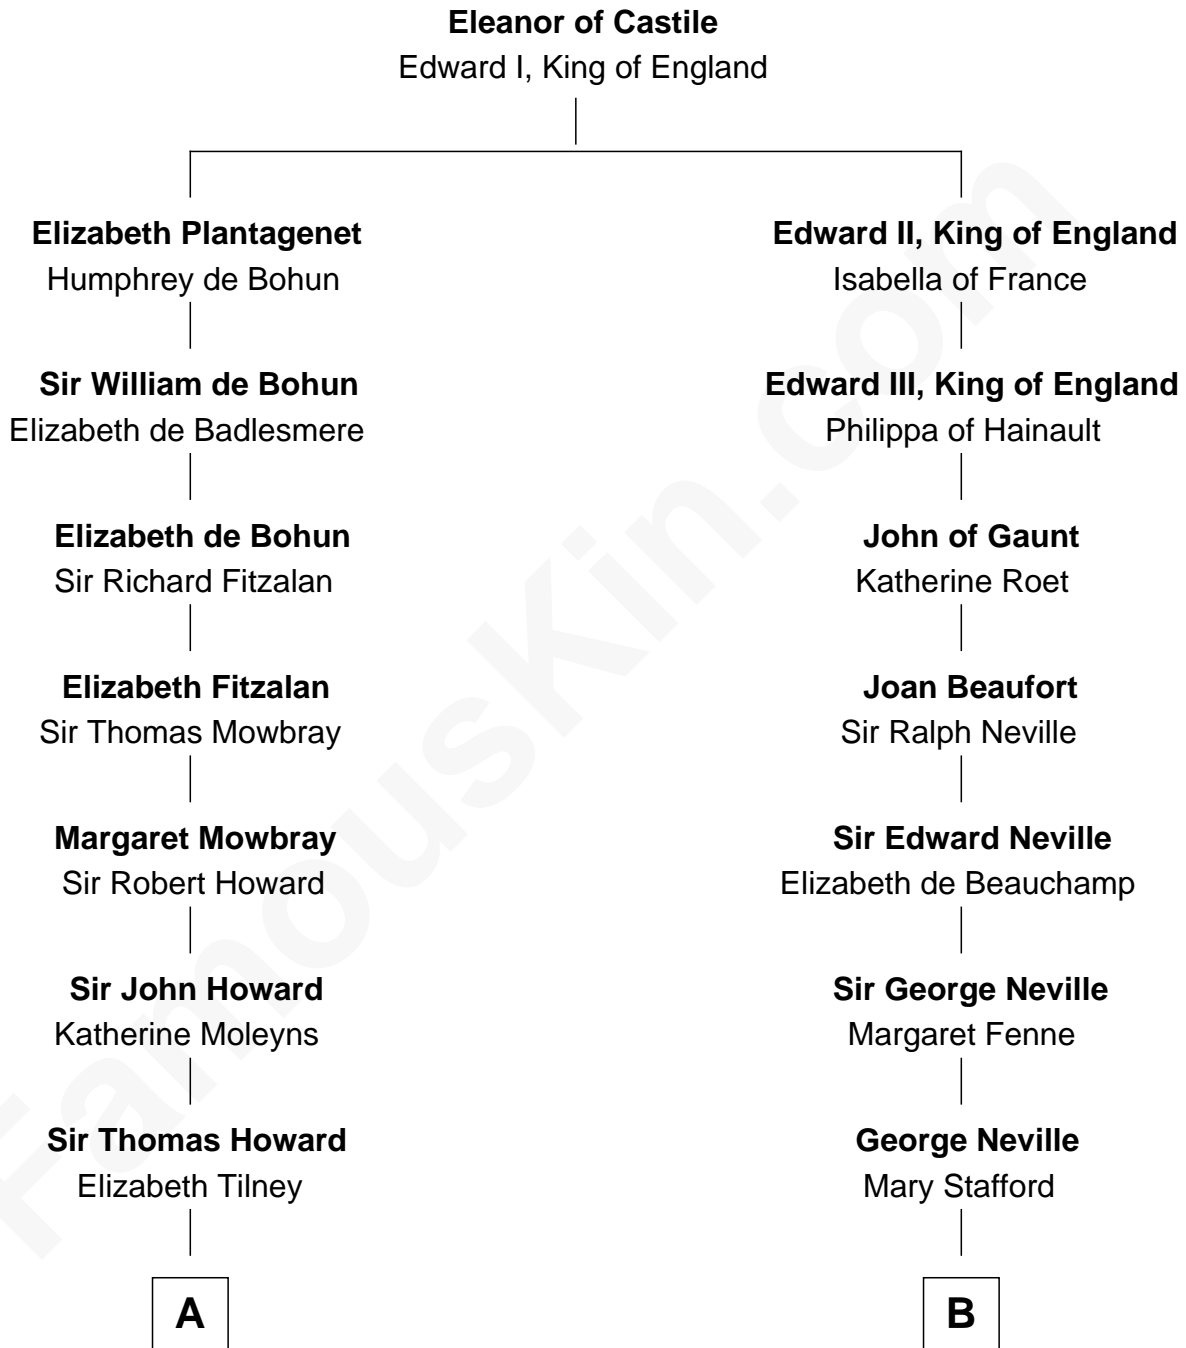

FamousKin.com

Relationship Chart of

Catherine Howard

5th Wife of King Henry VIII

8th cousin 6 times removed of

John Carroll

Founder of Georgetown University

A

Sir Edmund Howard

Joyce Culpeper

Catherine Howard

5th Wife of King Henry VIII

B

Ursula Neville

Sir Warham St. Leger

Anne St. Leger