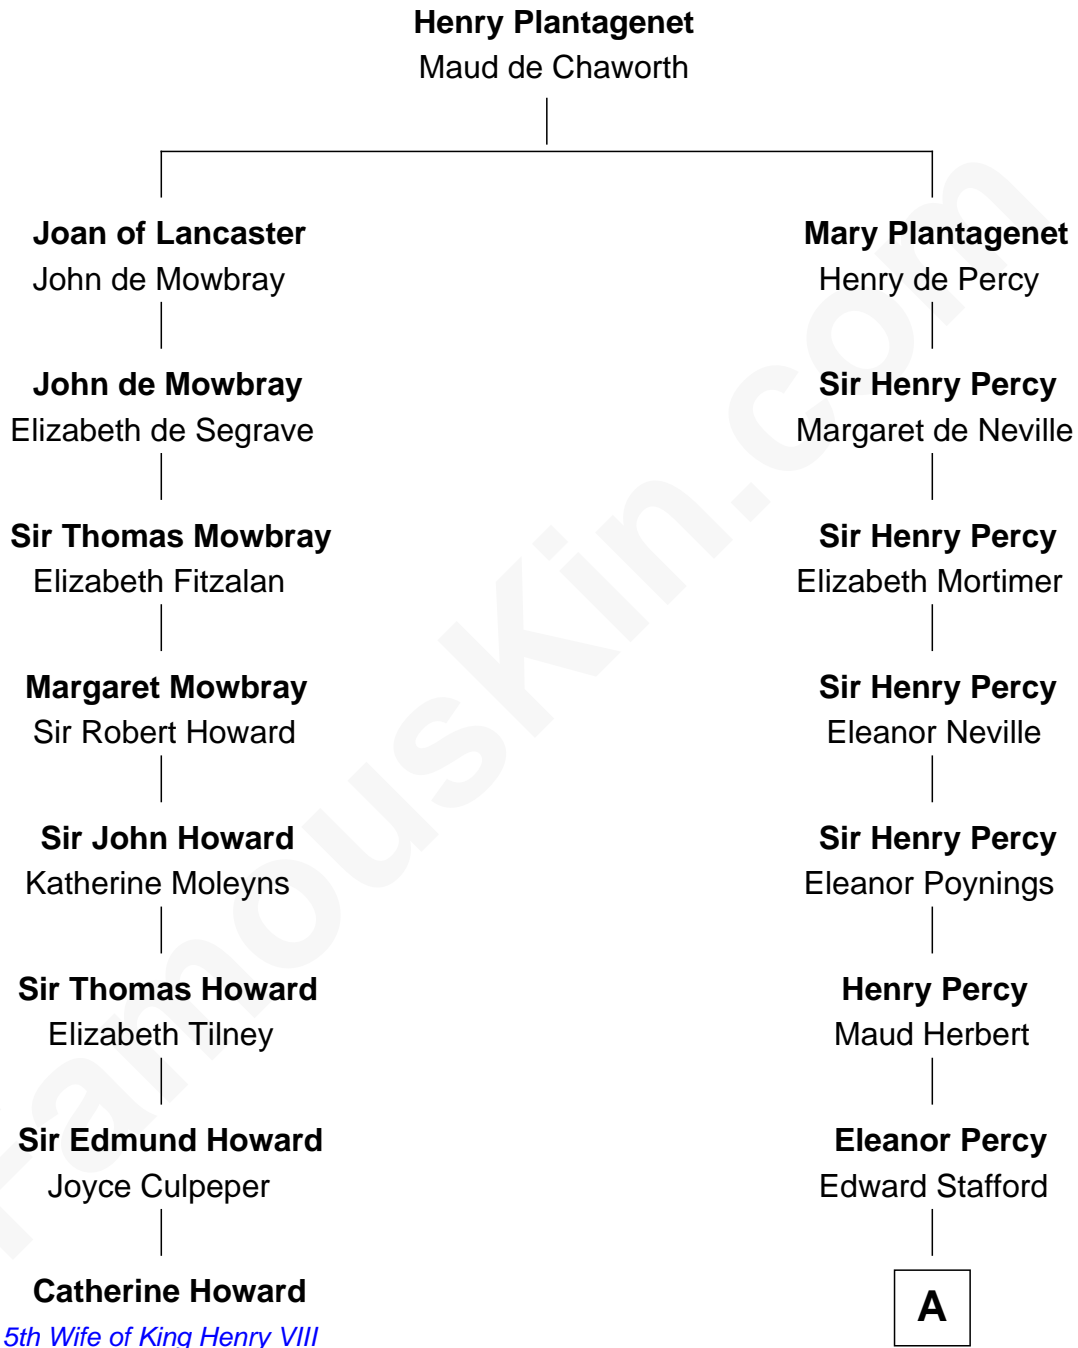

## Relationship Chart of

### Catherine Howard

5th Wife of King Henry VIII

7th cousin 8 times removed of

**John Carroll**

Founder of Georgetown University

**A**

**Mary Stafford**

George Neville