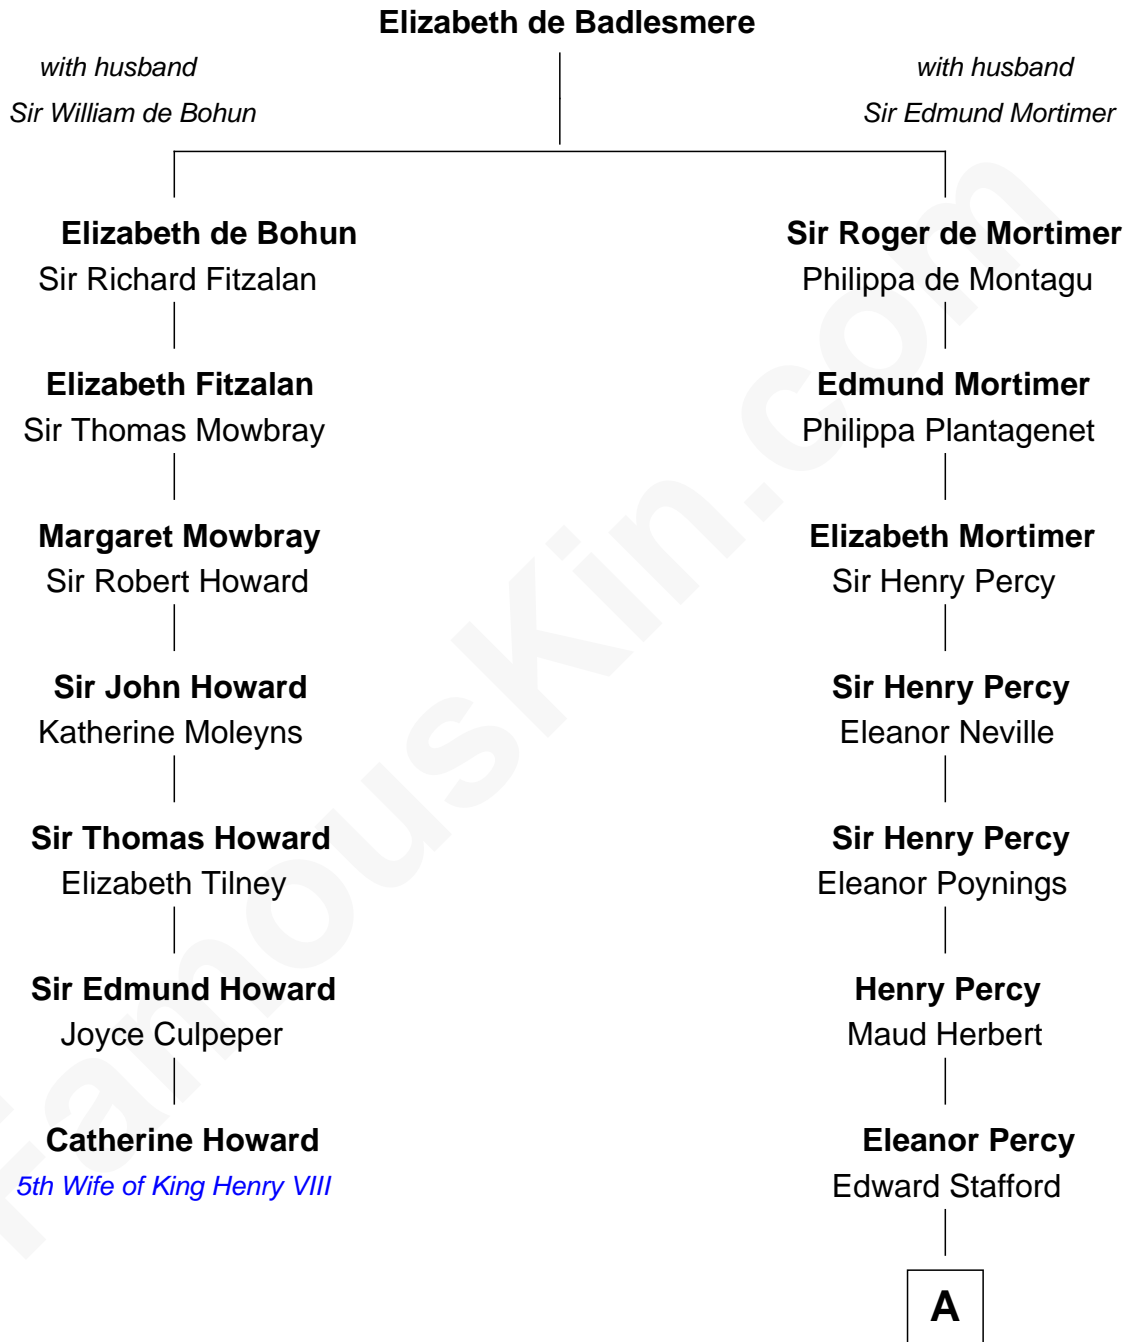

# FamousKin.com Relationship Chart of

**Catherine Howard**

*5th Wife of King Henry VIII*

6th cousin 9 times removed of

**John Carroll**

*Founder of Georgetown University*

**A**

**Mary Stafford**

George Neville

**Ursula Neville**

Sir Warham St. Leger

**Anne St. Leger**

Thomas Digges

**Sir Dudley Digges**

Mary Kempe

**Edward Digges**

Elizabeth Page

**William Digges**

Elizabeth Sewall

**Anne Digges**

Henry Darnall

**Eleanor Darnall**

Daniel Carroll

**John Carroll**